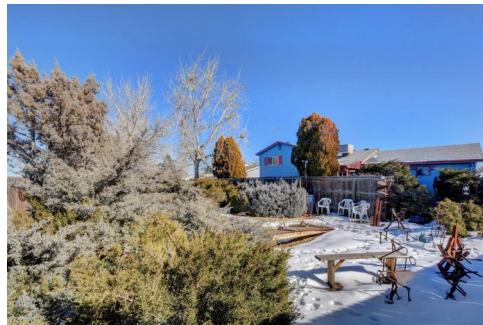

2493 South Kalispell Circle
Aurora, CO 80013

 Single Family

 1296 SQFT

 3 Beds

 1/5 Baths

Bryan Smith
720-936-6669
bryanizm@yahoo.com