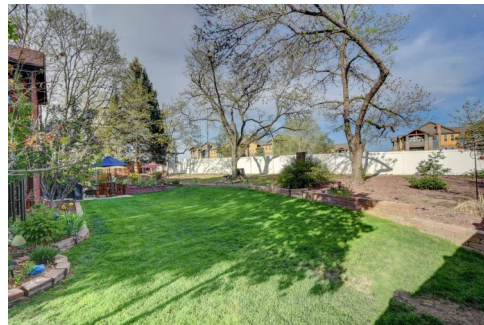

11622 Quivas Circle
Westminster, CO 80234

 Single Family

 2900 SQFT

 4 Beds

 2 Baths

Karrie Clark
303-718-8152
klcreatestate@comcast.net
<https://coloradohomesbyklcreatestate.com/>