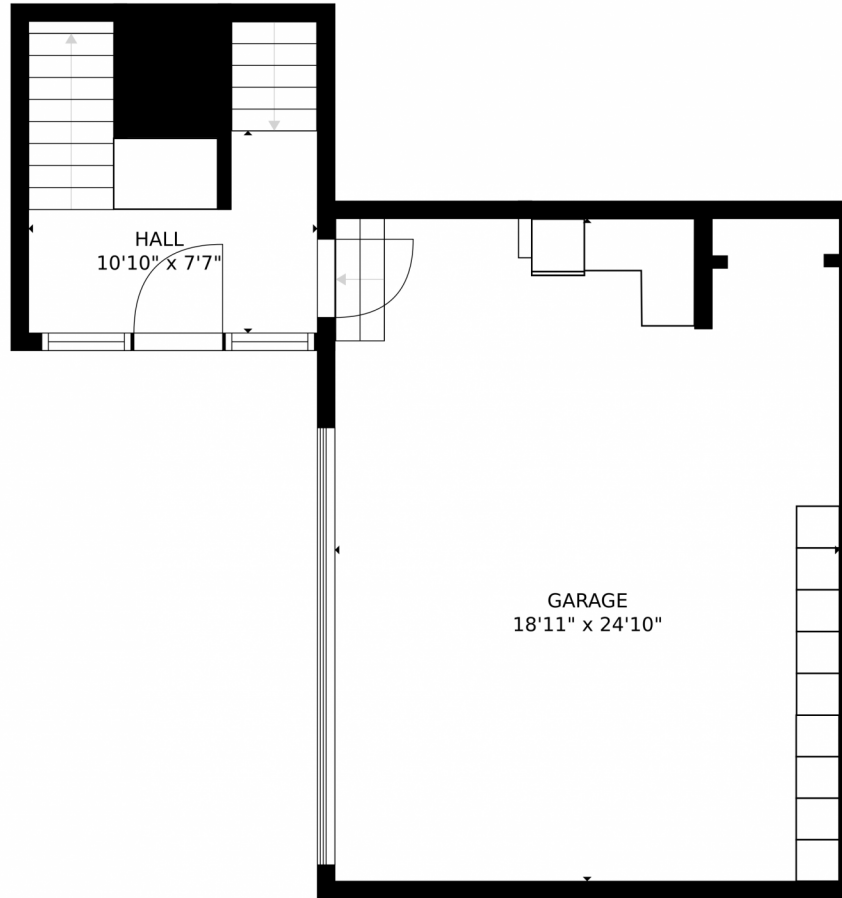

# 25180 Montane Drive West, Golden, CO 80401 – Main Level

SIZES AND DIMENSIONS ARE APPROXIMATE, ACTUAL MAY VARY.

Disclaimer: Sizes and Dimensions are Approximate, Actual May Vary.

**Julie Leins**  
720-474-0928  
julieleins@kw.com  
<https://coloradohomesdreamteam.com>

Scan code  
for more  
property  
details

SIZES AND DIMENSIONS ARE APPROXIMATE, ACTUAL MAY VARY.

Disclaimer: Sizes and Dimensions are Approximate, Actual May Vary.

**Julie Leins**

720-474-0928

julieleins@kw.com