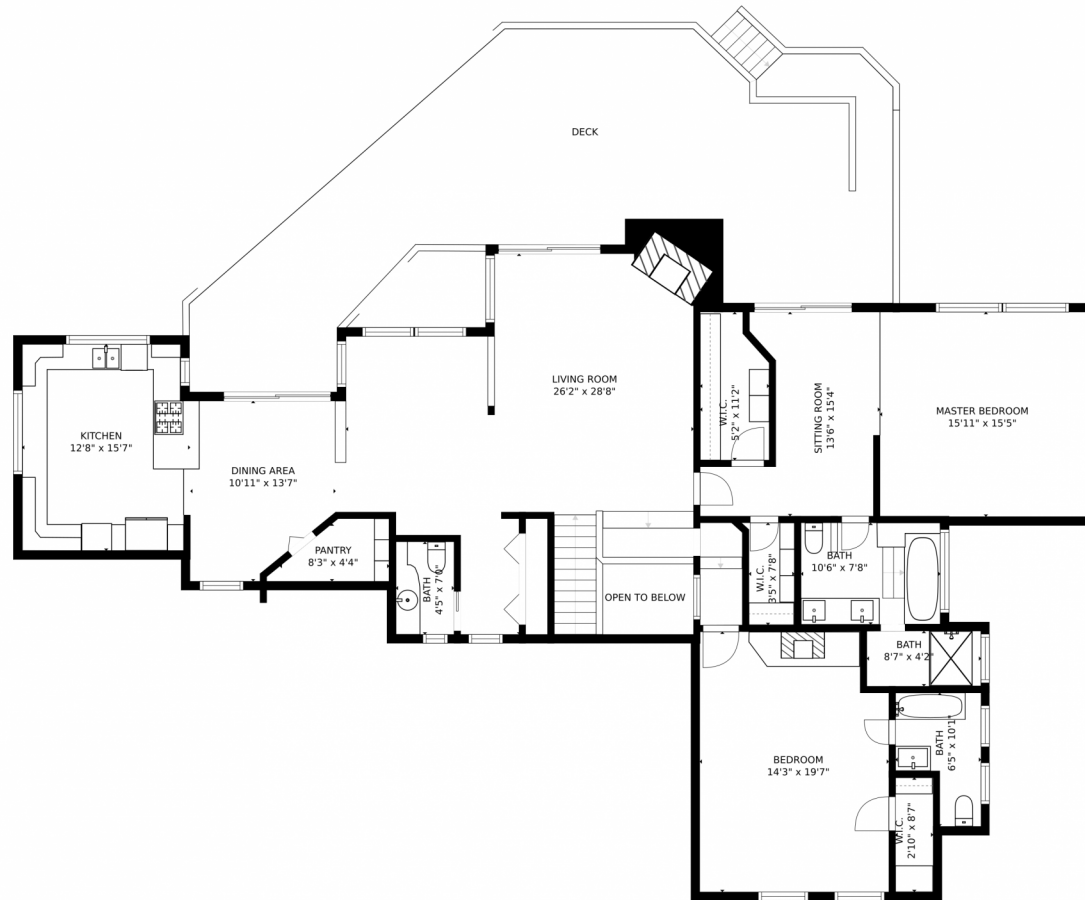

# 25180 Montane Drive West, Golden, CO 80401 – Main Level

SIZES AND DIMENSIONS ARE APPROXIMATE, ACTUAL MAY VARY.

Disclaimer: Sizes and Dimensions are Approximate, Actual May Vary.

**Julie Leins**  
720-474-0928  
julieleins@kw.com  
<https://coloradohomesdreamteam.com>

Scan code  
for more  
property  
details

SIZES AND DIMENSIONS ARE APPROXIMATE, ACTUAL MAY VARY.

Disclaimer: Sizes and Dimensions are Approximate, Actual May Vary.

**Julie Leins**

720-474-0928

julieleins@kw.com