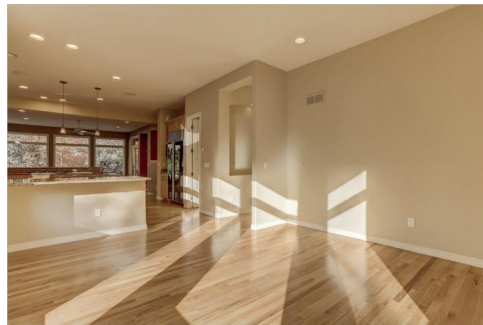

COMPASS

2052 Apache Lane  
Lafayette, CO 80026

Other

5802 SQFT

**Brooke Weathers**  
303-898-6564  
brooke.weathers@compass.com  
<https://boulderproperties.net/>

**Brian MacDonald**  
303-915-6126  
brian.macdonald@compass.com  
<http://www.IndianPeaks.Homes>