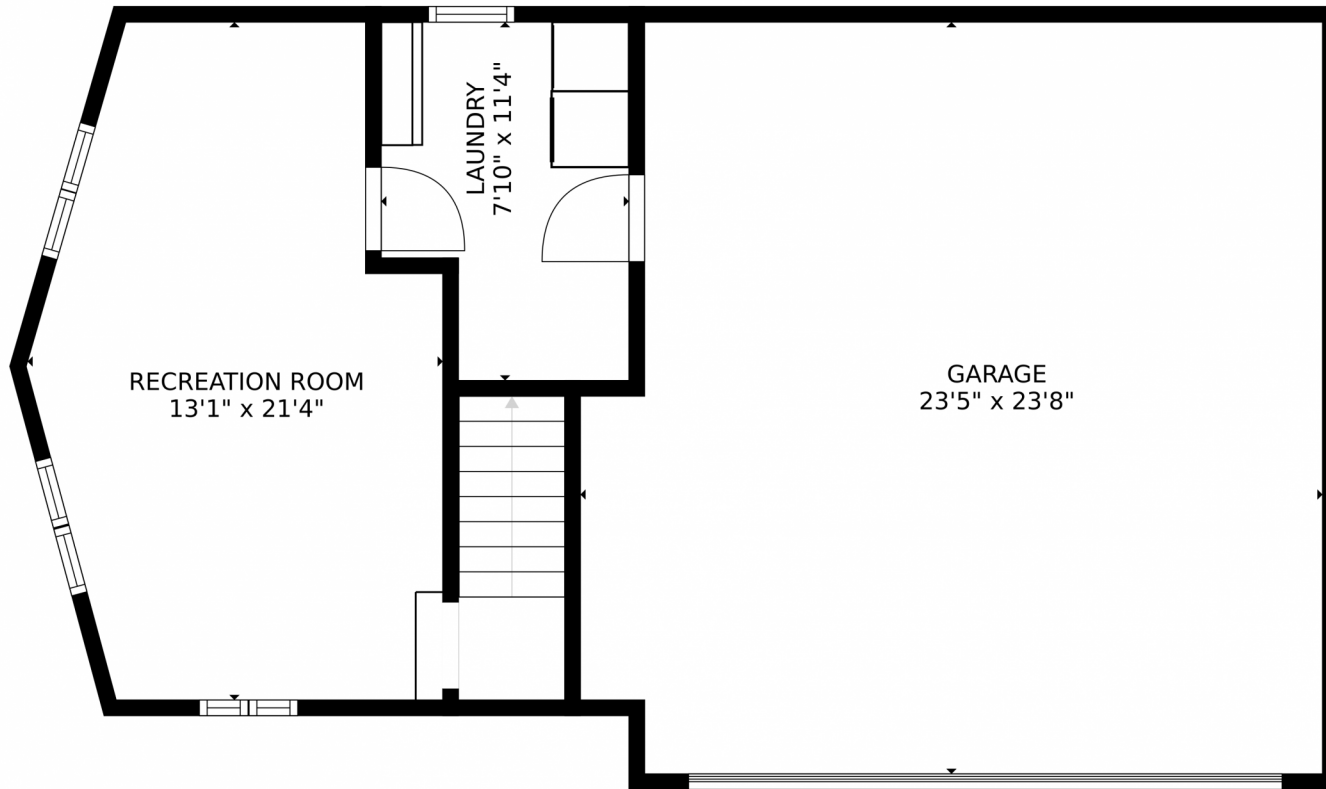

## PROPERTY DETAILS

Discover Mountain living in a piece of heaven. Impressive renovation of this 3 bedroom 2 bath 2 story home. Top of the line materials and design, literally move in ready. Ample space for all your recreational toys. Quick and easy access to the city. Close to nearby attractions including restaurants, grocery and much more. Murphy Bed in third room stays for your guests. Newly redone wrap-around deck. Master bedroom living will not disappoint.

SIZES AND DIMENSIONS ARE APPROXIMATE, ACTUAL MAY VARY.

Disclaimer: Sizes and Dimensions are Approximate, Actual May Vary.

**Lillian Colbert**  
303-549-7907  
lilliancolbert@comcast.net

SIZES AND DIMENSIONS ARE APPROXIMATE, ACTUAL MAY VARY.