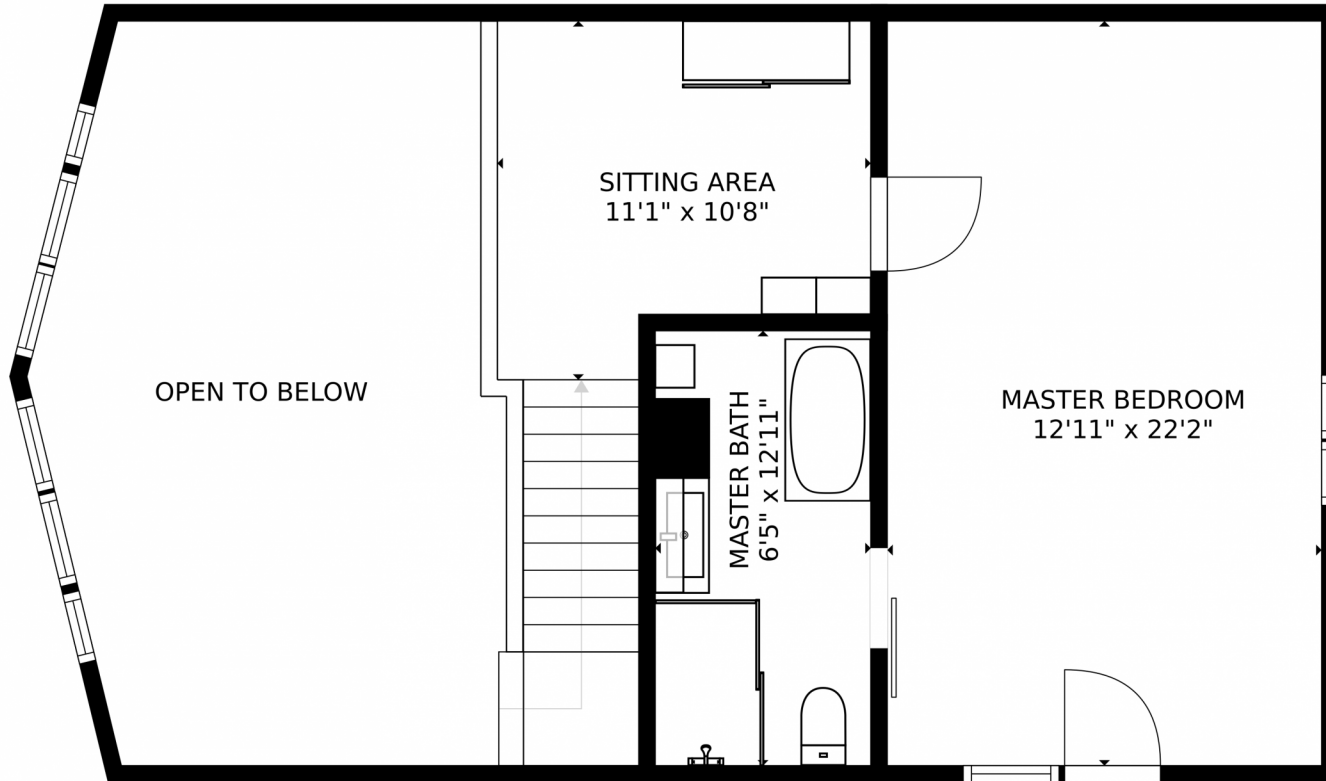

## PROPERTY DETAILS

Discover Mountain living in a piece of heaven. Impressive renovation of this 3 bedroom 2 bath 2 story home. Top of the line materials and design, literally move in ready. Ample space for all your recreational toys. Quick and easy access to the city. Close to nearby attractions including restaurants, grocery and much more. Murphy Bed in third room stays for your guests. Newly redone wrap-around deck. Master bedroom living will not disappoint.

SIZES AND DIMENSIONS ARE APPROXIMATE, ACTUAL MAY VARY.

Disclaimer: Sizes and Dimensions are Approximate, Actual May Vary.

**Lillian Colbert**  
303-549-7907  
lilliancolbert@comcast.net

SIZES AND DIMENSIONS ARE APPROXIMATE, ACTUAL MAY VARY.