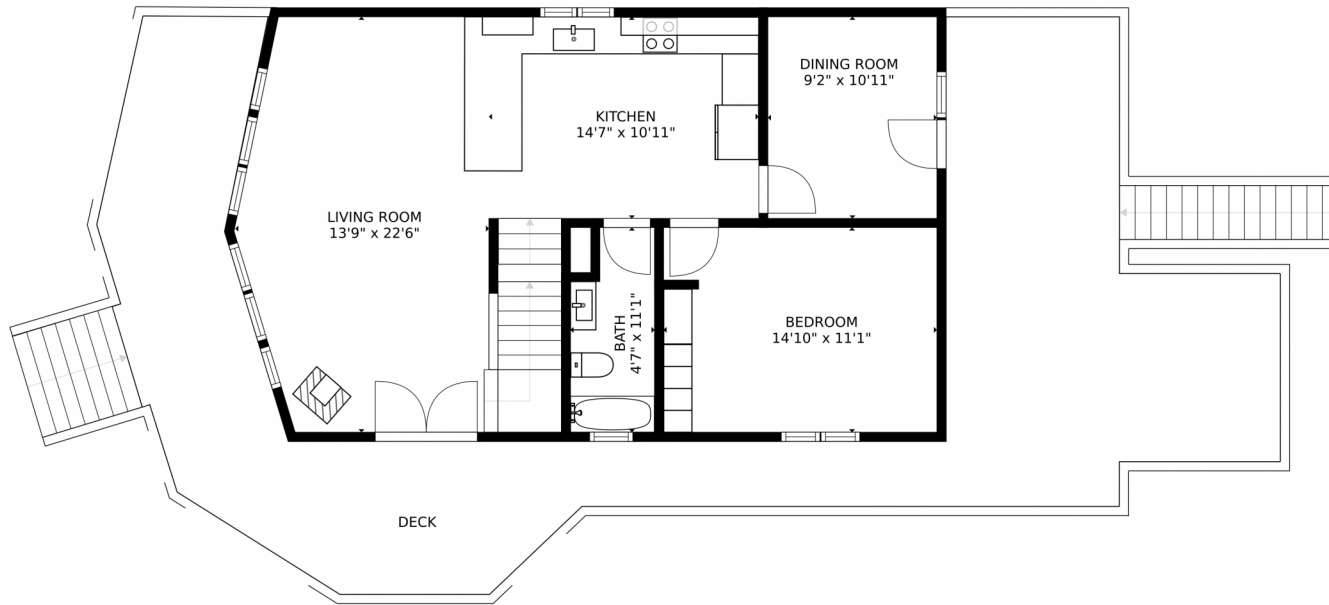

SIZES AND DIMENSIONS ARE APPROXIMATE, ACTUAL MAY VARY.

Disclaimer: Sizes and Dimensions are Approximate, Actual May Vary.

Lillian Colbert
303-549-7907
lilliancolbert@comcast.net