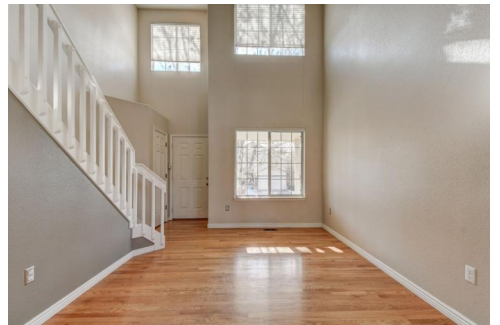

4972 North Silverlace Drive
Castle Rock, CO 80109

 Single Family

 2600 SQFT

 3 Beds

 3 Baths

Paul Mackessy
303-641-3119
paul.mackessy@blueoliveproperties.com