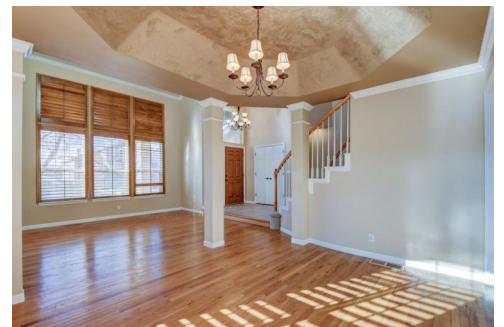

10083 Clyde Circle
Highlands Ranch, CO 80129

 Single Family

 4132 SQFT

 5 Beds

 4/1 Baths

Tommy Karaffa
303-257-3891
tommy@karaffarealestate.com

Scan code
for more
property
details