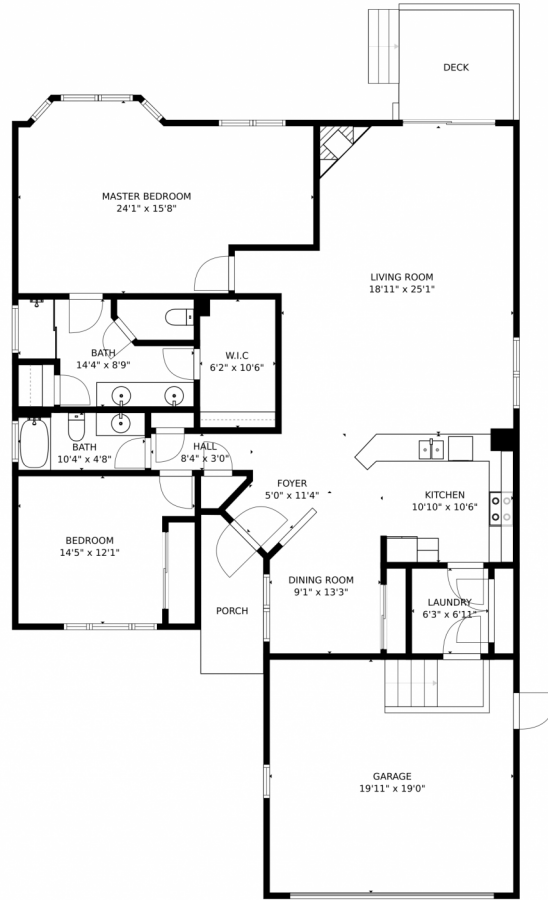

 Single Family

 1670 SQFT

 2 Beds

 2 Baths

**Jennifer Lee**  
303-456-5227  
navigatingcolorado@gmail.com  
<https://jenniferguidescolorado.kw.com/>

16400 Aliante Drive, Broomfield, CO 80023 — 16400 Aliante Drive

SIZES AND DIMENSIONS ARE APPROXIMATE, ACTUAL MAY VARY.

Disclaimer: Sizes and Dimensions are Approximate, Actual May Vary.

**Jennifer Lee**  
303-456-5227  
navigatingcolorado@gmail.com  
<https://jenniferguidescolorado.kw.com/>