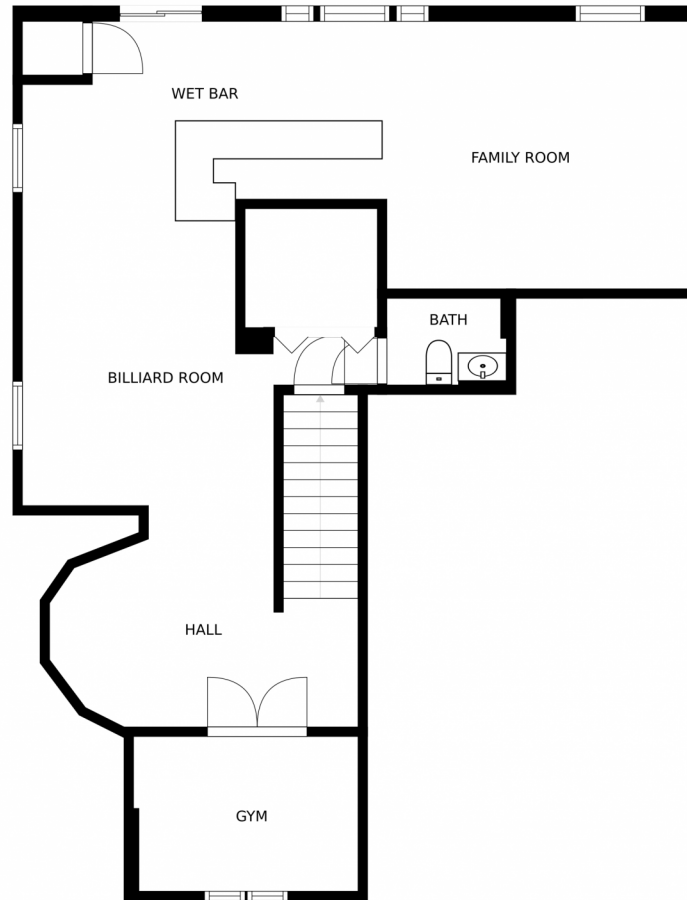

 Single Family

 3200 SQFT

 3 Beds

 3 Baths

Stephen Shin
303-903-5389
gostevshin@gmail.com

Scan code
for more
property
details

2547 South Fundy Circle, Aurora, CO 80013 – Basement

SIZES AND DIMENSIONS ARE APPROXIMATE, ACTUAL MAY VARY.

Disclaimer: Sizes and Dimensions are Approximate, Actual May Vary.

Stephen Shin
303-903-5389
gosteveshin@gmail.com

2547 South Fundy Circle, Aurora, CO 80013 – Second Level

SIZES AND DIMENSIONS ARE APPROXIMATE, ACTUAL MAY VARY.

Disclaimer: Sizes and Dimensions are Approximate, Actual May Vary.

Stephen Shin
303-903-5389
gostevshin@gmail.com

2547 South Fundy Circle, Aurora, CO 80013 – Main Level

SIZES AND DIMENSIONS ARE APPROXIMATE, ACTUAL MAY VARY.