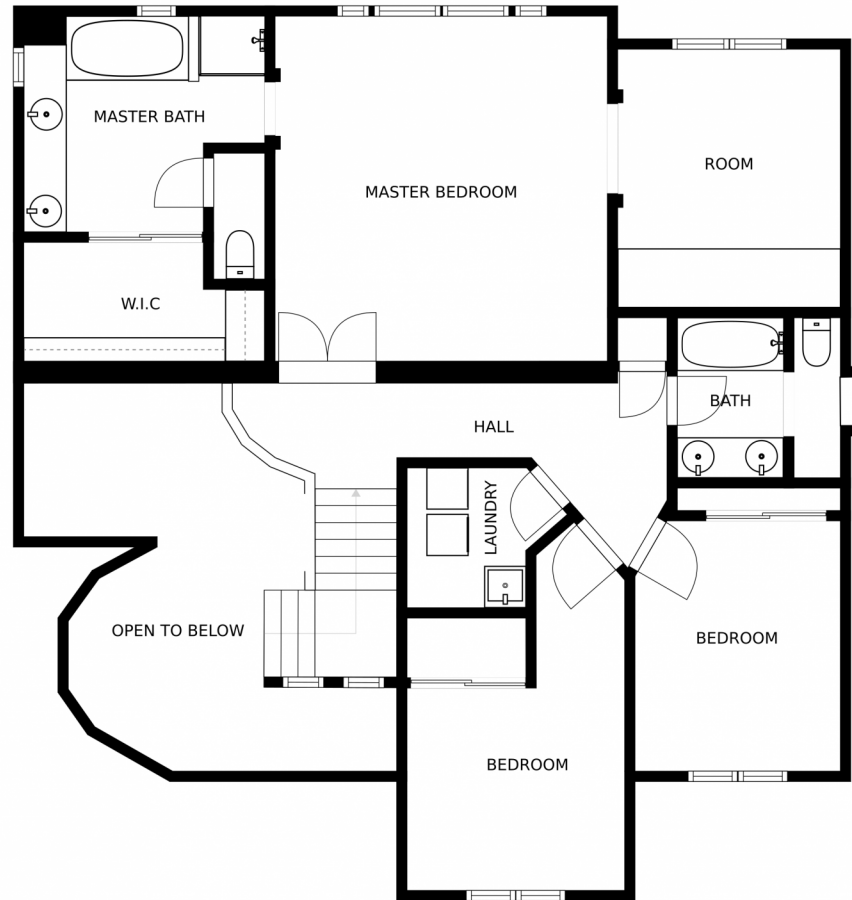

 Single Family

 3200 SQFT

 3 Beds

 3 Baths

Stephen Shin
303-903-5389
gostevshin@gmail.com

Scan code
for more
property
details

2547 South Fundy Circle, Aurora, CO 80013 – Basement

SIZES AND DIMENSIONS ARE APPROXIMATE, ACTUAL MAY VARY.

Disclaimer: Sizes and Dimensions are Approximate, Actual May Vary.

Stephen Shin
303-903-5389
gosteveshin@gmail.com

2547 South Fundy Circle, Aurora, CO 80013 – Second Level

SIZES AND DIMENSIONS ARE APPROXIMATE, ACTUAL MAY VARY.

Disclaimer: Sizes and Dimensions are Approximate, Actual May Vary.

Stephen Shin
303-903-5389
gostevshin@gmail.com

2547 South Fundy Circle, Aurora, CO 80013 – Main Level

SIZES AND DIMENSIONS ARE APPROXIMATE, ACTUAL MAY VARY.