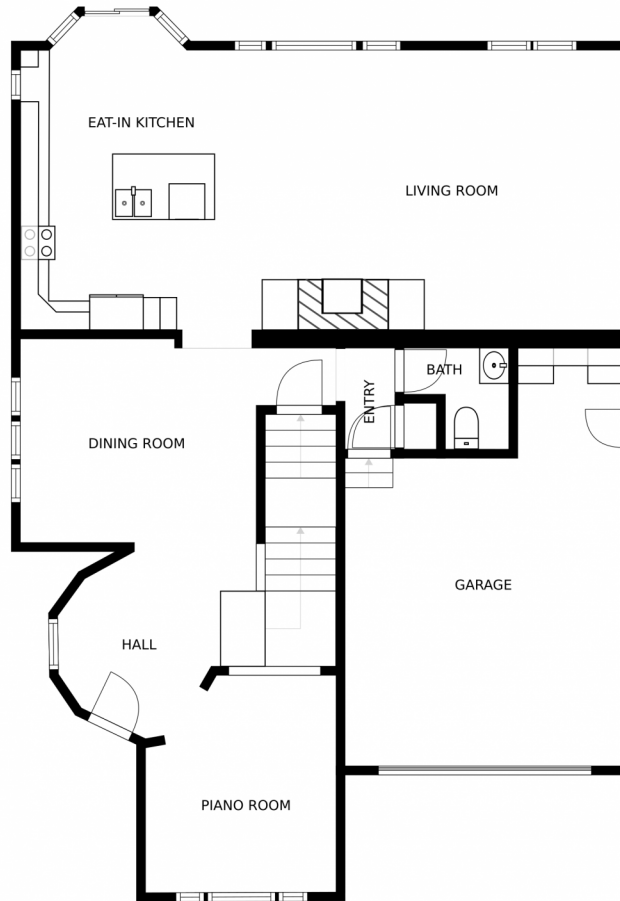

 Single Family

 3200 SQFT

 3 Beds

 3 Baths

Stephen Shin
303-903-5389
gostevshin@gmail.com

Scan code
for more
property
details

2547 South Fundy Circle, Aurora, CO 80013 – Basement

SIZES AND DIMENSIONS ARE APPROXIMATE, ACTUAL MAY VARY.

Disclaimer: Sizes and Dimensions are Approximate, Actual May Vary.

Stephen Shin
303-903-5389
gosteveshin@gmail.com

2547 South Fundy Circle, Aurora, CO 80013 – Second Level

SIZES AND DIMENSIONS ARE APPROXIMATE, ACTUAL MAY VARY.

Disclaimer: Sizes and Dimensions are Approximate, Actual May Vary.

Stephen Shin
303-903-5389
gostevshin@gmail.com

2547 South Fundy Circle, Aurora, CO 80013 – Main Level

SIZES AND DIMENSIONS ARE APPROXIMATE, ACTUAL MAY VARY.