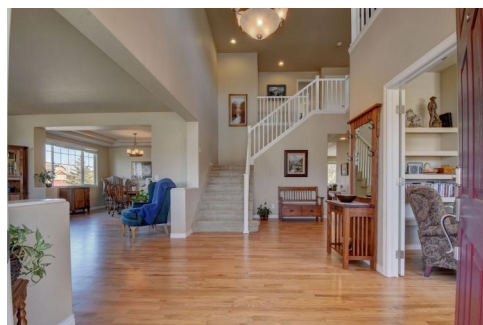

7692 Yule Court
Arvada, CO 80007
COMMUNITY: Spring Mesa

MLS # 2561231
PRICE $860,000

Single Family

5933 SQFT

5 Beds

4/1 Baths

3 Car

0.42 Acre

PROPERTY DETAILS

This Gorgeous 5 bedroom, 5 bath home sits on a corner lot at the top of highly sought-after Spring Mesa Neighborhood. Walk into open floor plan with beautiful gleaming hardwood floors throughout main level. Cozy fireplace in family room that flows into gourmet kitchen with slab granite counter tops, butler pantry, plus very large walk-in pantry. Main staircase leads to 4 bedrooms and loft while private staircase leads to elegant master suite with mountain views, 5-piece spa like bathroom, large walk-in closet, coffee nook! Main floor bedroom/study with en-suite full bathroom. Stunning mountain/Tucker lake views throughout the home! Beautiful back yard with large stamped concrete patio, relax by the outdoor fireplace perfect for entertaining anytime of the year! Four car garage! Great location, close to walking/bike paths and parks. Home is in immaculate condition.

Bernadette Lovato
720-329-1872
homechoicerealty@msn.com

Scan code
for more
property
details