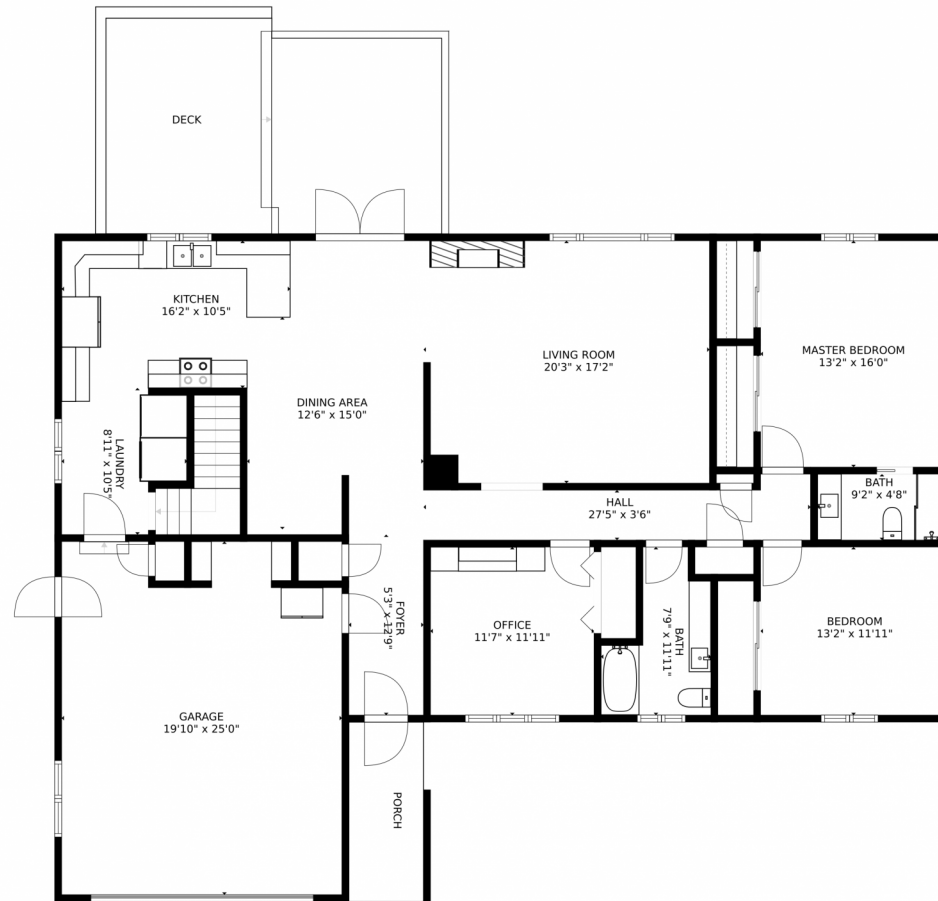

12567 West 38th Drive, Wheat Ridge, CO 80033 – Main

SIZES AND DIMENSIONS ARE APPROXIMATE, ACTUAL MAY VARY.

Disclaimer: Sizes and Dimensions are Approximate, Actual May Vary.

**Janine Ruscetta**  
720-722-4175  
jruscetta@kw.com