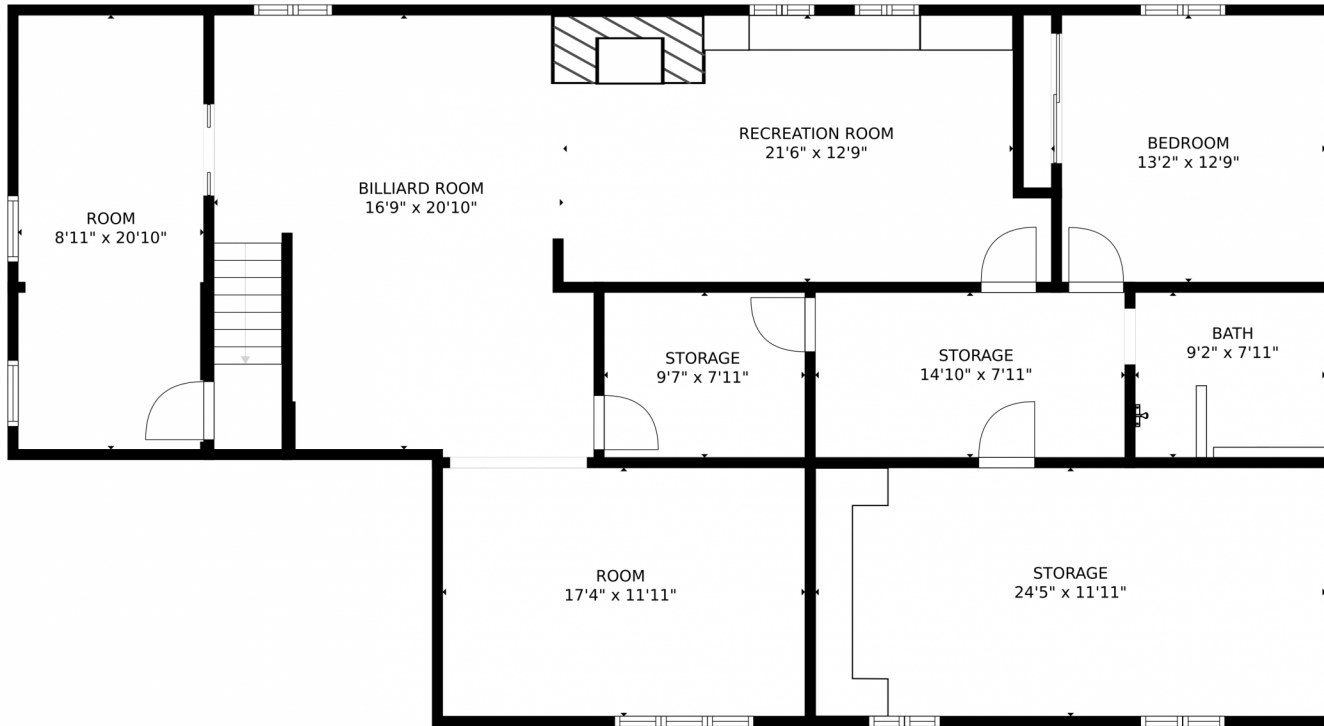

12567 West 38th Drive, Wheat Ridge, CO 80033 – Lower Level

SIZES AND DIMENSIONS ARE APPROXIMATE, ACTUAL MAY VARY.

Disclaimer: Sizes and Dimensions are Approximate, Actual May Vary.

Janine Ruscetta
720-722-4175
jruscetta@kw.com