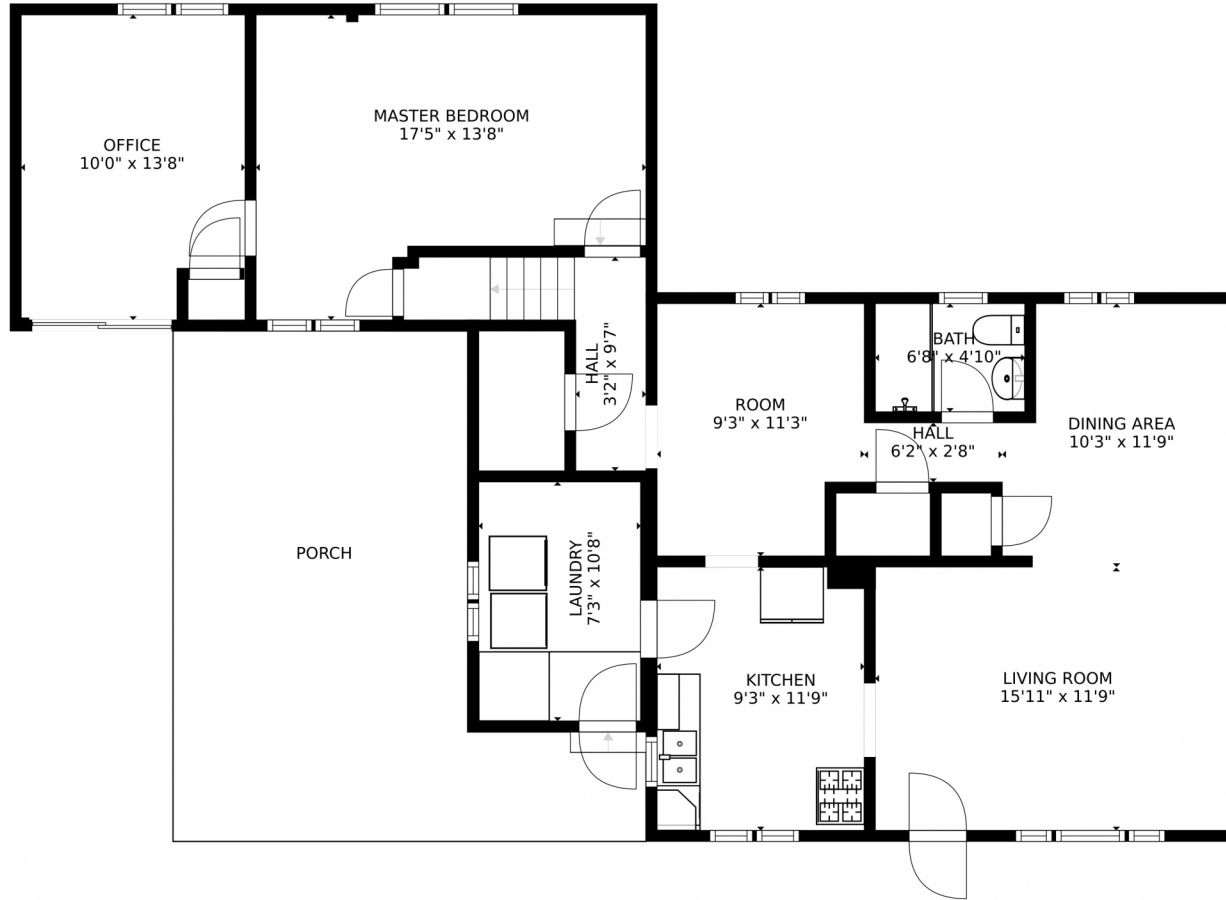

 Single Family

 1849 SQFT

 2 Beds

 2 Baths

**Roxane Webster**  
303-759-8522  
roxane@myhometeamdenver.com

Disclaimer: Sizes and Dimensions are Approximate, Actual May Vary.

**Roxane Webster**  
303-759-8522  
roxane@myhometeamdenver.com

SIZES AND DIMENSIONS ARE APPROXIMATE, ACTUAL MAY VARY.

Disclaimer: Sizes and Dimensions are Approximate, Actual May Vary.

**Roxane Webster**  
303-759-8522  
roxane@myhometeamdenver.com

1075 South Ames Street, Lakewood, CO 80226 – All Floors