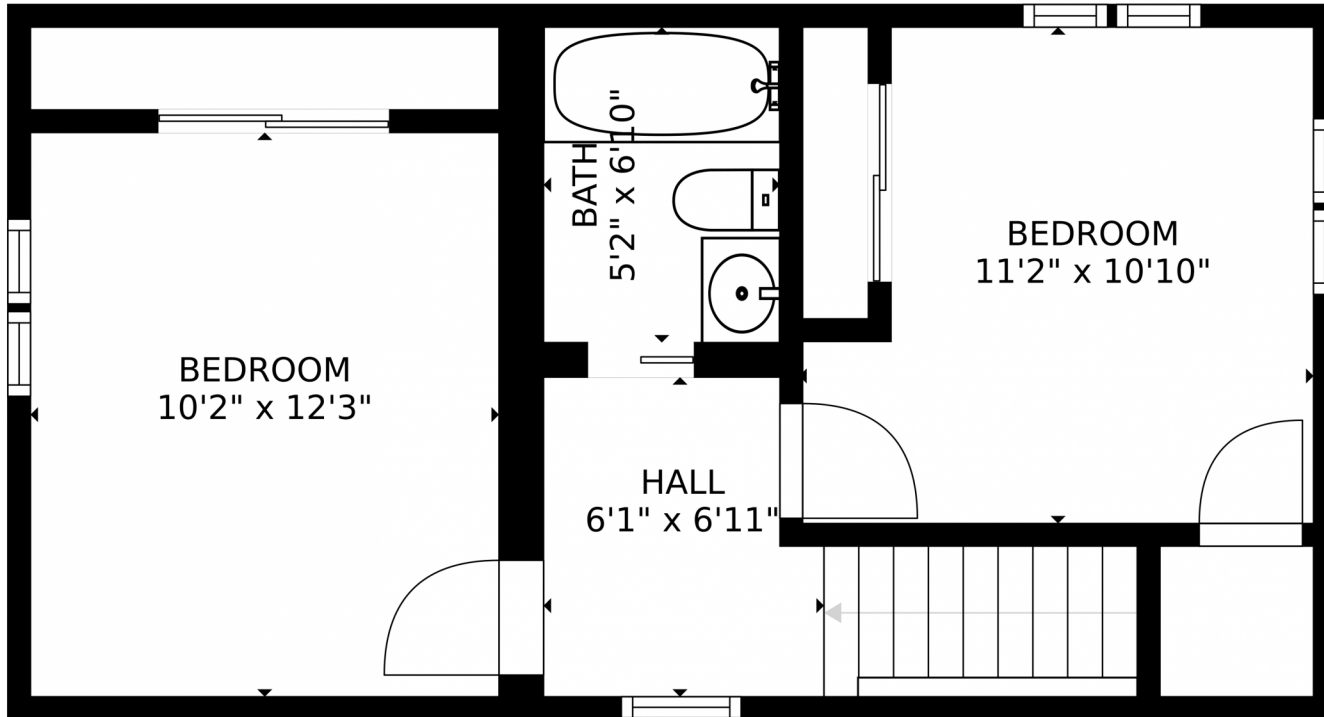

 Single Family

 1849 SQFT

 2 Beds

 2 Baths

**Roxane Webster**  
303-759-8522  
roxane@myhometeamdenver.com

Disclaimer: Sizes and Dimensions are Approximate, Actual May Vary.

**Roxane Webster**  
303-759-8522  
roxane@myhometeamdenver.com

SIZES AND DIMENSIONS ARE APPROXIMATE, ACTUAL MAY VARY.

Disclaimer: Sizes and Dimensions are Approximate, Actual May Vary.

**Roxane Webster**  
303-759-8522  
roxane@myhometeamdenver.com

1075 South Ames Street, Lakewood, CO 80226 – All Floors

SIZES AND DIMENSIONS ARE APPROXIMATE, ACTUAL MAY VARY.

Disclaimer: Sizes and Dimensions are Approximate, Actual May Vary.

**Roxane Webster**  
303-759-8522  
roxane@myhometeamdenver.com