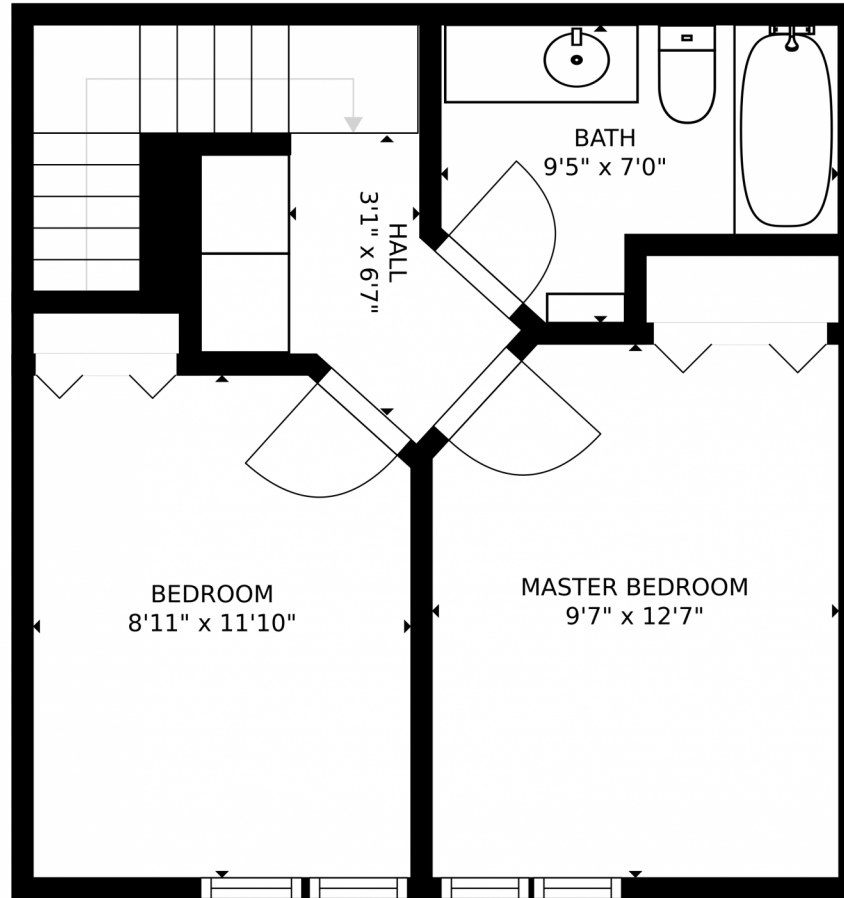

2800 Eaton Street
 Wheat Ridge, CO 80214
 COMMUNITY: Eaton Place Town Homes

MLS # 9225767
 PRICE \$325,000

Townhouse 1260 SQFT 2 Beds 1/1 Baths 0.1 Acre

PROPERTY DETAILS

Home sweet home at Eaton Place Town Homes! Come see this charming, pristine unit with an open floor plan, tons of character, and bright natural light! You will love the trendy neighborhood and secluded location! This is a rare opportunity to own in this highly desirable West Highlands community. Soak up the sunshine on the bright main floor or enjoy your morning coffee on the large, private patio! Beautifully finished basement could be third bedroom / family room / study! 2 reserved parking spots come with unit. Just blocks away from Sloan's Lake and the heart of Edgewater! Location, location, location! Seller was a perfectionist and long term owner, you can tell it has been well-lived and loved! Newer washer, dryer, furnace, a/c. Cozy community with only 10 units. Building got a new roof and paint in 2018. This charming townhouse has everything!

Motenia Rose- Deaver
 303-810-7870
 mrdteam@hotmail.com
<https://www.movingwithmoe.com>

SIZES AND DIMENSIONS ARE APPROXIMATE, ACTUAL MAY VARY.

Disclaimer: Sizes and Dimensions are Approximate, Actual May Vary.