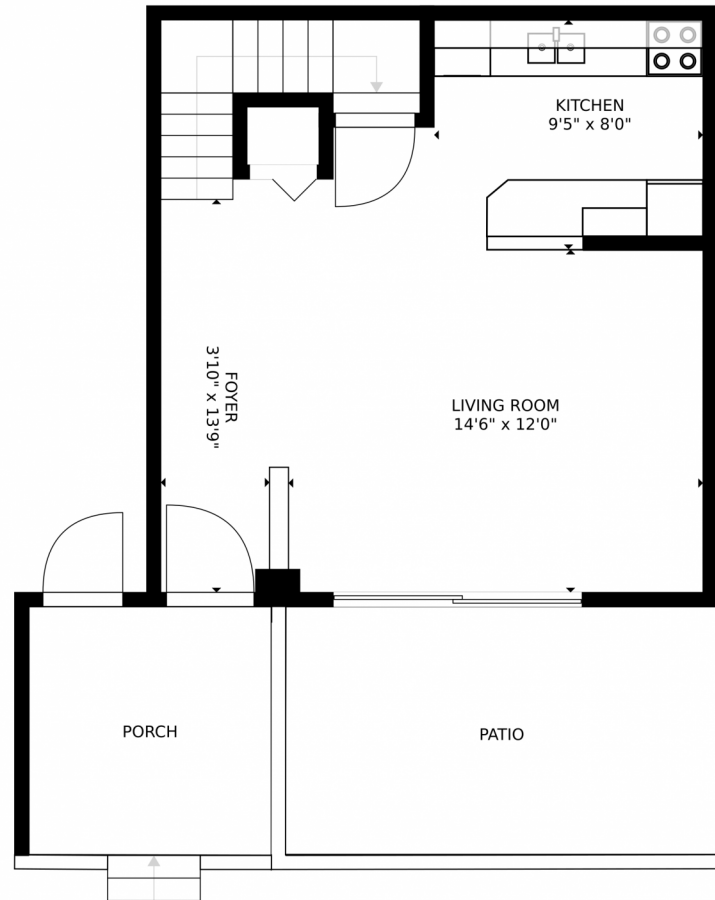

2800 Eaton Street
 Wheat Ridge, CO 80214
 COMMUNITY: Eaton Place Town Homes

MLS # 9225767
 PRICE \$325,000

Townhouse 1260 SQFT 2 Beds 1/1 Baths 0.1 Acre

PROPERTY DETAILS

Home sweet home at Eaton Place Town Homes! Come see this charming, pristine unit with an open floor plan, tons of character, and bright natural light! You will love the trendy neighborhood and secluded location! This is a rare opportunity to own in this highly desirable West Highlands community. Soak up the sunshine on the bright main floor or enjoy your morning coffee on the large, private patio! Beautifully finished basement could be third bedroom / family room / study! 2 reserved parking spots come with unit. Just blocks away from Sloan's Lake and the heart of Edgewater! Location, location, location! Seller was a perfectionist and long term owner, you can tell it has been well-lived and loved! Newer washer, dryer, furnace, a/c. Cozy community with only 10 units. Building got a new roof and paint in 2018. This charming townhouse has everything!

Motenia Rose- Deaver
 303-810-7870
 mrdteam@hotmail.com
<https://www.movingwithmoe.com>

SIZES AND DIMENSIONS ARE APPROXIMATE, ACTUAL MAY VARY.

Disclaimer: Sizes and Dimensions are Approximate, Actual May Vary.