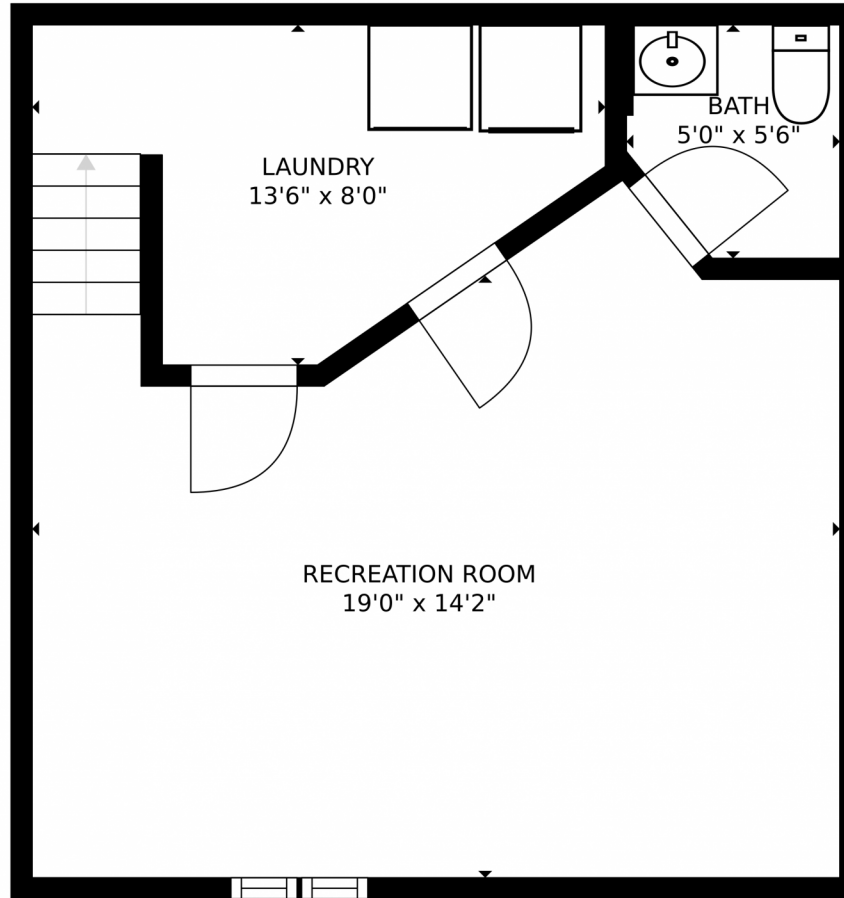

Motenia Rose- Deaver
303-810-7870
mrdteam@hotmail.com
<https://www.movingwithmoe.com>

SIZES AND DIMENSIONS ARE APPROXIMATE, ACTUAL MAY VARY.

Disclaimer: Sizes and Dimensions are Approximate, Actual May Vary.