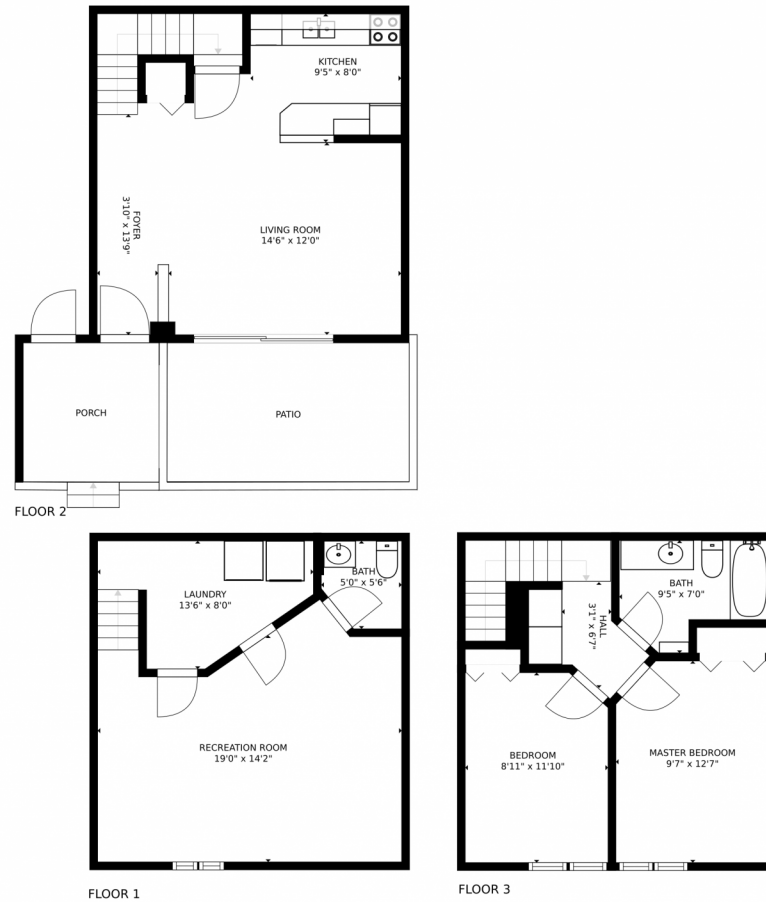

2800 Eaton Street, Wheat Ridge, CO 80214 – All Floors

SIZES AND DIMENSIONS ARE APPROXIMATE, ACTUAL MAY VARY.

Disclaimer: Sizes and Dimensions are Approximate, Actual May Vary.

Motenia Rose-Deaver
303-810-7870
mrdteam@hotmail.com
<https://www.movingwithmoe.com>