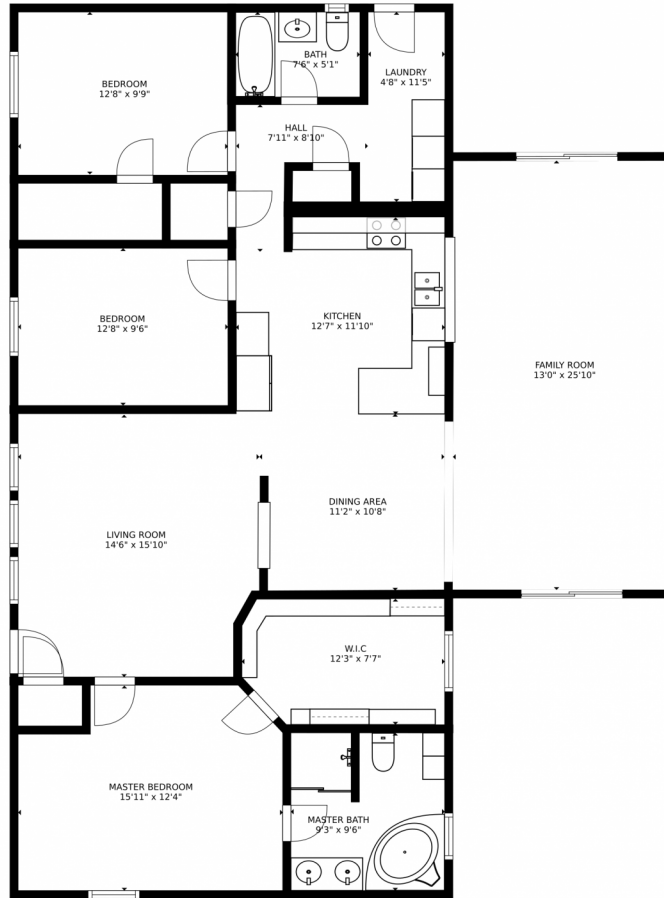

 Single Family

 1898 SQFT

 3 Beds

 2 Baths

Renee Ambrose
303-704-6289
reneeambrose@kw.com

16070 Alta Plaza Circle, Peyton, CO 80831 – Floorplan

SIZES AND DIMENSIONS ARE APPROXIMATE, ACTUAL MAY VARY.

Disclaimer: Sizes and Dimensions are Approximate, Actual May Vary.