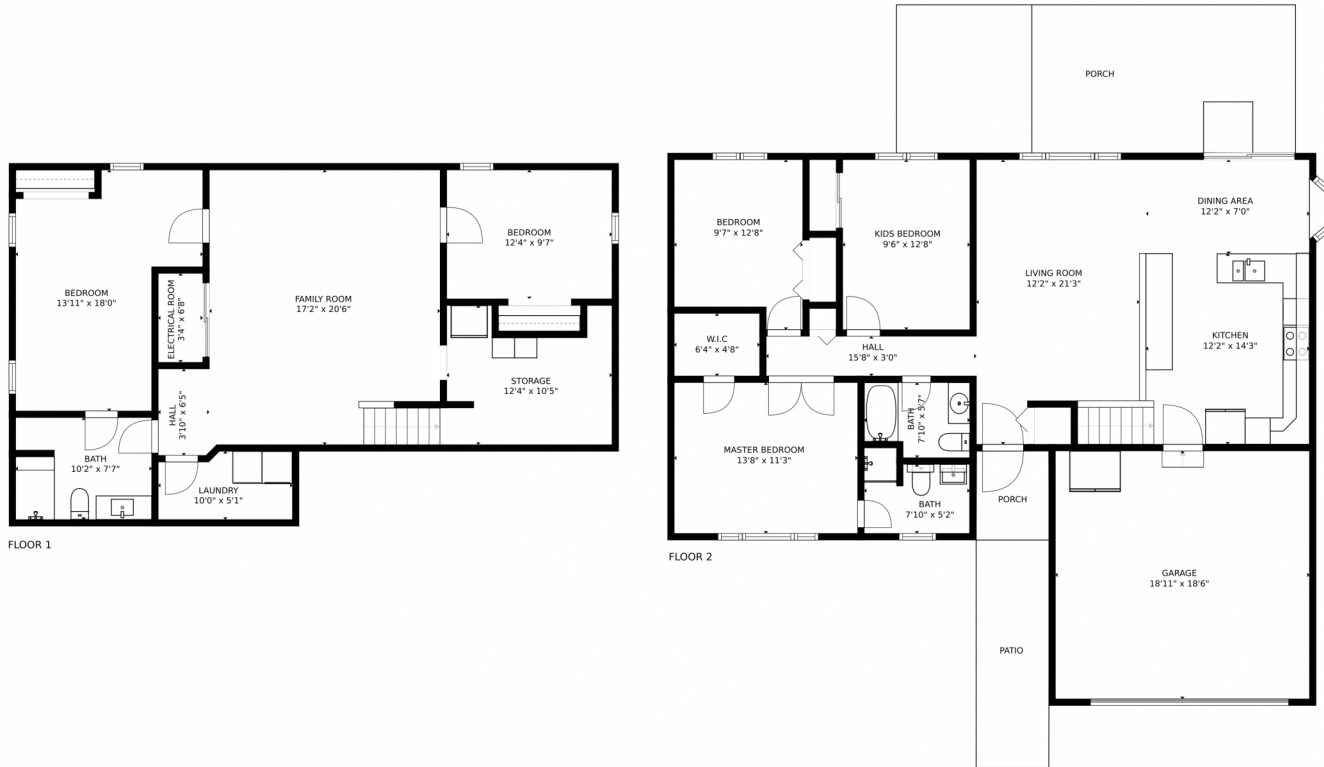

7421 Coors Drive, Arvada, CO 80005 – All Floors

SIZES AND DIMENSIONS ARE APPROXIMATE, ACTUAL MAY VARY.

Disclaimer: Sizes and Dimensions are Approximate, Actual May Vary.

Motenia Rose- Deaver
303-810-7870
mrdteam@hotmail.com
<https://www.movingwithmoe.com>