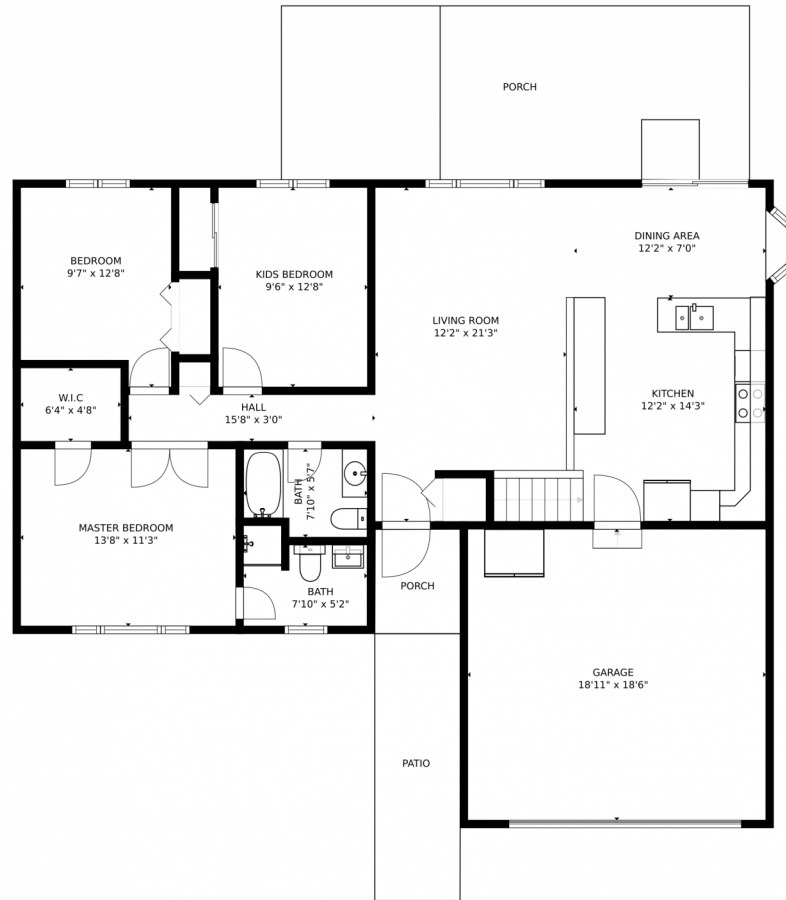

PROPERTY DETAILS

Welcome to this secluded home tucked away in Ralston Valley! Tons of upgrades and original hardwood floors in living room, dining room, and hallway!

Huge, open concept kitchen with Corian counter tops! Brand new, freshly finished basement with large additional living area and egress windows in both bedrooms.

East and West facing home brings beautiful light in all day long! Enjoy afternoons on the covered porch in the big backyard, perfect for entertaining!

Over-sized garage with newer garage door, mostly newer windows, furnace and AC less than 3 years old, water heater 5 years old. Upgraded electrical panel with new switches and outlets throughout, plus each room is hard wired for internet.

Scan code
 for more
 property
 details

SIZES AND DIMENSIONS ARE APPROXIMATE, ACTUAL MAY VARY.

Disclaimer: Sizes and Dimensions are Approximate, Actual May Vary.

Motenia Rose- Deaver
303-810-7870
mrdteam@hotmail.com
<https://www.movingwithmoe.com>