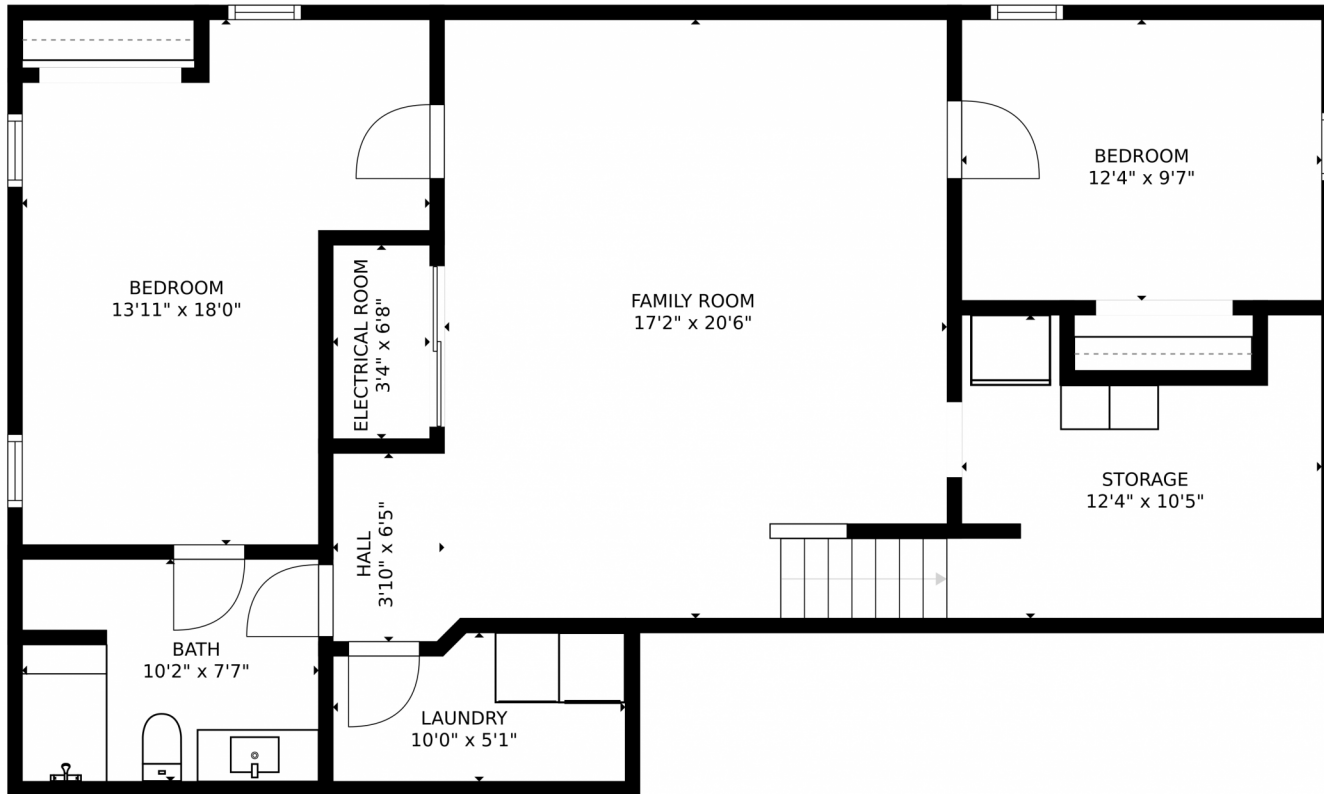

7421 Coors Drive, Arvada, CO 80005 – Basement

SIZES AND DIMENSIONS ARE APPROXIMATE, ACTUAL MAY VARY.

Disclaimer: Sizes and Dimensions are Approximate, Actual May Vary.

Motenia Rose- Deaver
303-810-7870
mrdteam@hotmail.com
<https://www.movingwithmoe.com>