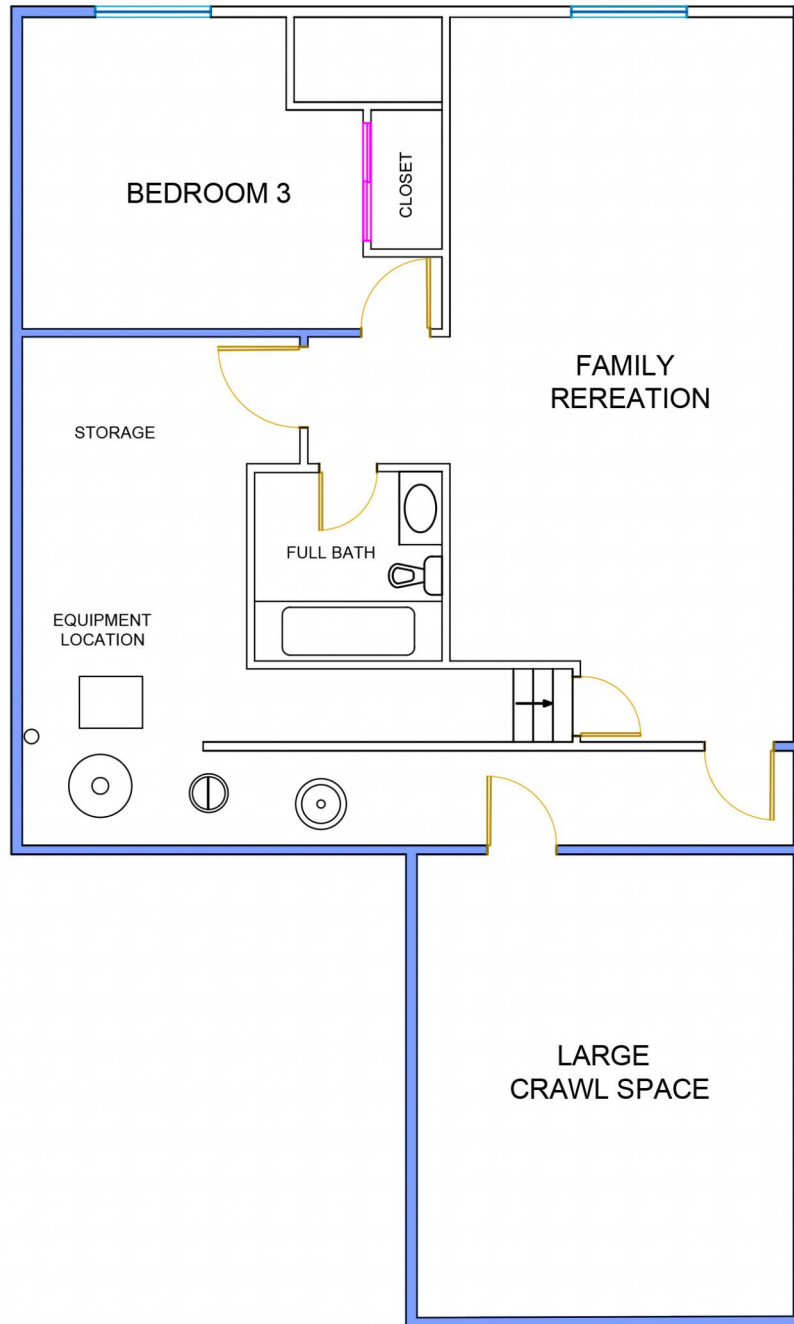

7759 South Joplin Way
Englewood, CO 80112

 Single Family

 2700 SQFT

 4 Beds

 3 Baths

Nihal De-mel
303-350-9138
nihal.demel@yahoo.com

MAIN LEVEL

Disclaimer: Sizes and Dimensions are Approximate, Actual May Vary.

BASEMENT

Disclaimer: Sizes and Dimensions are Approximate, Actual May Vary.