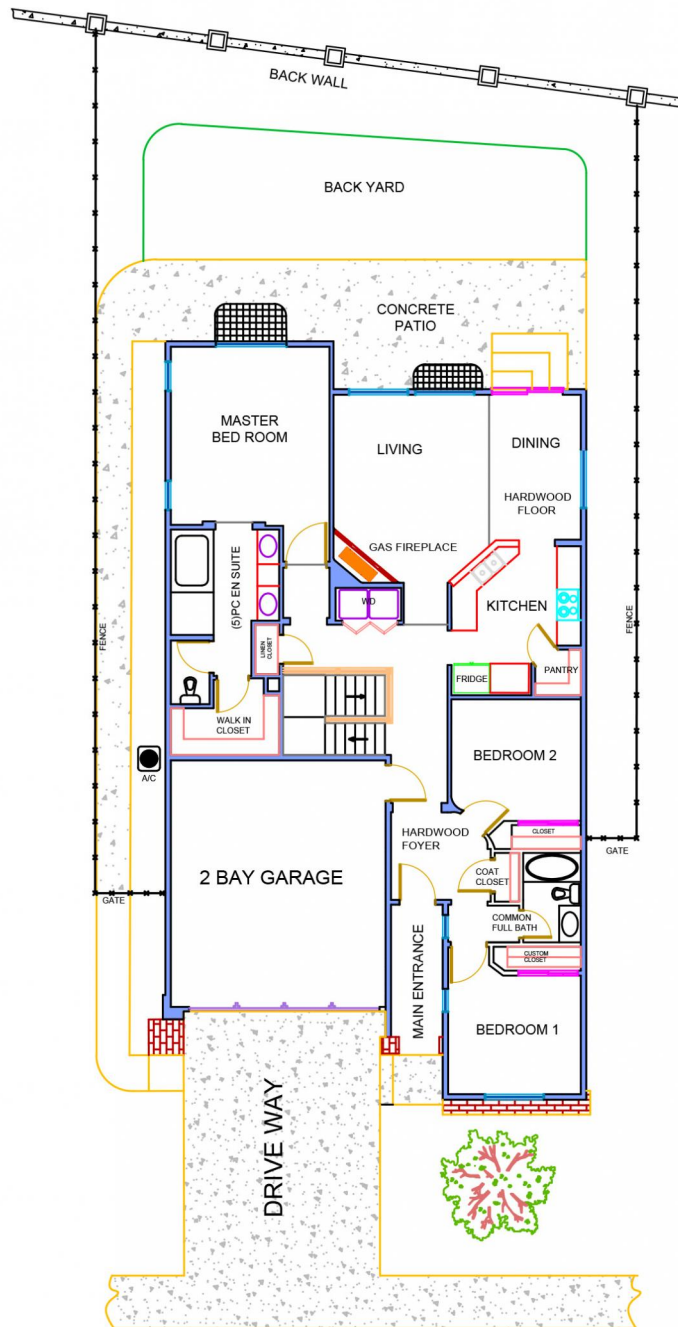

7759 South Joplin Way
Englewood, CO 80112

 Single Family

 2700 SQFT

 4 Beds

 3 Baths

Nihal De-mel
303-350-9138
nihal.demel@yahoo.com

MAIN LEVEL

Disclaimer: Sizes and Dimensions are Approximate, Actual May Vary.

BASEMENT

Disclaimer: Sizes and Dimensions are Approximate, Actual May Vary.