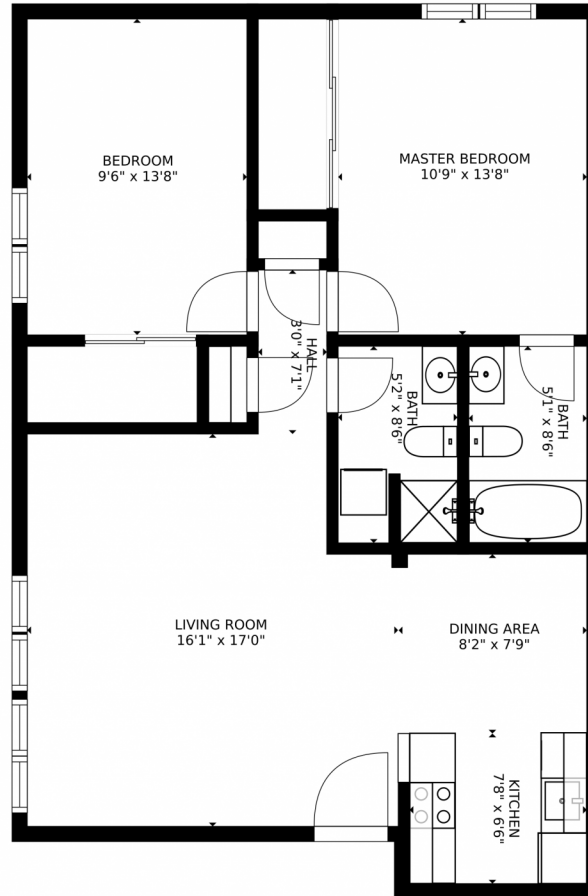

 Condominium

 1000 SQFT

 1 Bed

 1 Baths

Dottie Melton  
720-441-4404  
submit.offers@live.com

381 South Ames Street, Lakewood, CO 80226 – Main Level

SIZES AND DIMENSIONS ARE APPROXIMATE, ACTUAL MAY VARY.

Disclaimer: Sizes and Dimensions are Approximate, Actual May Vary.