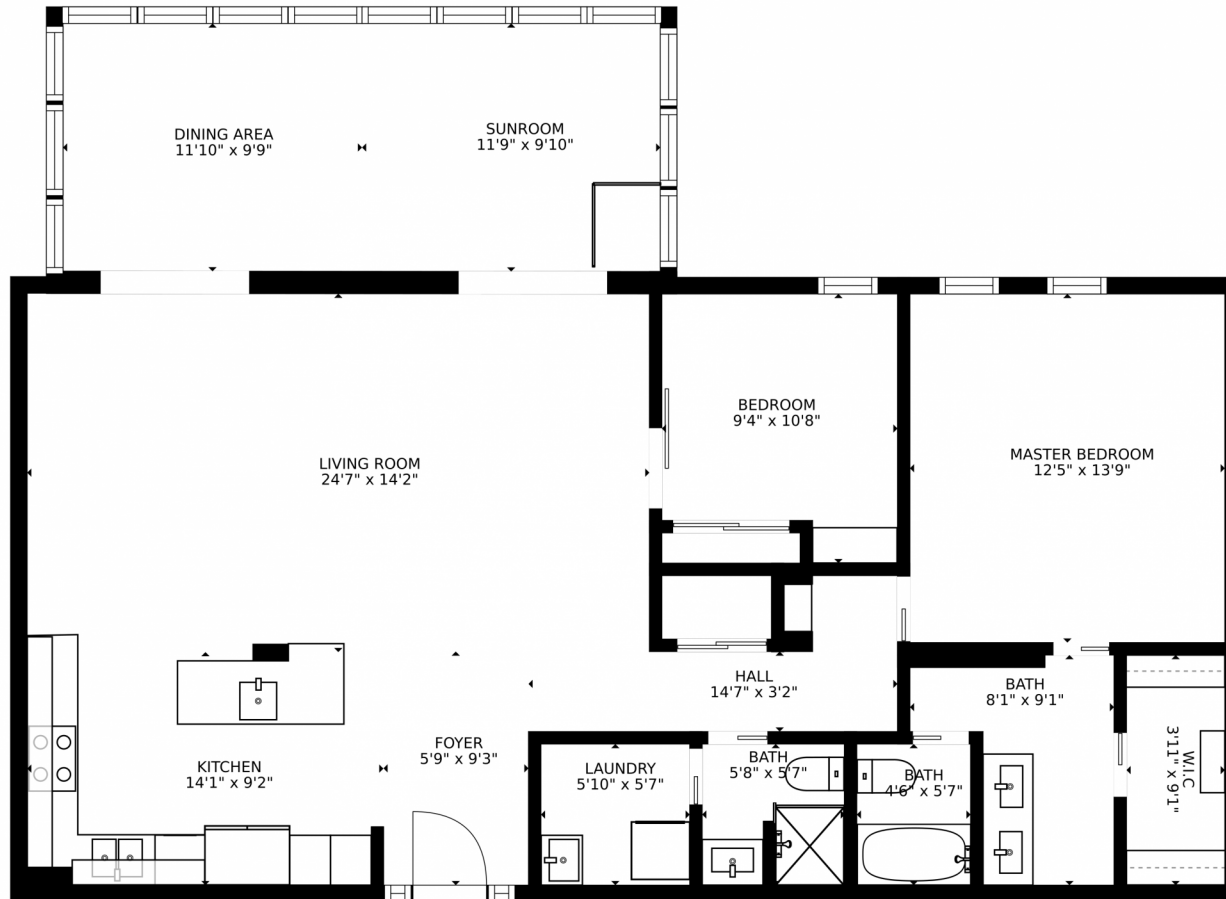

Condominium

1480 SQFT

2 Beds

2 Baths

Katie Wasserman
720-935-9671
makerealestateco@gmail.com

Scan code
for more
property
details

3131 East Alameda Avenue, Denver, CO 80209 – Main

SIZES AND DIMENSIONS ARE APPROXIMATE, ACTUAL MAY VARY.