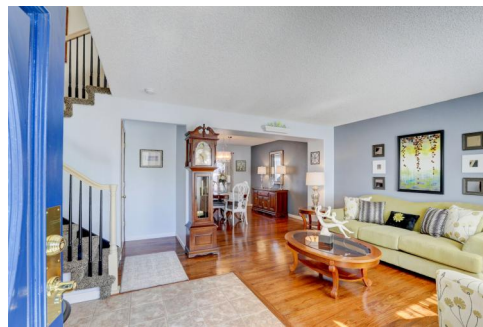

9737 Newland Court
Westminster, CO 80021

Single Family

3722 SQFT

4 Beds

3 Baths

3 Car

0.16 Acre

Josh Larsen
303-482-7945
joshl@kw.com
<http://www.whyRAGE.com>