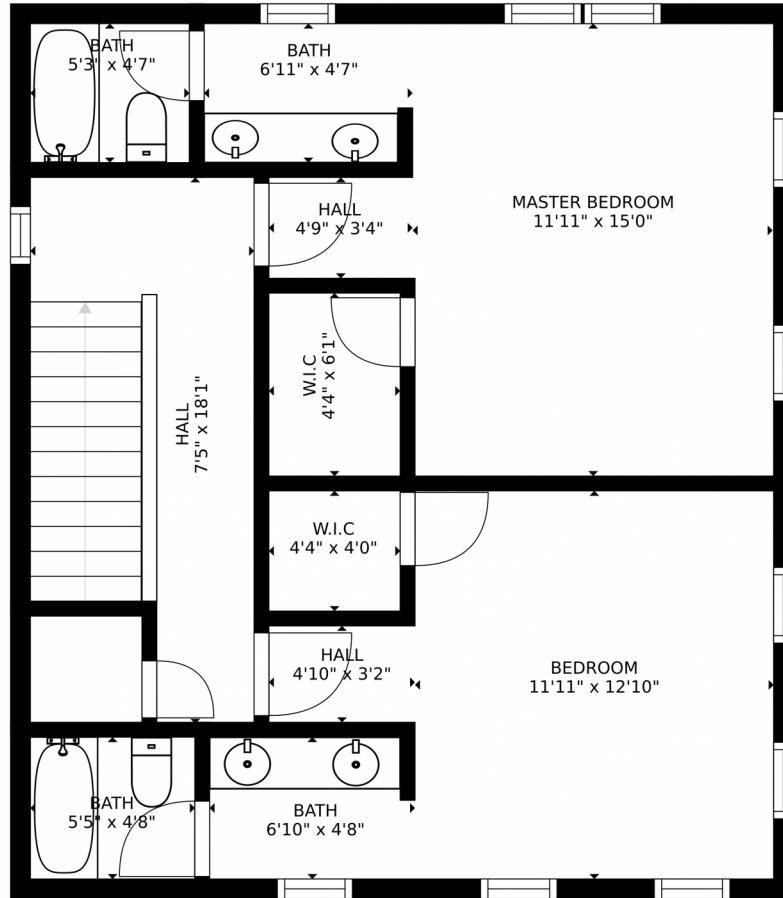

32 Snowstorm Court  
Breckenridge, CO 80424

Single Family

2100 SQFT

3 Beds

3/1 Baths

0.68 Acre

**Bonnie Smith**  
970-389-6014  
bonnie@bonniesmith.com  
<http://www.DreamBigColorado.com>

Scan code  
for more  
property  
details

# 32 Snowstorm Court, Breckenridge, CO 80424 – Main

SIZES AND DIMENSIONS ARE APPROXIMATE, ACTUAL MAY VARY.

Disclaimer: Sizes and Dimensions are Approximate, Actual May Vary.

**Bonnie Smith**  
970-389-6014  
bonnie@bonniesmith.com  
<http://www.DreamBigColorado.com>

Scan code  
for more  
property  
details

32 Snowstorm Court, Breckenridge, CO 80424 – 2nd Floor

SIZES AND DIMENSIONS ARE APPROXIMATE, ACTUAL MAY VARY.

Disclaimer: Sizes and Dimensions are Approximate, Actual May Vary.