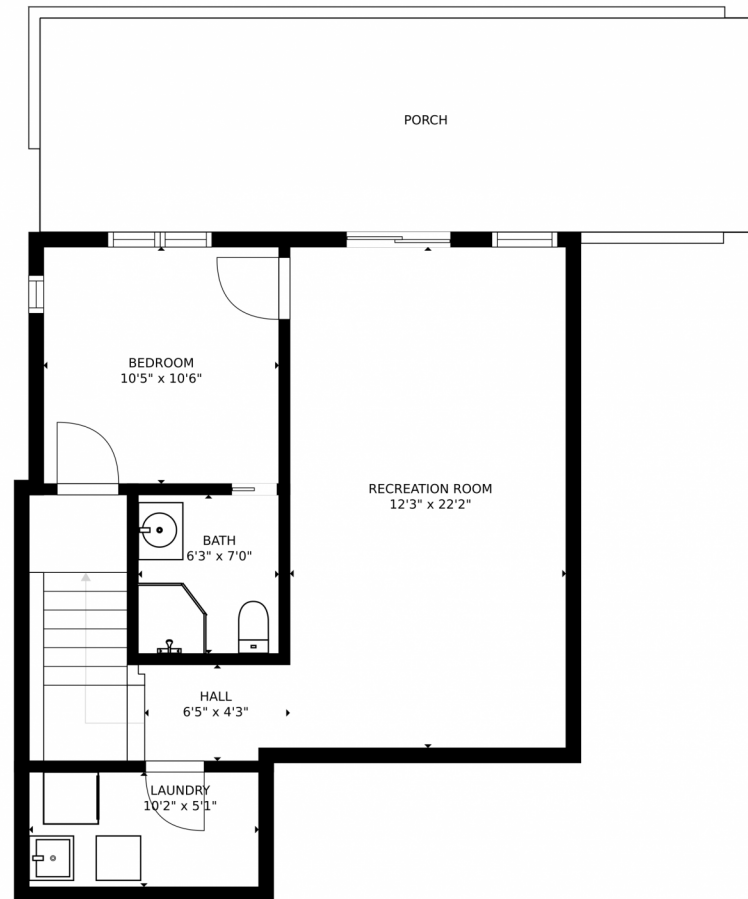

32 Snowstorm Court, Breckenridge, CO 80424 – Lower Level

SIZES AND DIMENSIONS ARE APPROXIMATE, ACTUAL MAY VARY.

Disclaimer: Sizes and Dimensions are Approximate, Actual May Vary.

Bonnie Smith
970-389-6014
bonnie@bonniesmith.com
<http://www.DreamBigColorado.com>