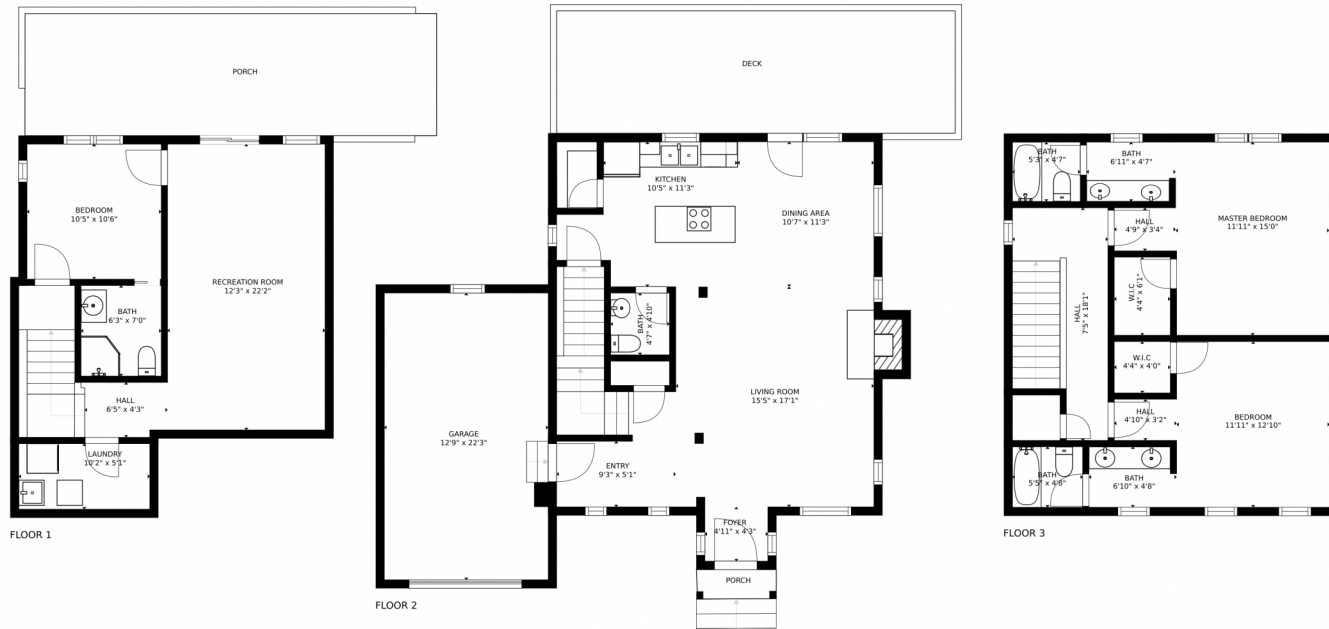

32 Snowstorm Court, Breckenridge, CO 80424 – All Floors

SIZES AND DIMENSIONS ARE APPROXIMATE, ACTUAL MAY VARY.

Disclaimer: Sizes and Dimensions are Approximate, Actual May Vary.

Bonnie Smith
970-389-6014
bonnie@bonniesmith.com
<http://www.DreamBigColorado.com>