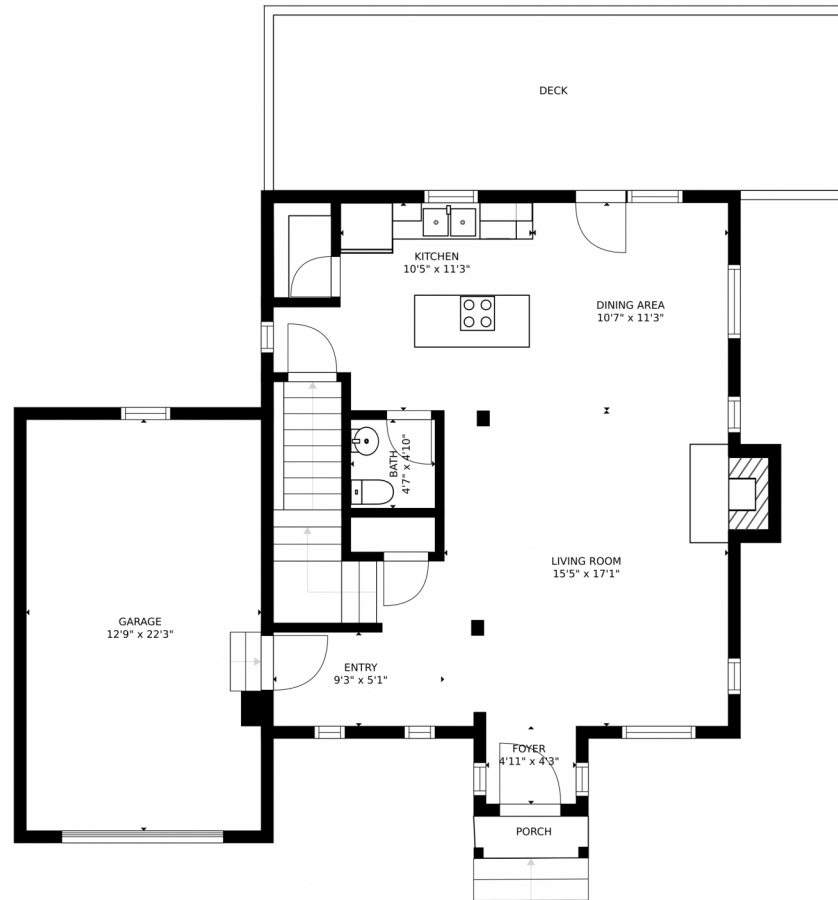

32 Snowstorm Court  
Breckenridge, CO 80424

Single Family

2100 SQFT

3 Beds

3/1 Baths

0.68 Acre

**Bonnie Smith**  
970-389-6014  
bonnie@bonniesmith.com  
<http://www.DreamBigColorado.com>

Scan code  
for more  
property  
details

# 32 Snowstorm Court, Breckenridge, CO 80424 – Main

SIZES AND DIMENSIONS ARE APPROXIMATE, ACTUAL MAY VARY.

Disclaimer: Sizes and Dimensions are Approximate, Actual May Vary.

**Bonnie Smith**  
970-389-6014  
bonnie@bonniesmith.com  
<http://www.DreamBigColorado.com>

Scan code  
for more  
property  
details

32 Snowstorm Court, Breckenridge, CO 80424 – 2nd Floor

SIZES AND DIMENSIONS ARE APPROXIMATE, ACTUAL MAY VARY.

Disclaimer: Sizes and Dimensions are Approximate, Actual May Vary.