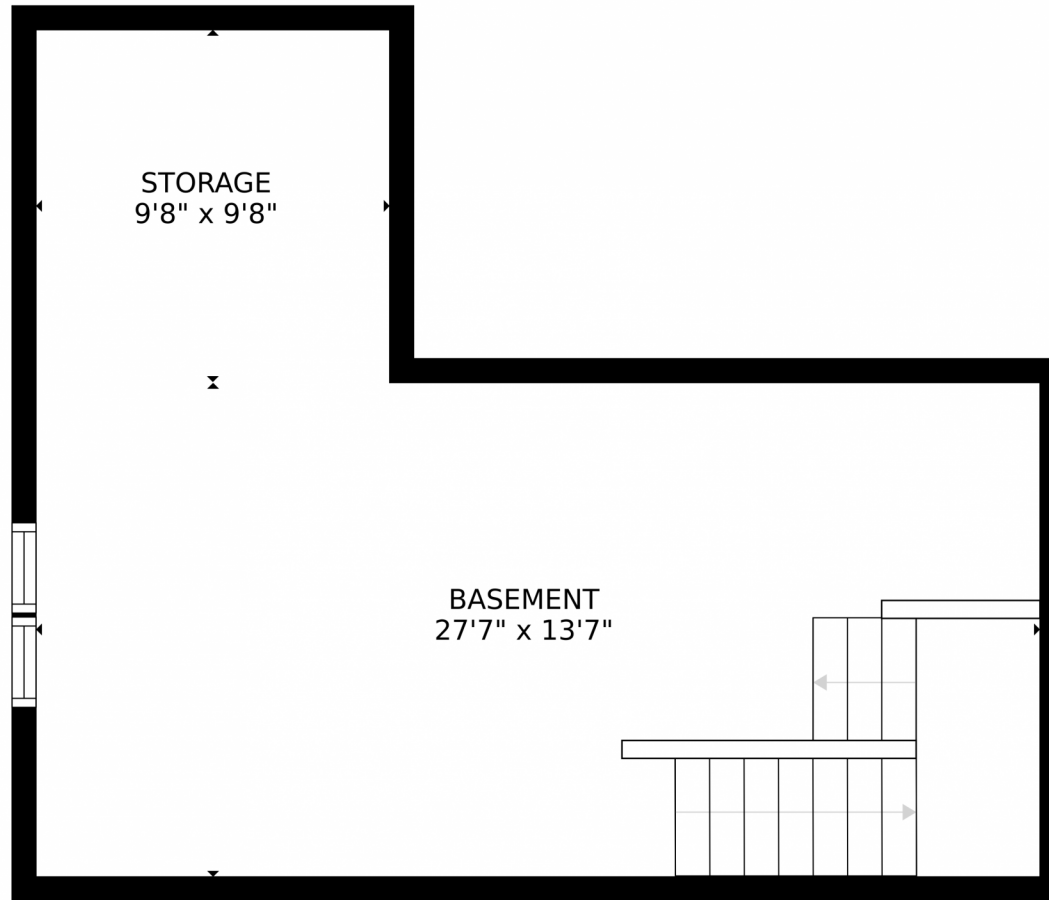

SIZES AND DIMENSIONS ARE APPROXIMATE, ACTUAL MAY VARY.

Disclaimer: Sizes and Dimensions are Approximate, Actual May Vary.

Terri Ellerington
303-929-8116
terri@elevated-team.com
<https://www.remax.com/real-estate-agents/terri-ellerington-louisville-co/102051301>