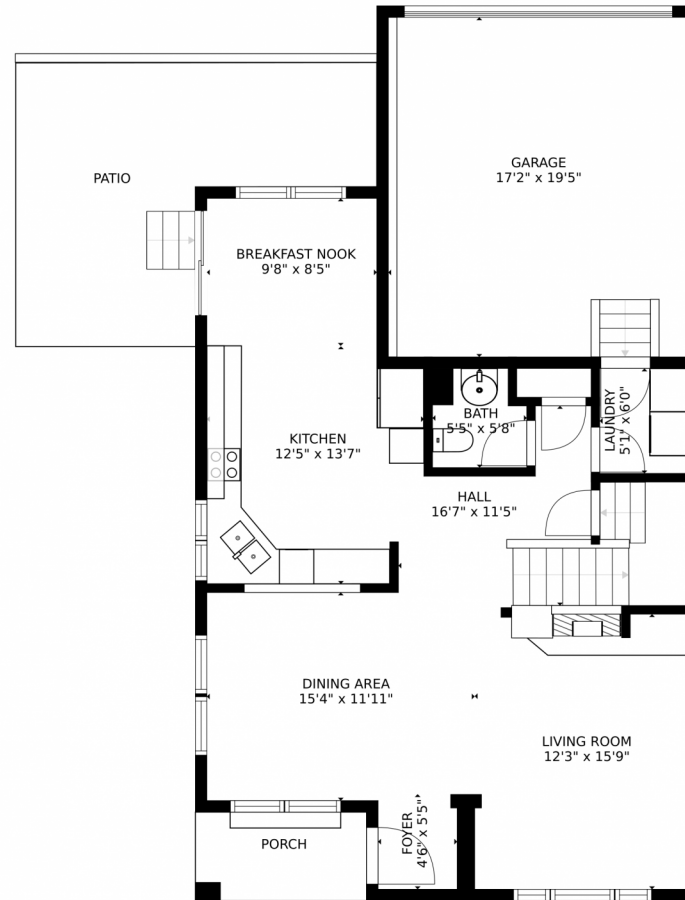

14332 Wright Way
 Broomfield, CO 80023
 COMMUNITY: The Broadlands

PRICE \$430,000

Single Family 2429 SQFT 3 Beds 2/1 Baths 0.07 Acre

PROPERTY DETAILS

Stunning Cottages at the Broadlands home! Perfect front patio overlooking the complex pool/green space. Great floor plan, open and bright with Living Room (vaulted ceiling) fireplace with custom tile, built in's, large dining room & eat-in kitchen with sliding glass door to spacious patio. Kitchen with painted cabinets, custom stone backsplash and S/S Hood/Appliances. Updated baths. Lots of windows make this home shine. Three bedrooms + Loft upstairs with spacious Master Suite attached bath and views of the mountains. 2-car garage attached. Close to trails, schools and shopping. Low maintenance living!

Terri Ellerington
 303-929-8116

terri@elevated-team.com

<https://www.remax.com/real-estate-agents/terri-ellerington-louisville-co/10205130>

Scan code
 for more
 property
 details

14332 Wright Way, Broomfield, CO 80023 – Main Level

SIZES AND DIMENSIONS ARE APPROXIMATE, ACTUAL MAY VARY.

Disclaimer: Sizes and Dimensions are Approximate, Actual May Vary.

Terri Ellerington

303-929-8116

terri@elevated-team.com

<https://www.remax.com/real-estate-agents/terri-ellerington-louisville-co/102051301>

Scan code
for more
property
details

14332 Wright Way, Broomfield, CO 80023 – 2nd Story

SIZES AND DIMENSIONS ARE APPROXIMATE, ACTUAL MAY VARY.

Disclaimer: Sizes and Dimensions are Approximate, Actual May Vary.