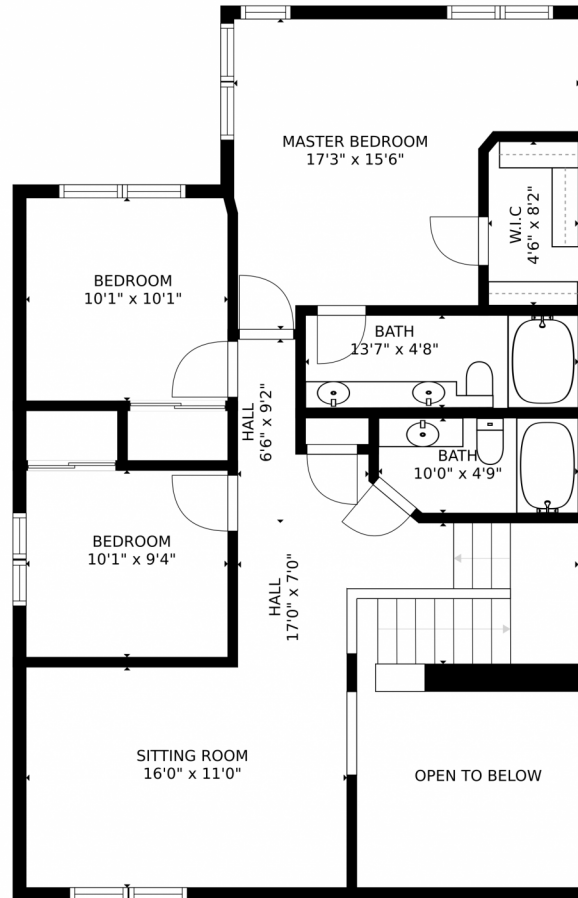

14332 Wright Way
 Broomfield, CO 80023
 COMMUNITY: The Broadlands

PRICE \$430,000

Single Family 2429 SQFT 3 Beds 2/1 Baths 0.07 Acre

PROPERTY DETAILS

Stunning Cottages at the Broadlands home! Perfect front patio overlooking the complex pool/green space. Great floor plan, open and bright with Living Room (vaulted ceiling) fireplace with custom tile, built in's, large dining room & eat-in kitchen with sliding glass door to spacious patio. Kitchen with painted cabinets, custom stone backsplash and S/S Hood/Appliances. Updated baths. Lots of windows make this home shine. Three bedrooms + Loft upstairs with spacious Master Suite attached bath and views of the mountains. 2-car garage attached. Close to trails, schools and shopping. Low maintenance living!

SIZES AND DIMENSIONS ARE APPROXIMATE, ACTUAL MAY VARY.

Disclaimer: Sizes and Dimensions are Approximate, Actual May Vary.

Terri Ellerington

303-929-8116

terri@elevated-team.com

<https://www.remax.com/real-estate-agents/terri-ellerington-louisville-co/102051301>

Scan code
for more
property
details

14332 Wright Way, Broomfield, CO 80023 – 2nd Story

SIZES AND DIMENSIONS ARE APPROXIMATE, ACTUAL MAY VARY.

Disclaimer: Sizes and Dimensions are Approximate, Actual May Vary.