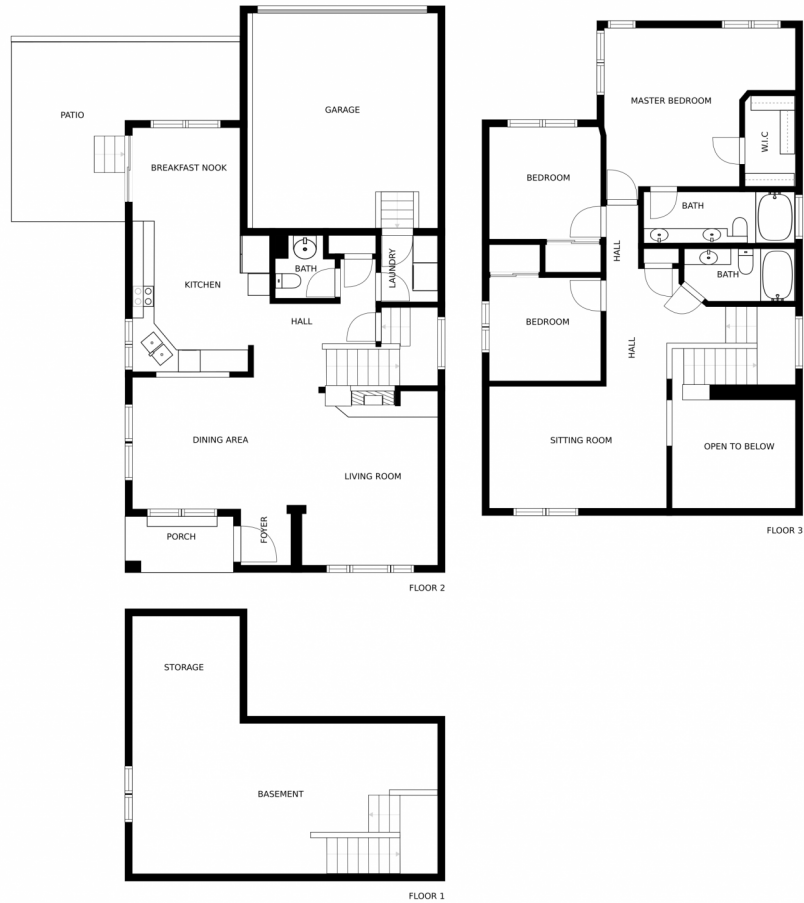

14332 Wright Way
 Broomfield, CO 80023
 COMMUNITY: The Broadlands

PRICE \$430,000

Single Family 2429 SQFT 3 Beds 2/1 Baths 0.07 Acre

PROPERTY DETAILS

Stunning Cottages at the Broadlands home! Perfect front patio overlooking the complex pool/green space. Great floor plan, open and bright with Living Room (vaulted ceiling) fireplace with custom tile, built in's, large dining room & eat-in kitchen with sliding glass door to spacious patio. Kitchen with painted cabinets, custom stone backsplash and S/S Hood/Appliances. Updated baths. Lots of windows make this home shine. Three bedrooms + Loft upstairs with spacious Master Suite attached bath and views of the mountains. 2-car garage attached. Close to trails, schools and shopping. Low maintenance living!

Scan code
for more
property
details

14332 Wright Way, Broomfield, CO 80023 – 2nd Story

SIZES AND DIMENSIONS ARE APPROXIMATE, ACTUAL MAY VARY.

Disclaimer: Sizes and Dimensions are Approximate, Actual May Vary.

Terri Ellerington
303-929-8116
terri@elevated-team.com
<https://www.remax.com/real-estate-agents/terri-ellerington-louisville-co/102051301>

14332 Wright Way, Broomfield, CO 80023 – All Floors

SIZES AND DIMENSIONS ARE APPROXIMATE, ACTUAL MAY VARY.