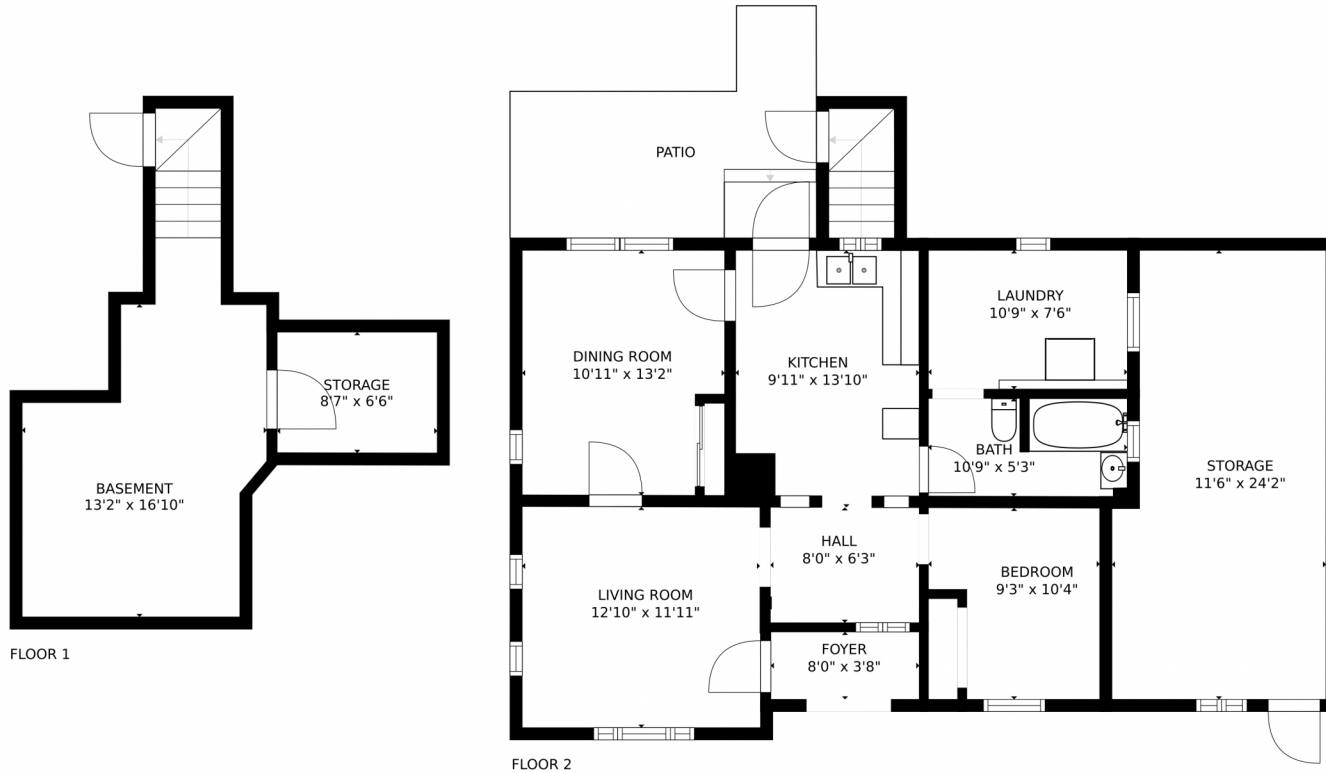

 Single Family  900 SQFT

# 3268 Pontiac Street, Denver, CO 80238 – All Levels

SIZES AND DIMENSIONS ARE APPROXIMATE, ACTUAL MAY VARY.

Disclaimer: Sizes and Dimensions are Approximate, Actual May Vary.