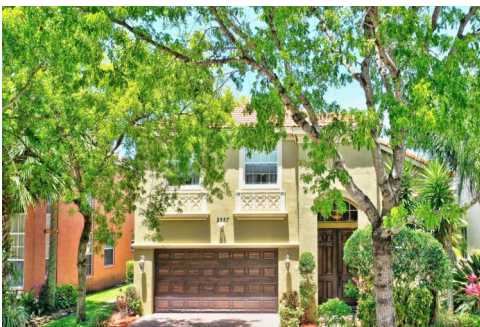

COLDWELL BANKER  
REALTY

2857 Shaughnessy Drive  
Wellington, FL 33414

 Single Family

 2850 SQFT

 4 Beds

 3 Baths

 2 Car

**Amy Drinnon**  
954-993-3669  
amy@amydrinnon.com  
<https://www.coldwellbankerhomes.com/fl/fort-lauderdale/agent>