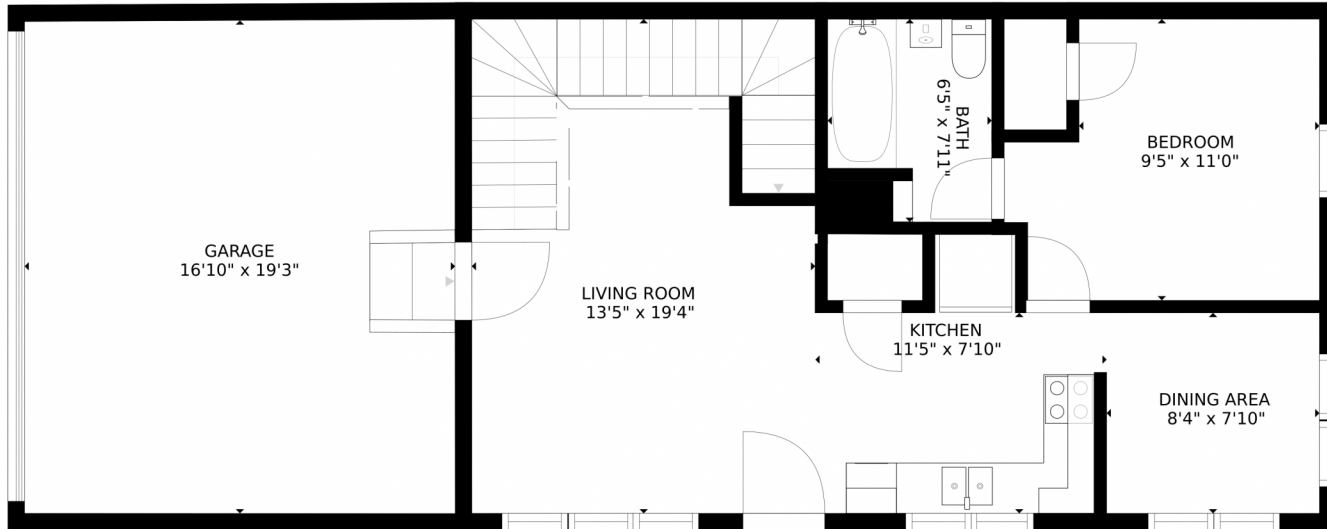

1464 Bergen Rock Street, Castle Rock, CO 80109 – Main Level

SIZES AND DIMENSIONS ARE APPROXIMATE, ACTUAL MAY VARY.

Disclaimer: Sizes and Dimensions are Approximate, Actual May Vary.

Motenia Rose- Deaver
303-810-7870
mrdteam@hotmail.com
<https://www.movingwithmoe.com>