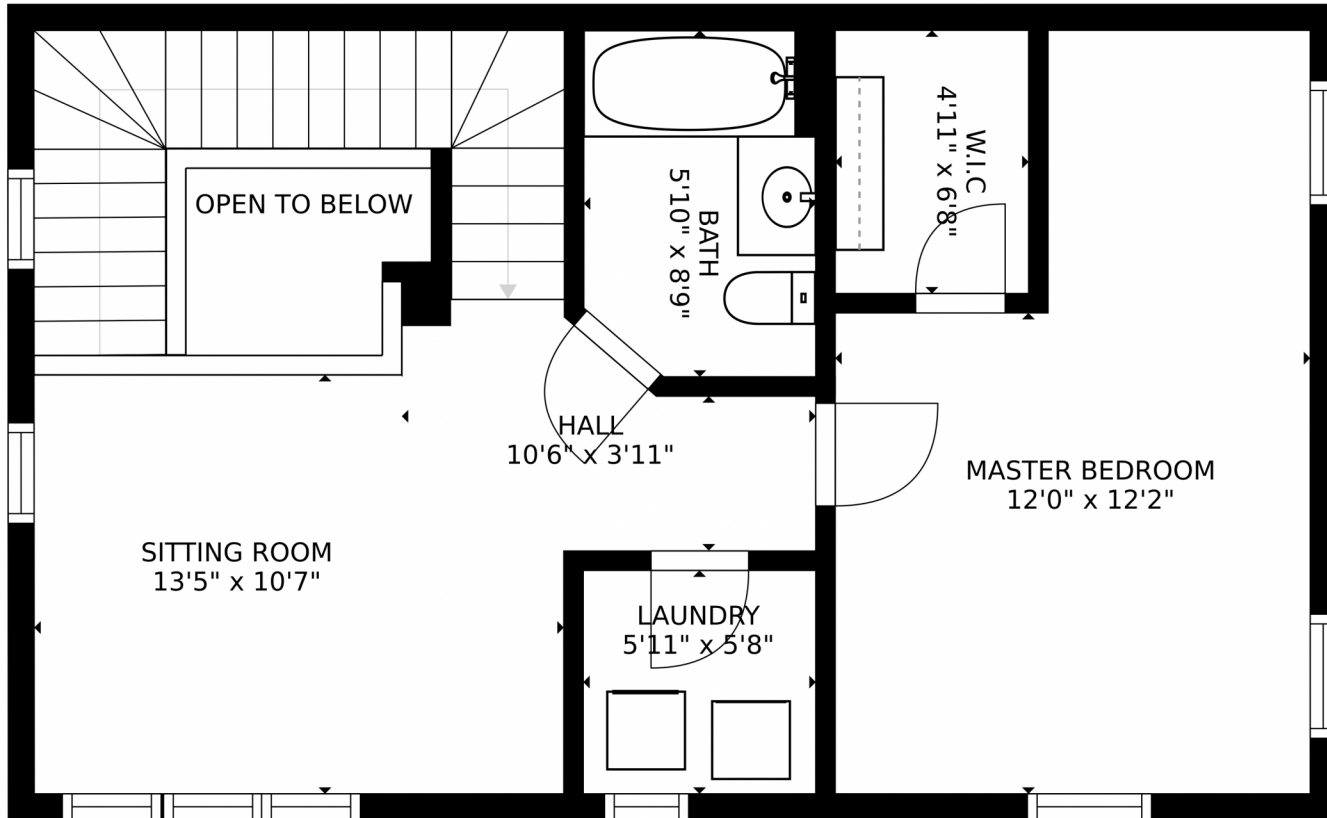

PROPERTY DETAILS

Charming town home! Main Floor Master!! You will fall in love with this chic and sun-filled end unit. Enter in to the inviting open-concept kitchen/living room area with beautiful windows and vaulted ceilings. Enjoy your morning coffee and sunshine in the cozy dining nook. Well-maintained and perfectly priced!! Upstairs is a huge loft that could be used as 3rd bedroom, office, or second living area. Plus 2nd bedroom, laundry, and full bath upstairs. Enjoy the serene sounds of nature right from your front porch! Two car attached garage! Extra storage, private enclosed yard, plus plenty of off-street parking for guests. The secluded Red Hawk town home community is nestled minutes away from Ridgeline Open Space and Red Hawk Ridge Golf Course, and still close to all of Castle Rock's main attractions!

Disclaimer: Sizes and Dimensions are Approximate, Actual May Vary.

Motenia Rose- Deaver
303-810-7870
mrdteam@hotmail.com
<https://www.movingwithmoe.com>

SIZES AND DIMENSIONS ARE APPROXIMATE, ACTUAL MAY VARY.

FLOOR 2

FLOOR 1

SIZES AND DIMENSIONS ARE APPROXIMATE, ACTUAL MAY VARY.

Disclaimer: Sizes and Dimensions are Approximate, Actual May Vary.

Motenia Rose- Deaver
303-810-7870
mrdteam@hotmail.com
<https://www.movingwithmoe.com>