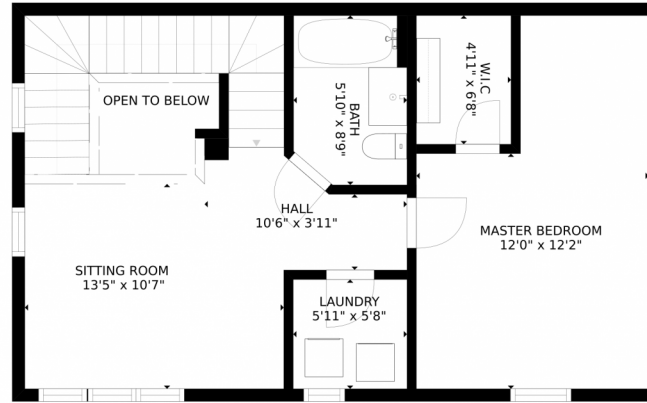

PROPERTY DETAILS

Charming town home! Main Floor Master!! You will fall in love with this chic and sun-filled end unit. Enter in to the inviting open-concept kitchen/living room area with beautiful windows and vaulted ceilings. Enjoy your morning coffee and sunshine in the cozy dining nook. Well-maintained and perfectly priced!! Upstairs is a huge loft that could be used as 3rd bedroom, office, or second living area. Plus 2nd bedroom, laundry, and full bath upstairs. Enjoy the serene sounds of nature right from your front porch! Two car attached garage! Extra storage, private enclosed yard, plus plenty of off-street parking for guests. The secluded Red Hawk town home community is nestled minutes away from Ridgeline Open Space and Red Hawk Ridge Golf Course, and still close to all of Castle Rock's main attractions!

Disclaimer: Sizes and Dimensions are Approximate, Actual May Vary.

Motenia Rose- Deaver
303-810-7870
mrdteam@hotmail.com
<https://www.movingwithmoe.com>

SIZES AND DIMENSIONS ARE APPROXIMATE, ACTUAL MAY VARY.

FLOOR 2

FLOOR 1

SIZES AND DIMENSIONS ARE APPROXIMATE, ACTUAL MAY VARY.

Disclaimer: Sizes and Dimensions are Approximate, Actual May Vary.

Motenia Rose- Deaver
303-810-7870
mrdteam@hotmail.com
<https://www.movingwithmoe.com>