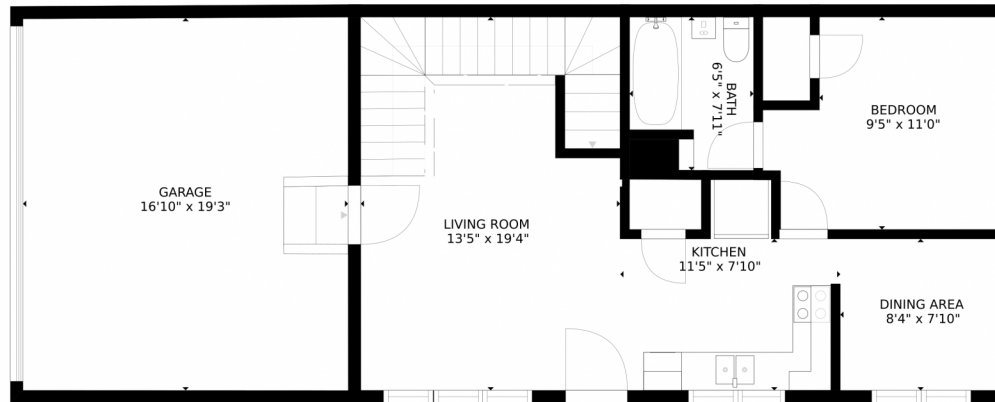

Disclaimer: Sizes and Dimensions are Approximate, Actual May Vary.

Motenia Rose- Deaver
303-810-7870
mrdteam@hotmail.com
<https://www.movingwithmoe.com>

1464 Bergen Rock Street, Castle Rock, CO 80109 – All Floors

FLOOR 2

FLOOR 1

SIZES AND DIMENSIONS ARE APPROXIMATE, ACTUAL MAY VARY.

Disclaimer: Sizes and Dimensions are Approximate, Actual May Vary.

Motenia Rose- Deaver
303-810-7870
mrdteam@hotmail.com
<https://www.movingwithmoe.com>