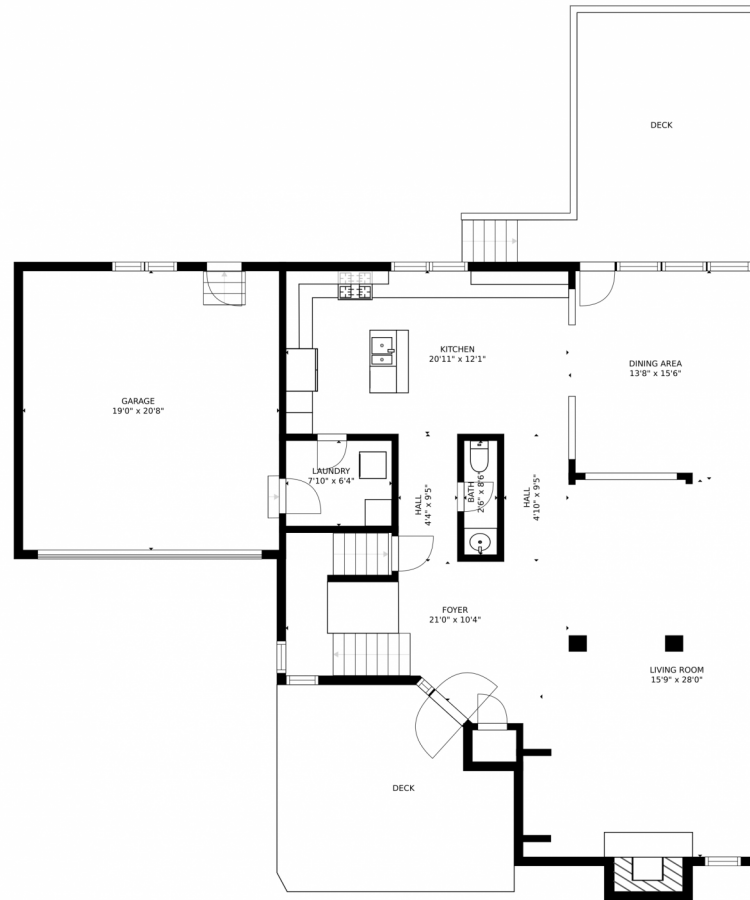

Single Family

3000 SQFT

Peg Schroeder
303-885-4404
peg@tuppersteam.com

Scan code
for more
property
details

5391 Three Sisters Circle, Evergreen, CO 80439 – Main Level

SIZES AND DIMENSIONS ARE APPROXIMATE, ACTUAL MAY VARY.

Disclaimer: Sizes and Dimensions are Approximate, Actual May Vary.

Peg Schroeder
303-885-4404
peg@tuppersteam.com

5391 Three Sisters Circle, Evergreen, CO 80439 – 2nd Story

SIZES AND DIMENSIONS ARE APPROXIMATE, ACTUAL MAY VARY.