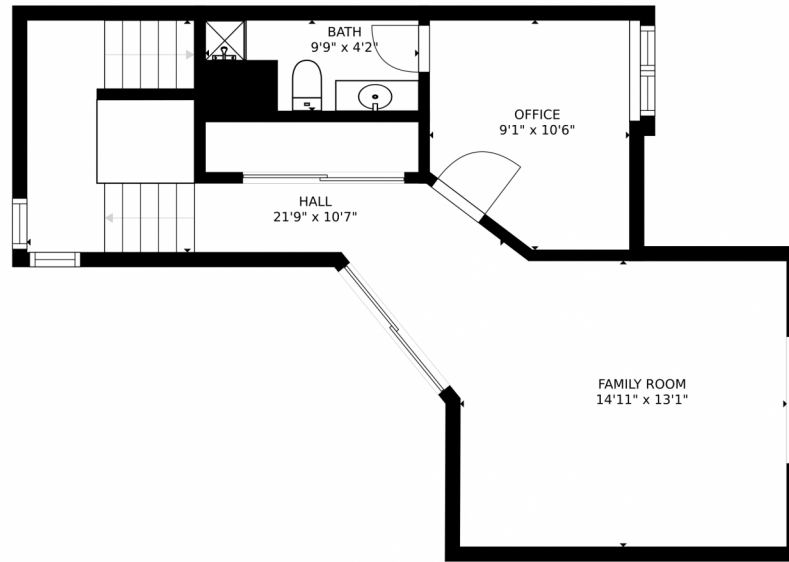

Disclaimer: Sizes and Dimensions are Approximate, Actual May Vary.

Peg Schroeder
303-885-4404
peg@tuppersteam.com

Scan code
for more
property
details

5391 Three Sisters Circle, Evergreen, CO 80439 – Lower Level

SIZES AND DIMENSIONS ARE APPROXIMATE, ACTUAL MAY VARY.

Disclaimer: Sizes and Dimensions are Approximate, Actual May Vary.

Peg Schroeder
303-885-4404
peg@tuppersteam.com

5391 Three Sisters Circle, Evergreen, CO 80439 – All Floors