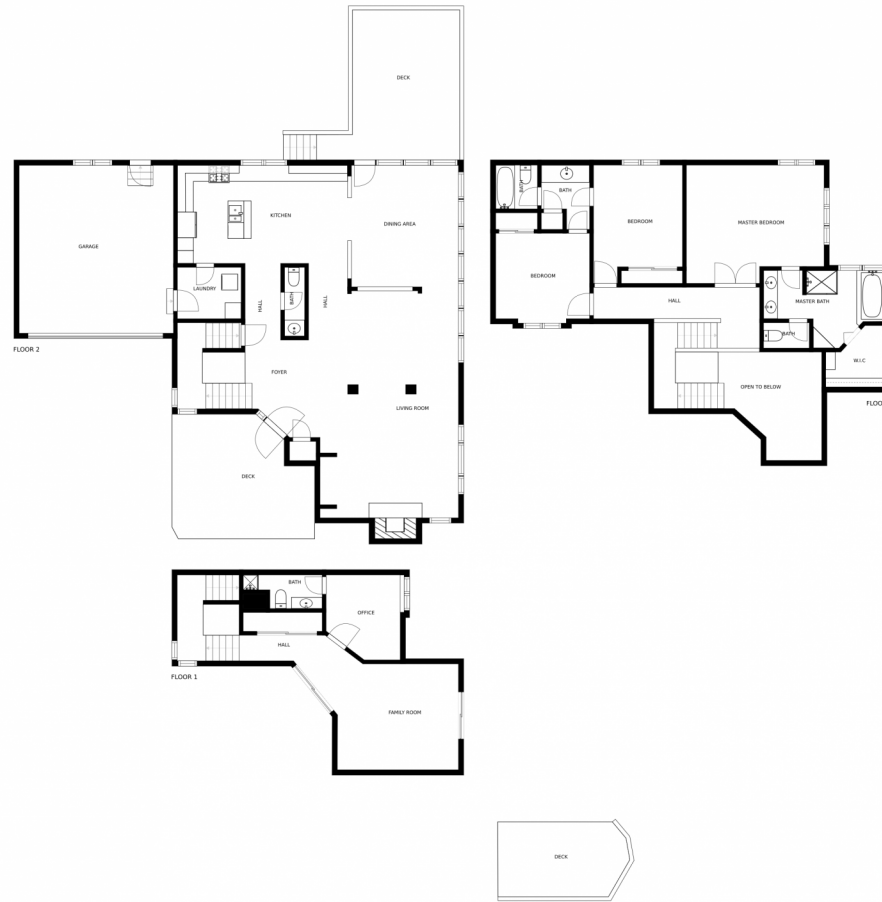

SIZES AND DIMENSIONS ARE APPROXIMATE, ACTUAL MAY VARY.

Disclaimer: Sizes and Dimensions are Approximate, Actual May Vary.

Peg Schroeder
303-885-4404
peg@tuppersteam.com

5391 Three Sisters Circle, Evergreen, CO 80439 – All Floors