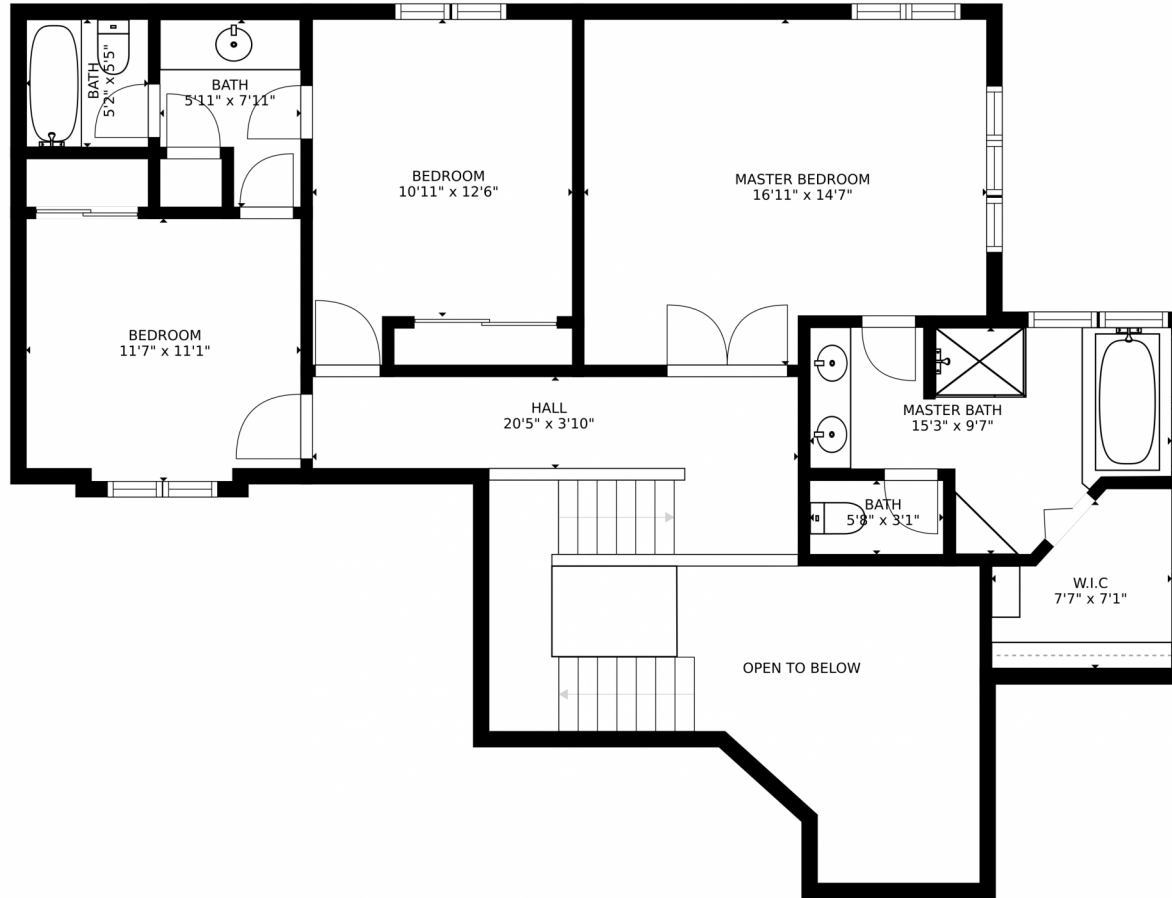

Single Family

3000 SQFT

Peg Schroeder
303-885-4404
peg@tuppersteam.com

Scan code
for more
property
details

5391 Three Sisters Circle, Evergreen, CO 80439 – Main Level

SIZES AND DIMENSIONS ARE APPROXIMATE, ACTUAL MAY VARY.

Disclaimer: Sizes and Dimensions are Approximate, Actual May Vary.

Peg Schroeder
303-885-4404
peg@tuppersteam.com

5391 Three Sisters Circle, Evergreen, CO 80439 – 2nd Story

SIZES AND DIMENSIONS ARE APPROXIMATE, ACTUAL MAY VARY.