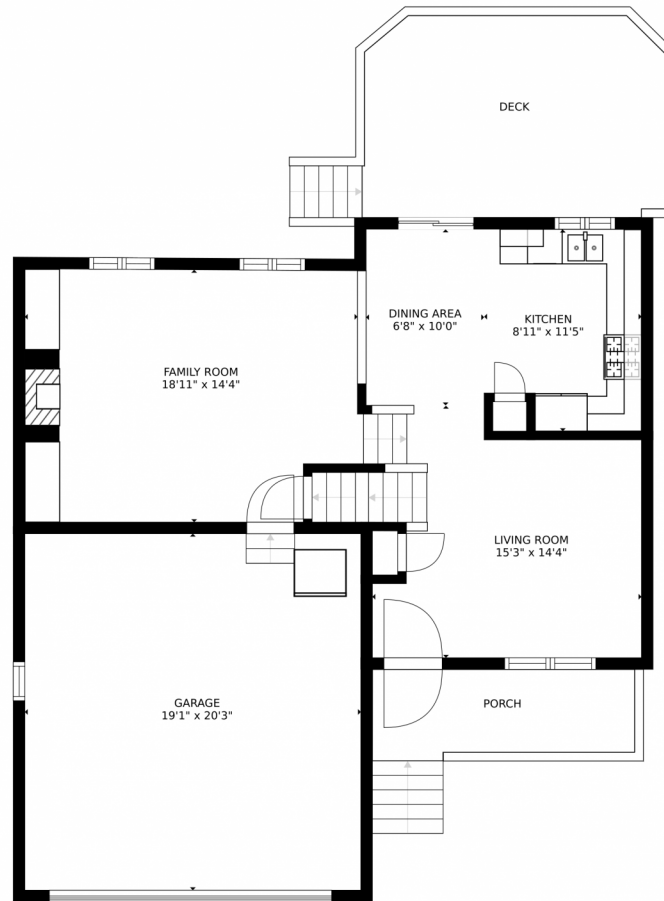

12161 Crabapple Street
 Broomfield, CO 80020
COMMUNITY: Brandywine

MLS # 8607499
PRICE \$430,000

New Listing in Brandywine

Single Family 1884 SQFT 3 Beds 3 Baths 2 Car 0.1 Acre

PROPERTY DETAILS

Don't miss out on this wonderful move-in ready home in Brandywine. This four bed three bath tri-level is super clean and ready for a new owner. This home features beautiful laminate flooring, vaulted ceilings, newer interior paint, an open floor plan, a large deck, and a nicely landscaped backyard. The basement is fully finished and is set up to be a 4th bedroom with a very nice 3/4 bath but it can also be used as another living area. This home is within walking distance to schools, shopping, dining, Metzger Farms Open Space and the Broomfield Town Center. I-25 is only a few minutes away for a quick commute. Don't let this one get away, schedule your showing today!

Jessica McAnally
 303-829-1623
 homesbyjess@comcast.net
<https://www.homesbyjesscolorado.com>

Scan code for more property details

SIZES AND DIMENSIONS ARE APPROXIMATE, ACTUAL MAY VARY.

Disclaimer: Sizes and Dimensions are Approximate, Actual May Vary.