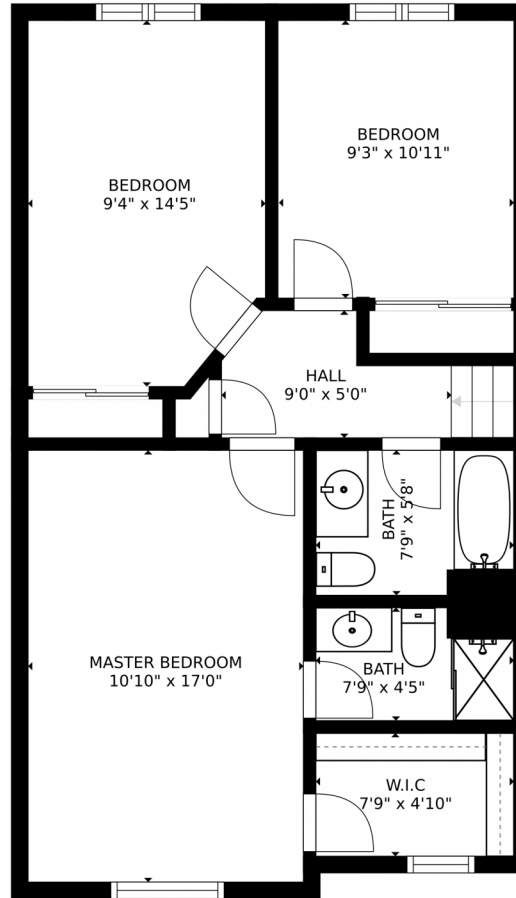

SIZES AND DIMENSIONS ARE APPROXIMATE, ACTUAL MAY VARY.

Disclaimer: Sizes and Dimensions are Approximate, Actual May Vary.

Jessica McAnally
303-829-1623
homesbyjess@comcast.net
<https://www.homesbyjesscolorado.com>