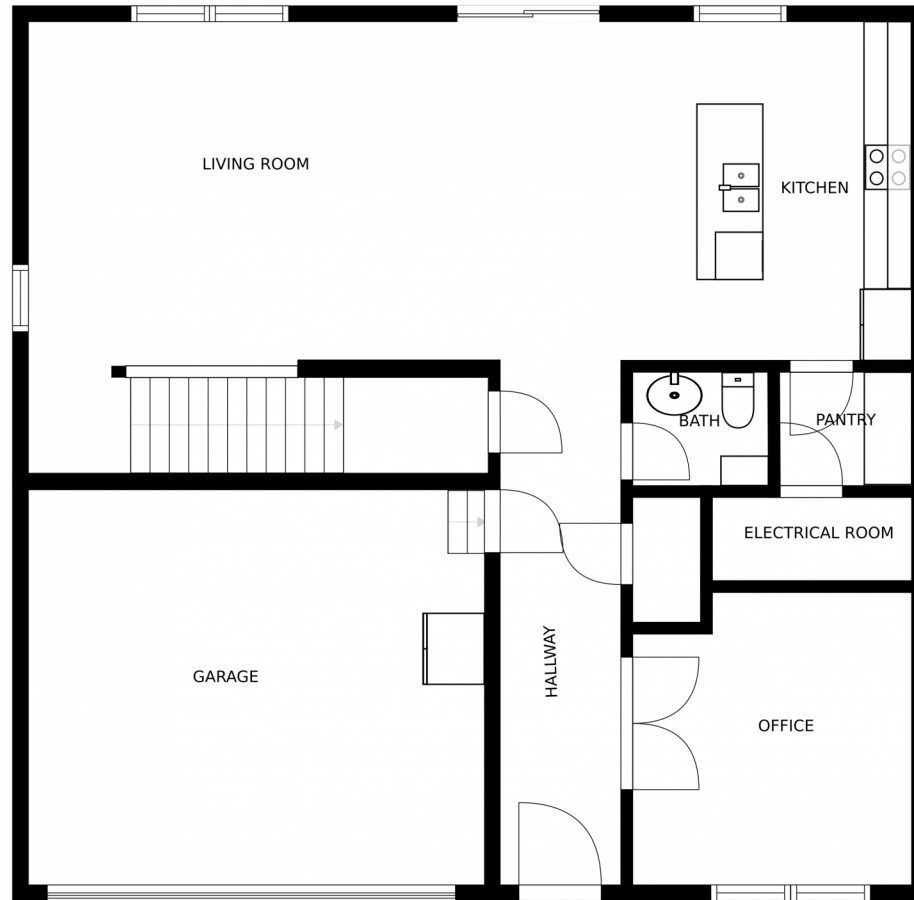

Single Family

2500 SQFT

Jennifer Lee
303-456-5227
navigatingcolorado@gmail.com
<https://jenniferguidescolorado.kw.com/>

Scan code
for more
property
details

527 Hermosa Street, Lochbuie, CO 80603 – Main Level