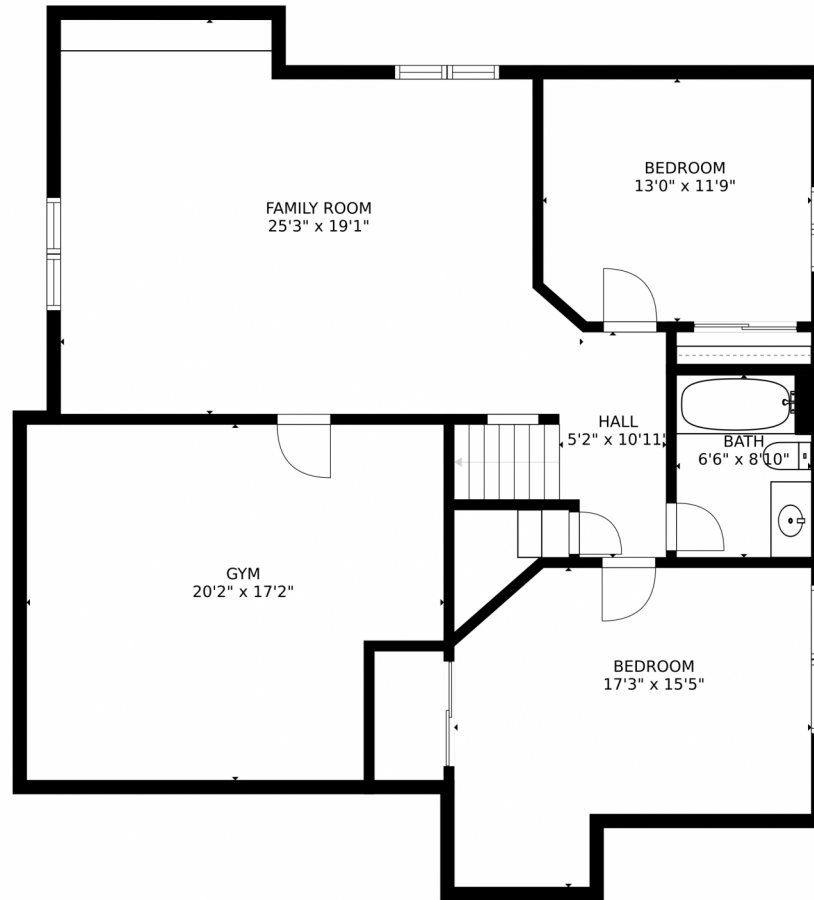

Single Family

2990 SQFT

Jennifer Lee
303-456-5227
navigatingcolorado@gmail.com
<https://jenniferguidescolorado.kw.com/>

Scan code
for more
property
details

SIZES AND DIMENSIONS ARE APPROXIMATE, ACTUAL MAY VARY.

SIZES AND DIMENSIONS ARE APPROXIMATE, ACTUAL MAY VARY.

Disclaimer: Sizes and Dimensions are Approximate, Actual May Vary.

Jennifer Lee
303-456-5227
navigatingcolorado@gmail.com
<https://jenniferguidescolorado.kw.com/>