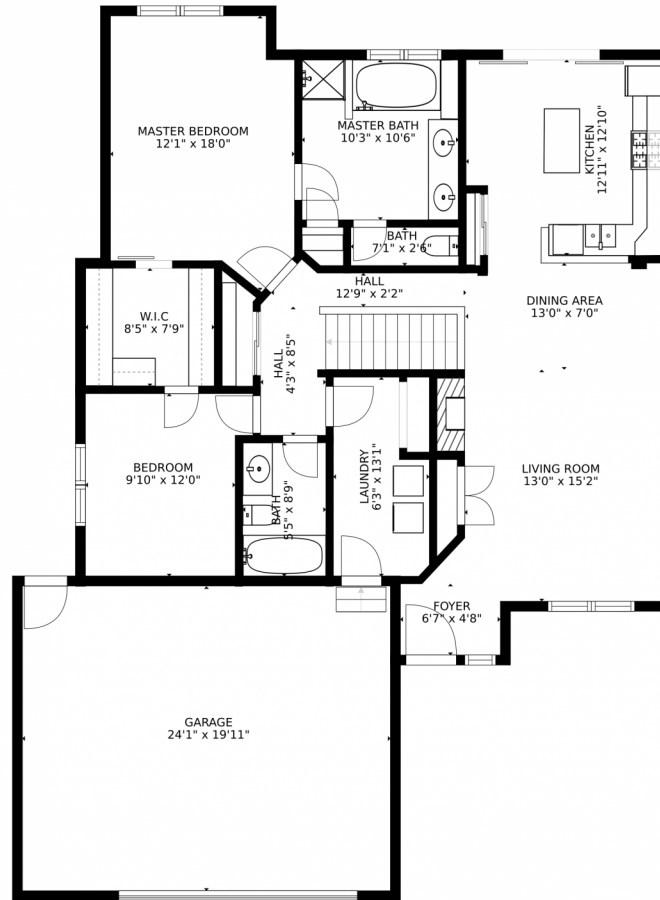

431 Oxbow Drive, Monument, CO 80132 – Main Floor

SIZES AND DIMENSIONS ARE APPROXIMATE, ACTUAL MAY VARY.

Disclaimer: Sizes and Dimensions are Approximate, Actual May Vary.

Jennifer Lee

303-456-5227

navigatingcolorado@gmail.com

<https://jenniferguidescolorado.kw.com/>

Scan code
for more
property
details