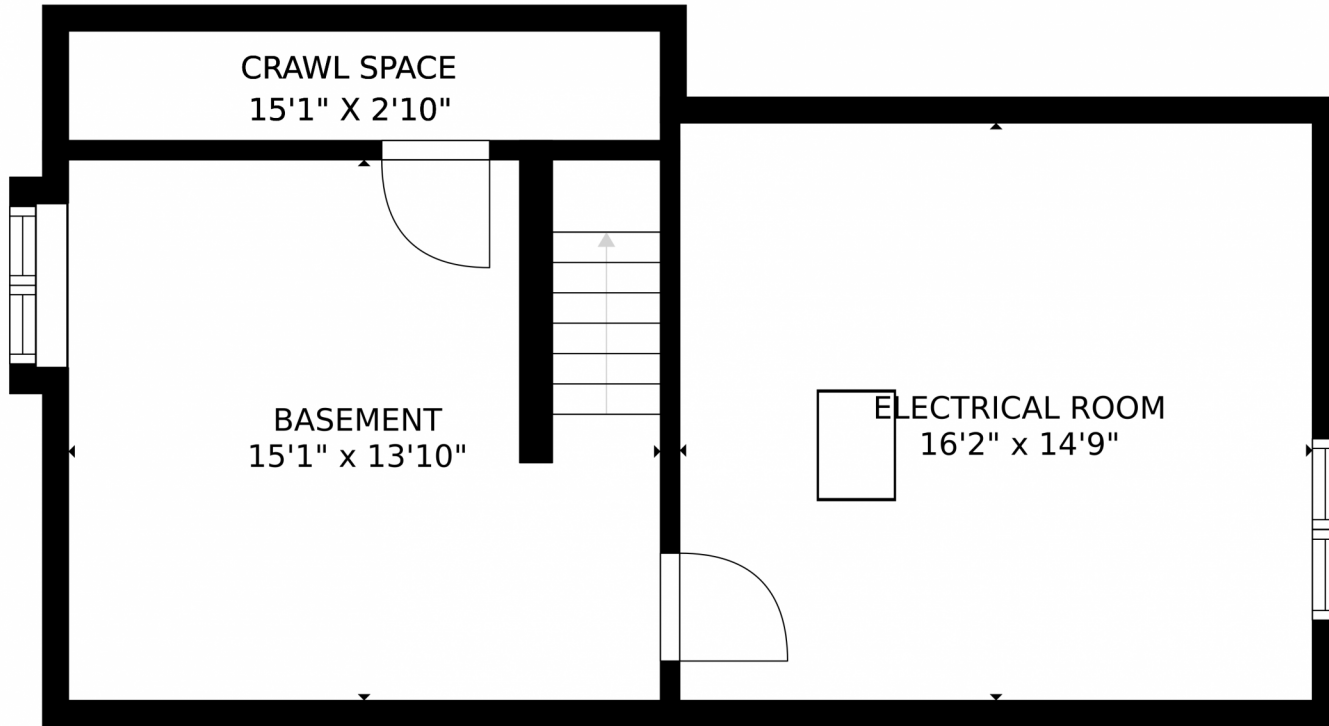

SIZES AND DIMENSIONS ARE APPROXIMATE, ACTUAL MAY VARY.

Disclaimer: Sizes and Dimensions are Approximate, Actual May Vary.

Joe Benjamin

720-244-3343

Joseph.Benjamin@exprealty.com

<http://https://www.GreatLifeColorado.com>

Scan code
for more
property
details