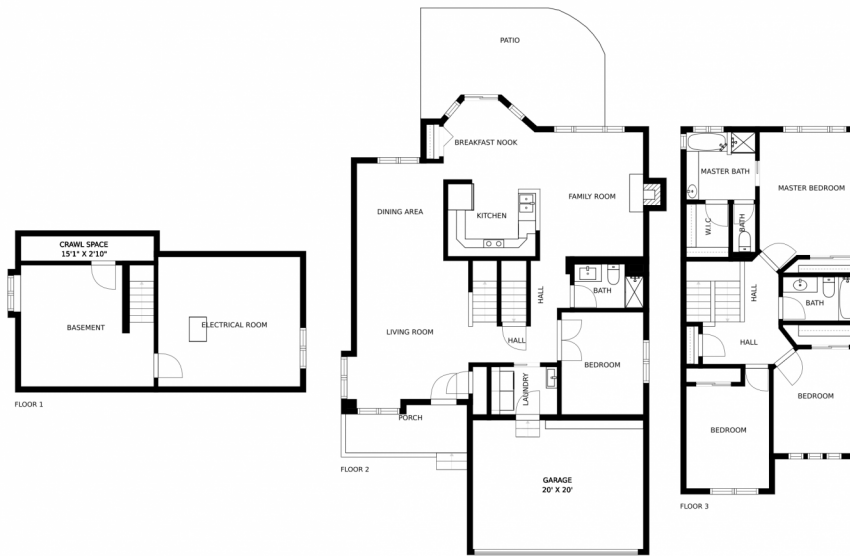

12668 West Dorado Place, Littleton, CO 80127 – All Floors

GARAGE

SIZES AND DIMENSIONS ARE APPROXIMATE, ACTUAL MAY VARY.

Disclaimer: Sizes and Dimensions are Approximate, Actual May Vary.

Joe Benjamin
720-244-3343
Joseph.Benjamin@exprealty.com
<http://https://www.GreatLifeColorado.com>