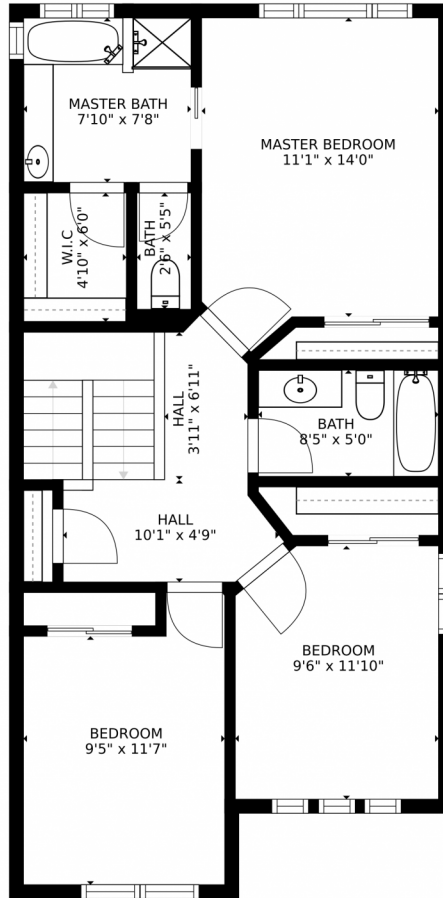

## PROPERTY DETAILS

Open floor plan with outstanding features! This home is a step above the rest with hardwood floors, updated/remodeled bathrooms, large master suite with walk in closets, updated kitchen with stainless steel appliances and an amazing view through the breakfast nook's large windows. Relax in the large family room while warming by the high efficiency gas fireplace or enjoy the back deck while listening to the gentle sound of a water fountain under ample shade. Large garage to keep your vehicles out of the weather or use as a shop for your projects. Enjoy your lovely back yard with beautiful planters containing vegetables and berries with a drip line system to maintain the foliage, all of which makes the backyard truly feel like your own private retreat. Short walk to Mount Carbon Elementary and large park ! Beautiful community close to C-470, Bowles and Southwest plaza, and quick access to hiking and bike trail!!! This is a perfect home for someone who wants a turn key property with an easy yard to maintain.

**Joe Benjamin**  
 720-244-3343  
 Joseph.Benjamin@exprealty.com  
<http://https://www.GreatLifeColorado.com>

12668 West Dorado Place, Littleton, CO 80127 – 2nd Floor

SIZES AND DIMENSIONS ARE APPROXIMATE, ACTUAL MAY VARY.

# 12668 West Dorado Place, Littleton, CO 80127 – Main Floor

GARAGE  
19'5" x 14'8"

SIZES AND DIMENSIONS ARE APPROXIMATE, ACTUAL MAY VARY.

Disclaimer: Sizes and Dimensions are Approximate, Actual May Vary.