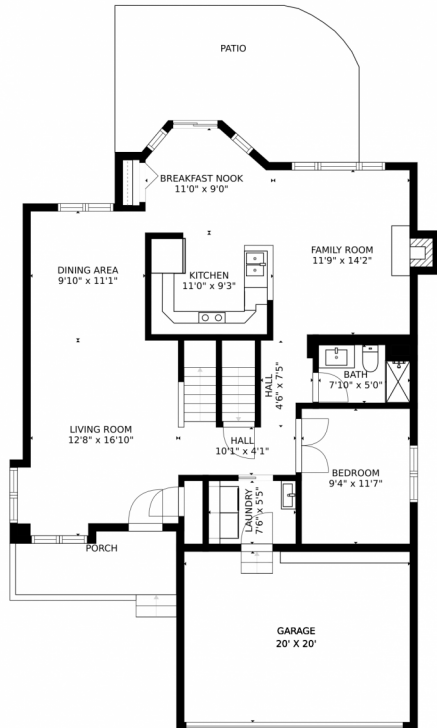

## PROPERTY DETAILS

Open floor plan with outstanding features! This home is a step above the rest with hardwood floors, updated/remodeled bathrooms, large master suite with walk in closets, updated kitchen with stainless steel appliances and an amazing view through the breakfast nook's large windows. Relax in the large family room while warming by the high efficiency gas fireplace or enjoy the back deck while listening to the gentle sound of a water fountain under ample shade. Large garage to keep your vehicles out of the weather or use as a shop for your projects. Enjoy your lovely back yard with beautiful planters containing vegetables and berries with a drip line system to maintain the foliage, all of which makes the backyard truly feel like your own private retreat. Short walk to Mount Carbon Elementary and large park ! Beautiful community close to C-470, Bowles and Southwest plaza, and quick access to hiking and bike trail!!! This is a perfect home for someone who wants a turn key property with an easy yard to maintain.

Disclaimer: Sizes and Dimensions are Approximate, Actual May Vary.

**Joe Benjamin**

720-244-3343

Joseph.Benjamin@exprealty.com

<http://https://www.GreatLifeColorado.com>

Scan code  
for more  
property  
details

# 12668 West Dorado Place, Littleton, CO 80127 – Main Floor

GARAGE  
19'5" x 14'8"

SIZES AND DIMENSIONS ARE APPROXIMATE, ACTUAL MAY VARY.

Disclaimer: Sizes and Dimensions are Approximate, Actual May Vary.