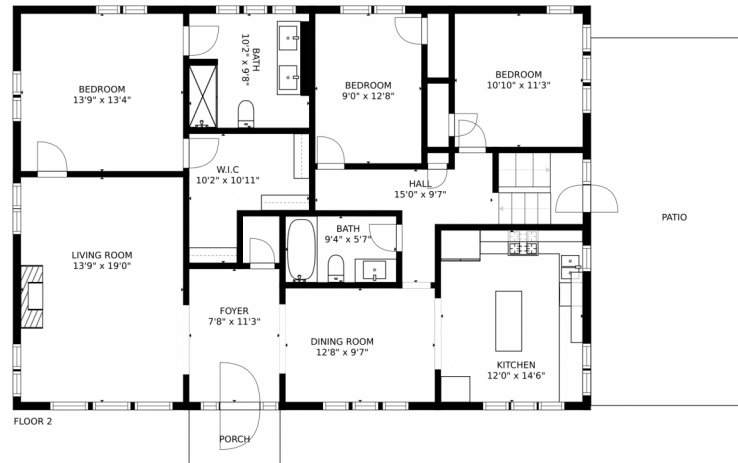

4301 East 13th Avenue
Denver, CO 80220

Single Family

2994 SQFT

Karla Kirkpatrick-Adams
720-217-8790
karla@hingegroup.com

Scan code
for more
property
details

4301 East 13th Avenue, Denver, CO 80220 – all levels

SIZES AND DIMENSIONS ARE APPROXIMATE, ACTUAL MAY VARY.

Disclaimer: Sizes and Dimensions are Approximate, Actual May Vary.

Karla Kirkpatrick-Adams
720-217-8790
karla@hingegroup.com