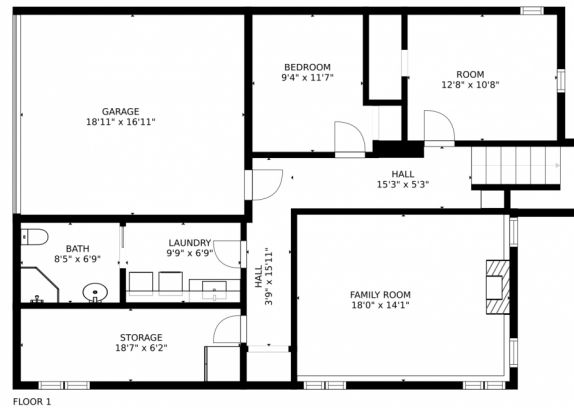

4301 East 13th Avenue
Denver, CO 80220

Single Family

2994 SQFT

Karla Kirkpatrick-Adams
720-217-8790
karla@hingegroup.com

Scan code
for more
property
details

4301 East 13th Avenue, Denver, CO 80220 – all levels

SIZES AND DIMENSIONS ARE APPROXIMATE, ACTUAL MAY VARY.

Disclaimer: Sizes and Dimensions are Approximate, Actual May Vary.

Karla Kirkpatrick-Adams
720-217-8790
karla@hingegroup.com