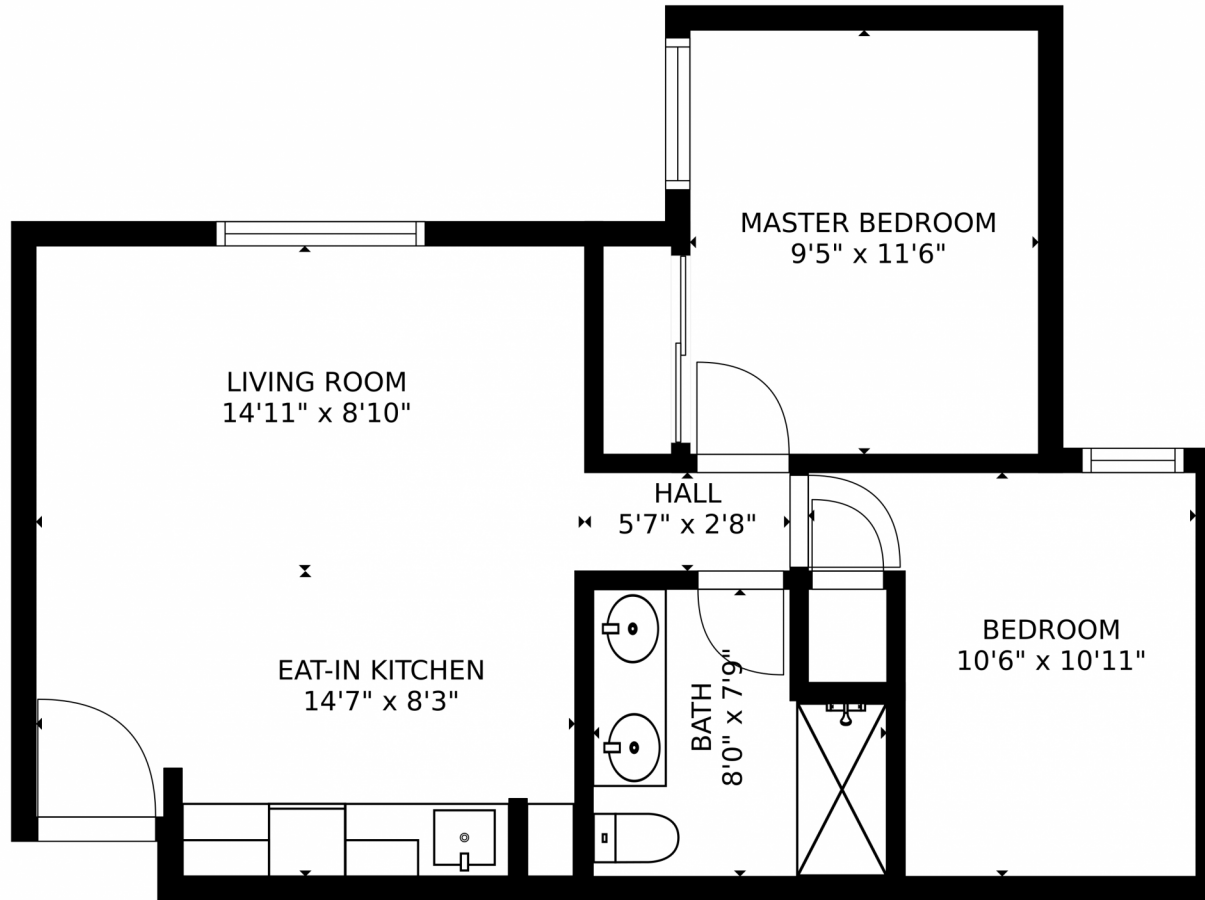

2101 South Garfield Avenue
Loveland, CO 80537

 Condominium  640 SQFT

Holly Turner
970-213-4284

hturner2@good-sam.com

<https://www.good-sam.com/locations/loveland-village>

Scan code
for more
property
details

SIZES AND DIMENSIONS ARE APPROXIMATE, ACTUAL MAY VARY.

Disclaimer: Sizes and Dimensions are Approximate, Actual May Vary.

Holly Turner
970-213-4284

hturner2@good-sam.com

<https://www.good-sam.com/locations/loveland-village>