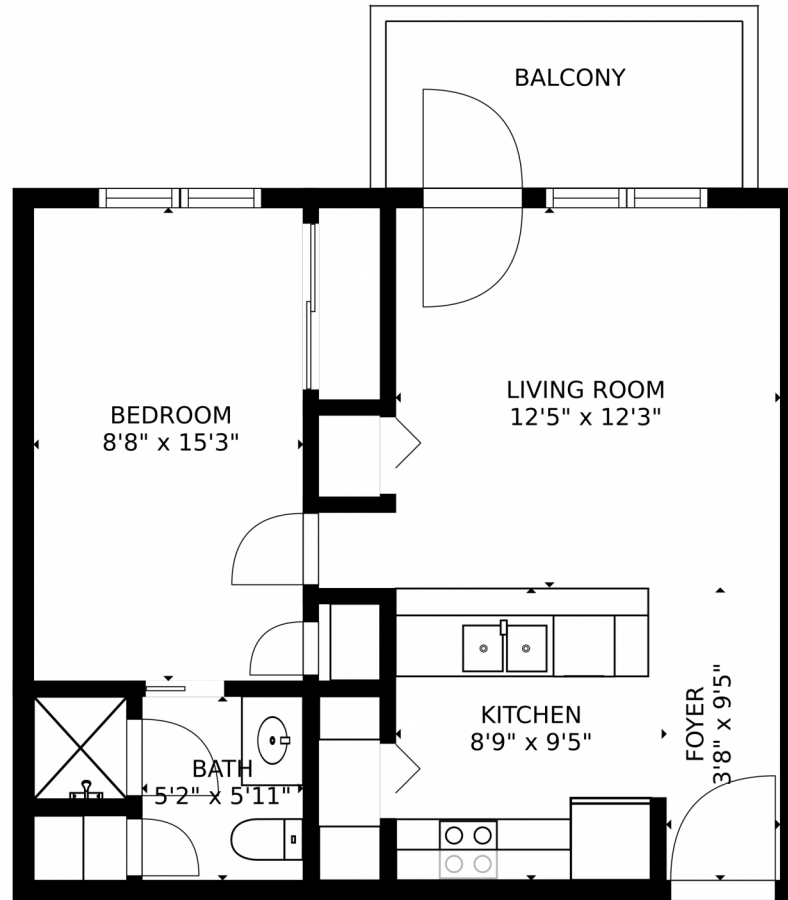

2101 South Garfield Avenue
Loveland, CO 80537

 Condominium  640 SQFT

Holly Turner
970-213-4284

hturner2@good-sam.com

<https://www.good-sam.com/locations/loveland-village>

Scan code
for more
property
details

2101 South Garfield Avenue, Loveland, CO 80537 – Main - Unit 248

SIZES AND DIMENSIONS ARE APPROXIMATE, ACTUAL MAY VARY.

Disclaimer: Sizes and Dimensions are Approximate, Actual May Vary.

Holly Turner
970-213-4284