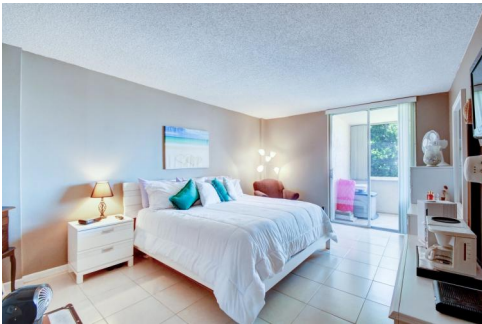

740 Federal Highway #215  
 Pompano Beach, FL 33062  
 COMMUNITY: Bay Yacht Club

MLS  
 # F10242890  
 PRICE \$339,000

FANTASTIC WATER VIEWS!

Condominium

1025 SQFT

2 Beds

2 Baths

PROPERTY DETAILS

AMAZING WATER VIEWS THE MINUTE YOU WALK IN THE UNIT! UPDATED NEW KITCHEN WITHIN THE PAST 2 YEARS. TILE FLOORS THROUGH OUT. VERY SPACIOUS BEDROOMS. CLOSETS WITH SHELVING. CENTRAL A/C IS 1 YEAR OLD. LARGE SCREENED BALCONY IS LIKE HAVING AN ADDITIONAL ROOM OVERLOOKING LAKE SANTA BARBARA! UNIT COMES WITH EXTRA STORAGE SPACE. BEAUTIFUL HEATED POOL WITH FANTASTIC WATER VIEWS & COMMUNITY GRILL FOR OUTSIDE BBQ'S OVERLOOKING THE LAKE. GREAT GYM WITH MANY WORK OUT OPTIONS! PET FRIENDLY BUILDING UP TO 25 LBS. GREAT LOCATION CLOSE TO RESTAURANTS AND SHOPPING! SHOWS GREAT AND EASY TO SHOW!