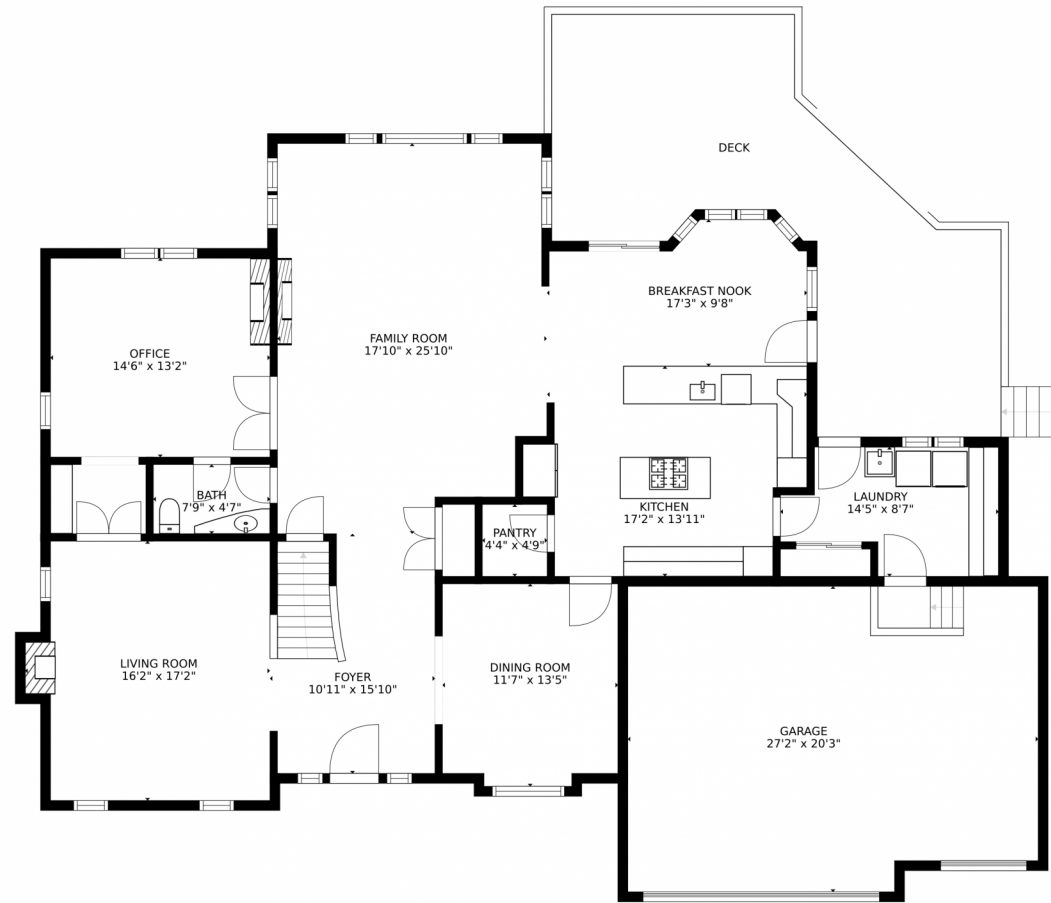

Single Family

5592 SQFT

**Chris Gibson**  
720-449-6622  
C@chrisraygibson.com

Scan code  
for more  
property  
details

891 East Courtland Place, Littleton, CO 80126 – 2nd Story

SIZES AND DIMENSIONS ARE APPROXIMATE, ACTUAL MAY VARY.

Disclaimer: Sizes and Dimensions are Approximate, Actual May Vary.

**Chris Gibson**  
720-449-6622  
C@chrisraygibson.com

Scan code  
for more  
property  
details

# 891 East Courtland Place, Littleton, CO 80126 – Main Level

SIZES AND DIMENSIONS ARE APPROXIMATE, ACTUAL MAY VARY.

Disclaimer: Sizes and Dimensions are Approximate, Actual May Vary.

**Chris Gibson**  
720-449-6622  
C@chrisraygibson.com