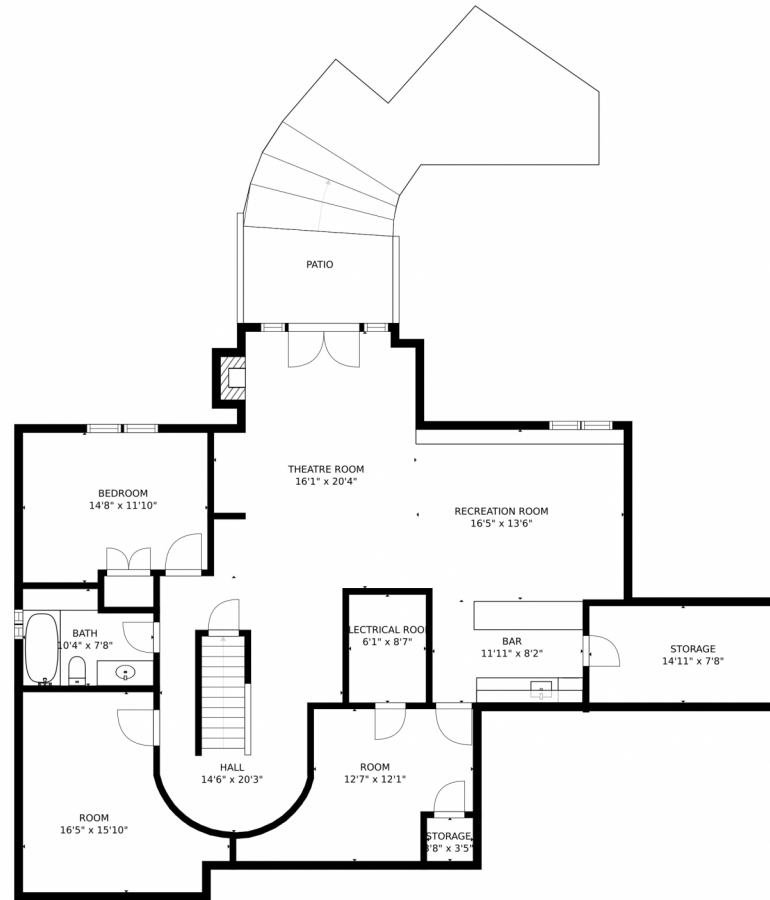

Single Family

5592 SQFT

**Chris Gibson**  
720-449-6622  
C@chrisraygibson.com

Scan code  
for more  
property  
details

891 East Courtland Place, Littleton, CO 80126 – 2nd Story

SIZES AND DIMENSIONS ARE APPROXIMATE, ACTUAL MAY VARY.

Disclaimer: Sizes and Dimensions are Approximate, Actual May Vary.

**Chris Gibson**  
720-449-6622  
C@chrisraygibson.com

891 East Courtland Place, Littleton, CO 80126 – Lower Level

SIZES AND DIMENSIONS ARE APPROXIMATE, ACTUAL MAY VARY.

Disclaimer: Sizes and Dimensions are Approximate, Actual May Vary.

**Chris Gibson**  
720-449-6622  
C@chrisraygibson.com

Scan code  
for more  
property  
details