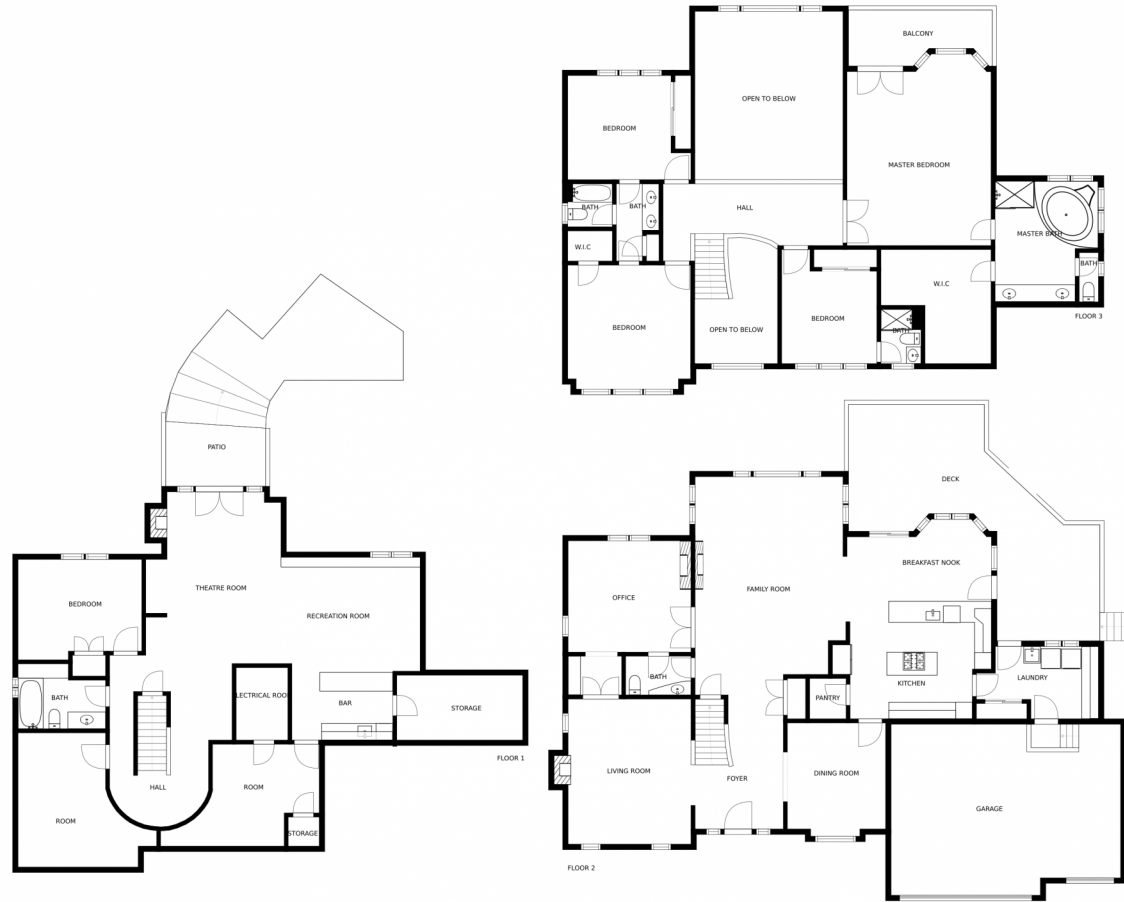

# 891 East Courtland Place, Littleton, CO 80126 – Main Level

SIZES AND DIMENSIONS ARE APPROXIMATE, ACTUAL MAY VARY.

Disclaimer: Sizes and Dimensions are Approximate, Actual May Vary.

**Chris Gibson**  
720-449-6622  
C@chrisraygibson.com

# 891 East Courtland Place, Littleton, CO 80126 – All Floors

SIZES AND DIMENSIONS ARE APPROXIMATE, ACTUAL MAY VARY.

Disclaimer: Sizes and Dimensions are Approximate, Actual May Vary.

**Chris Gibson**  
720-449-6622  
C@chrisraygibson.com