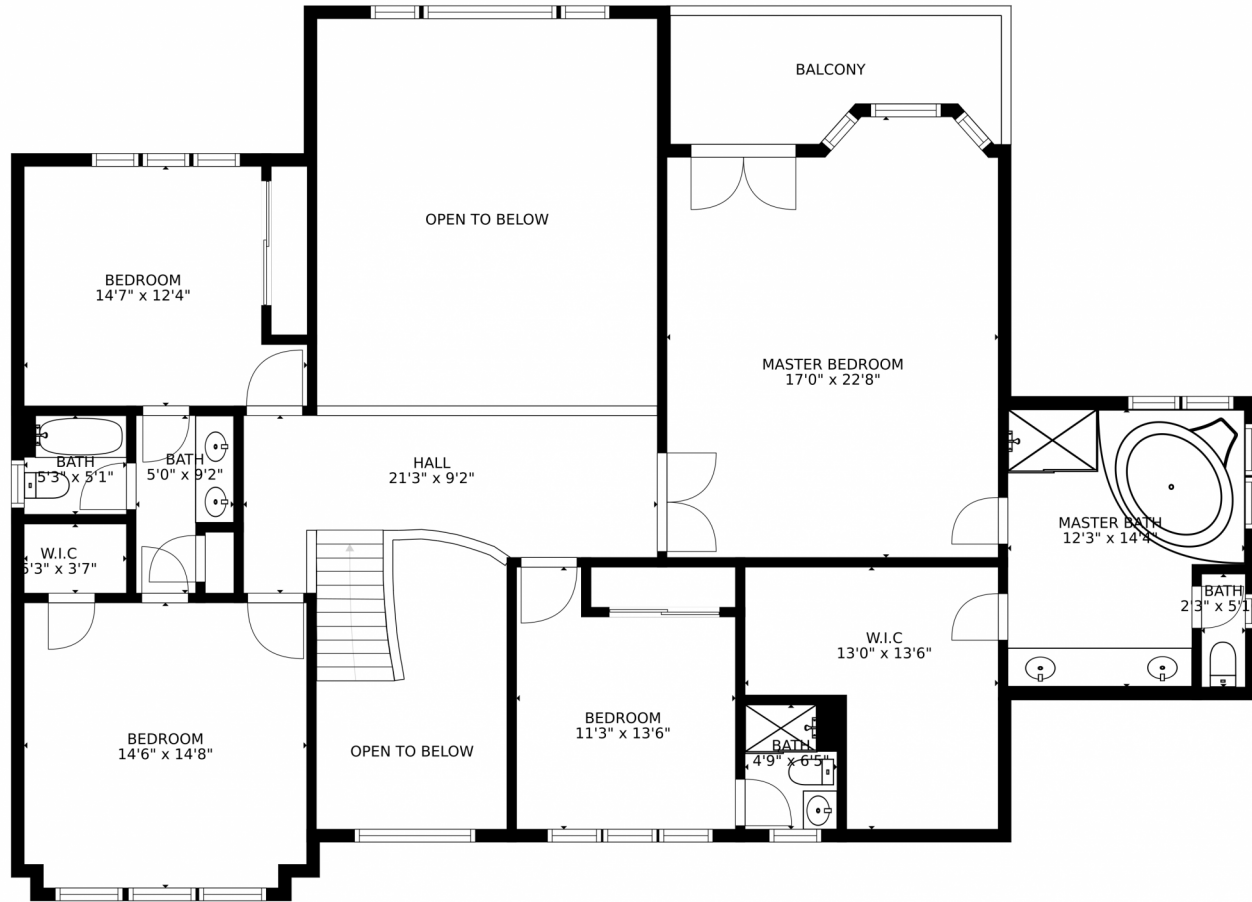

Single Family

5592 SQFT

**Chris Gibson**  
720-449-6622  
C@chrisraygibson.com

Scan code  
for more  
property  
details

891 East Courtland Place, Littleton, CO 80126 – 2nd Story

SIZES AND DIMENSIONS ARE APPROXIMATE, ACTUAL MAY VARY.

Disclaimer: Sizes and Dimensions are Approximate, Actual May Vary.

**Chris Gibson**  
720-449-6622  
C@chrisraygibson.com

891 East Courtland Place, Littleton, CO 80126 – Lower Level

SIZES AND DIMENSIONS ARE APPROXIMATE, ACTUAL MAY VARY.