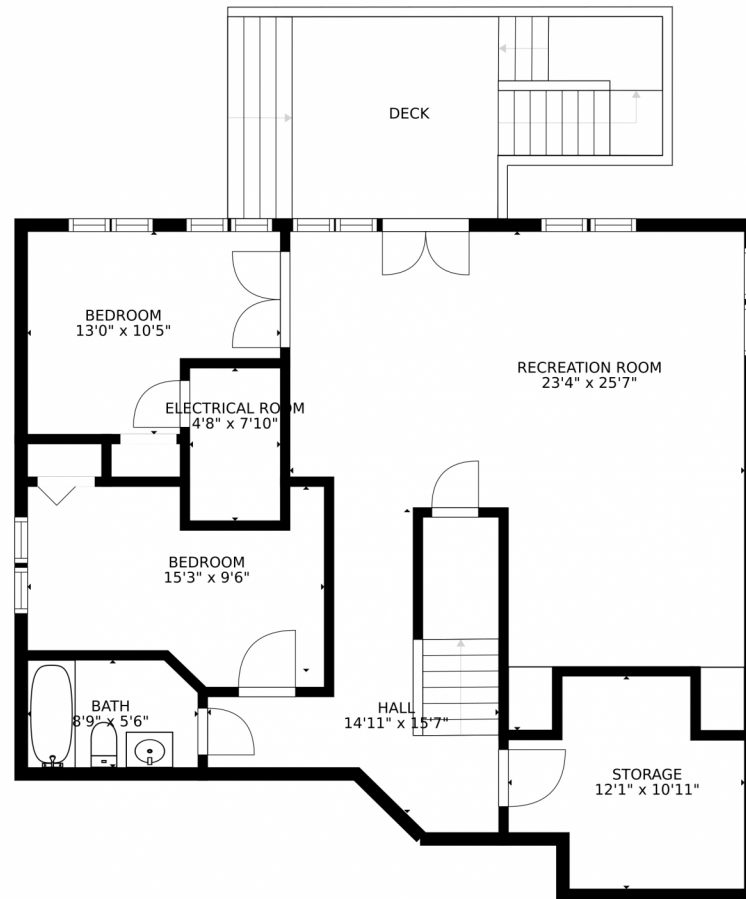

SIZES AND DIMENSIONS ARE APPROXIMATE, ACTUAL MAY VARY.

Disclaimer: Sizes and Dimensions are Approximate, Actual May Vary.

Julie Leins

720-474-0928

julieleins@kw.com

<https://coloradohomesdreamteam.com>

Scan code
for more
property
details

24005 High Meadow Drive, Golden, CO 80401 — Lower Level

SIZES AND DIMENSIONS ARE APPROXIMATE, ACTUAL MAY VARY.

Disclaimer: Sizes and Dimensions are Approximate, Actual May Vary.

Julie Leins

720-474-0928

julieleins@kw.com