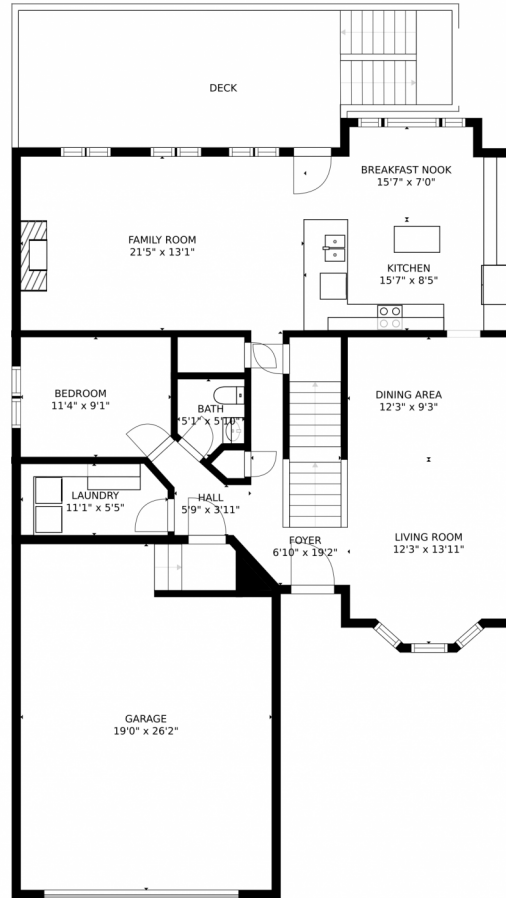

24005 High Meadow Drive
Golden, CO 80401

MLS # 7712734
PRICE \$765,000

Single Family

3440 SQFT

6 Beds

3/1 Baths

2 Car

0.13 Acre

Julie Leins
720-474-0928
julieleins@kw.com
<https://coloradohomesdreamteam.com>

Scan code
for more
property
details

24005 High Meadow Drive, Golden, CO 80401 — Main Level

SIZES AND DIMENSIONS ARE APPROXIMATE, ACTUAL MAY VARY.