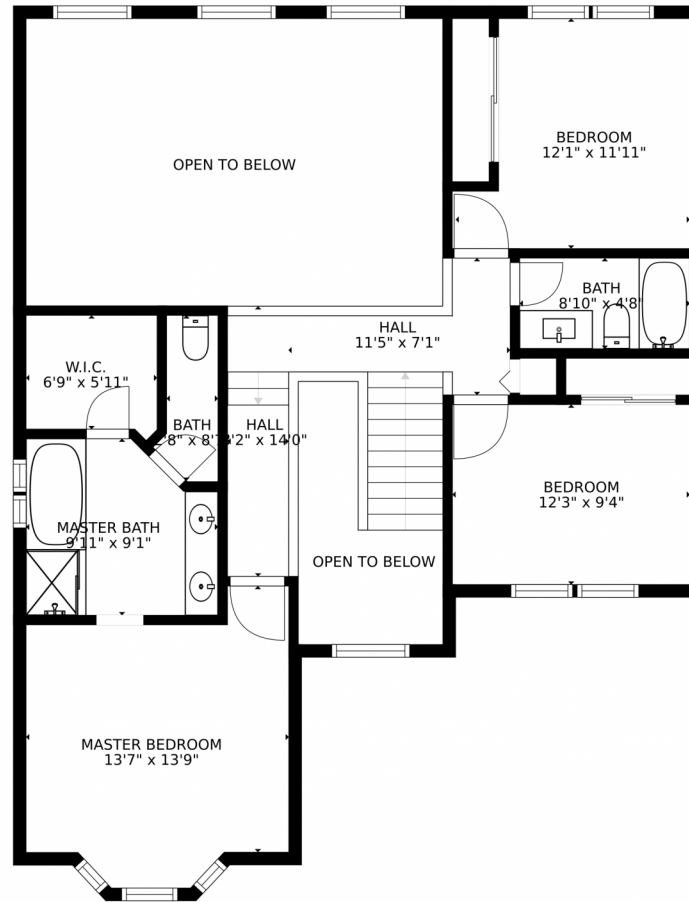

Disclaimer: Sizes and Dimensions are Approximate, Actual May Vary.

Julie Leins

720-474-0928

julieleins@kw.com

<https://coloradohomesdreamteam.com>

Scan code
for more
property
details

24005 High Meadow Drive, Golden, CO 80401 — 2nd Floor

SIZES AND DIMENSIONS ARE APPROXIMATE, ACTUAL MAY VARY.

Disclaimer: Sizes and Dimensions are Approximate, Actual May Vary.

Julie Leins

720-474-0928

julieleins@kw.com

<https://coloradohomesdreamteam.com>

Scan code
for more
property
details