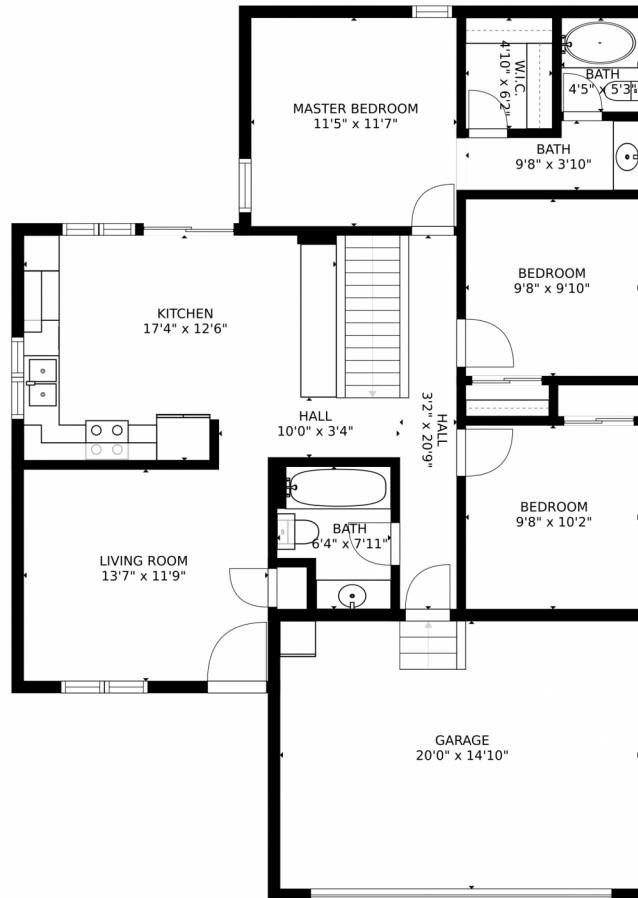

9673 Rockhampton Way, Littleton, CO 80130 – Main Level

SIZES AND DIMENSIONS ARE APPROXIMATE, ACTUAL MAY VARY.

Disclaimer: Sizes and Dimensions are Approximate, Actual May Vary.

Motenia Rose- Deaver
303-810-7870
mrdteam@hotmail.com
<https://www.movingwithmoe.com>

Scan code for more property details