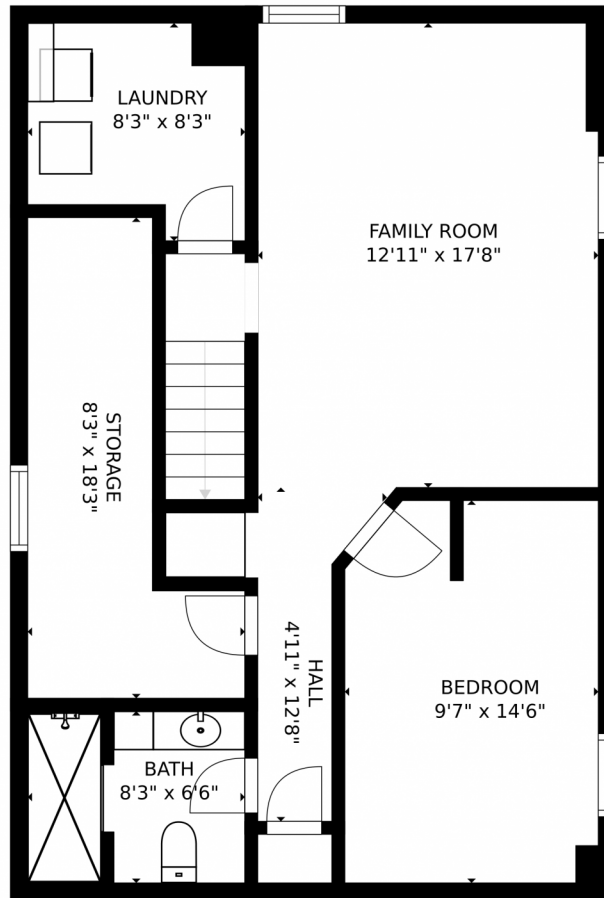

PROPERTY DETAILS

Welcome this beautiful ranch-style home! You will love the bright and open main floor with vaulted ceilings in kitchen, living, and dining room. Elegant granite counters and extensive cabinets make up the stunning sundrenched kitchen. Plus, a built-in desk area is perfect for working from home! Large and peaceful backyard with garden beds and new back deck with a fire pit, perfect for entertaining! Retreat to your spacious and private master suite with walk-in closet. Nicely finished basement is perfect for guests with large windows, a second family/living room, bedroom, ¾ bath, dry bar, and storage. Tons of updates, well-maintained, and move-in ready! Come call this central yet cozy Highlands Ranch neighborhood home, with Recreation Center and all the amenities you need nearby!

Disclaimer: Sizes and Dimensions are Approximate, Actual May Vary.

Motenia Rose- Deaver
303-810-7870
mrdteam@hotmail.com
<https://www.movingwithmoe.com>

Scan code for more property details

SIZES AND DIMENSIONS ARE APPROXIMATE, ACTUAL MAY VARY.

Disclaimer: Sizes and Dimensions are Approximate, Actual May Vary.

Motenia Rose- Deaver
303-810-7870
mrdteam@hotmail.com
<https://www.movingwithmoe.com>

9673 Rockhampton Way, Littleton, CO 80130 – All Levels

SIZES AND DIMENSIONS ARE APPROXIMATE, ACTUAL MAY VARY.

Disclaimer: Sizes and Dimensions are Approximate, Actual May Vary.

Motenia Rose- Deaver
303-810-7870
mrdteam@hotmail.com
<https://www.movingwithmoe.com>