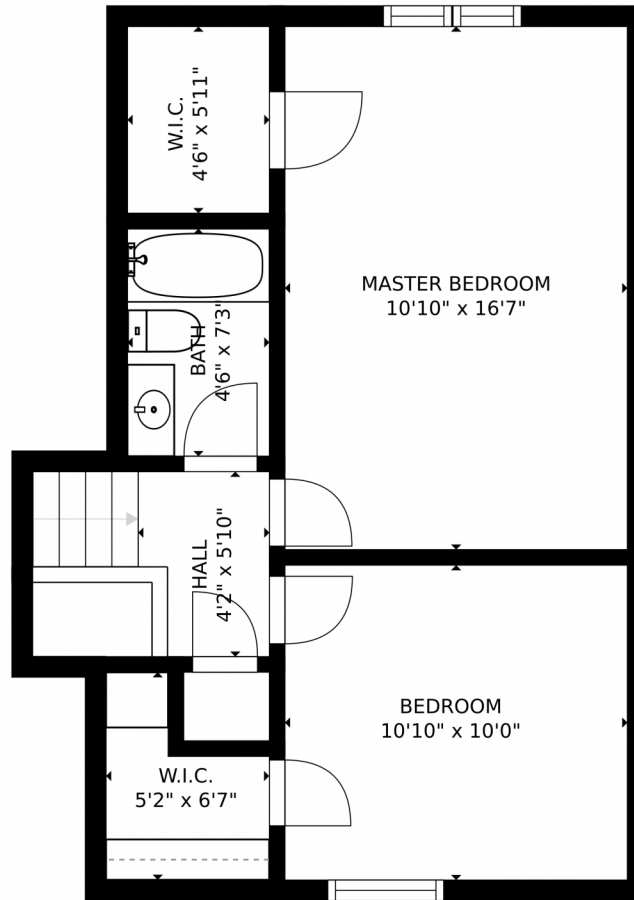

10968 Birch Drive
Thornton, CO 80233

Single Family

1700 SQFT

Cathy Burr
303-887-2800
cathyburr@remax.net

Scan code
for more
property
details

10968 Birch Drive, Thornton, CO 80233 – Main level

SIZES AND DIMENSIONS ARE APPROXIMATE, ACTUAL MAY VARY.

Disclaimer: Sizes and Dimensions are Approximate, Actual May Vary.

Cathy Burr
303-887-2800
cathyburr@remax.net

SIZES AND DIMENSIONS ARE APPROXIMATE, ACTUAL MAY VARY.

Disclaimer: Sizes and Dimensions are Approximate, Actual May Vary.