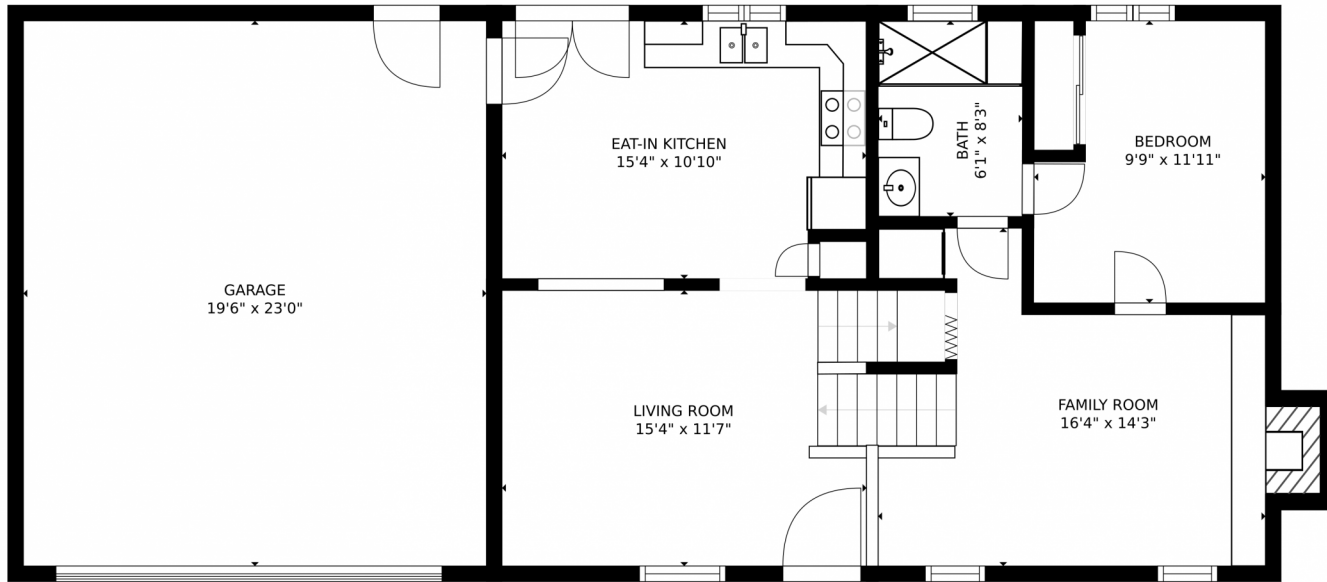

10968 Birch Drive
Thornton, CO 80233

Single Family

1700 SQFT

Cathy Burr
303-887-2800
cathyburr@remax.net

Scan code
for more
property
details

10968 Birch Drive, Thornton, CO 80233 – Main level

SIZES AND DIMENSIONS ARE APPROXIMATE, ACTUAL MAY VARY.

Disclaimer: Sizes and Dimensions are Approximate, Actual May Vary.

Cathy Burr
303-887-2800
cathyburr@remax.net

SIZES AND DIMENSIONS ARE APPROXIMATE, ACTUAL MAY VARY.

Disclaimer: Sizes and Dimensions are Approximate, Actual May Vary.