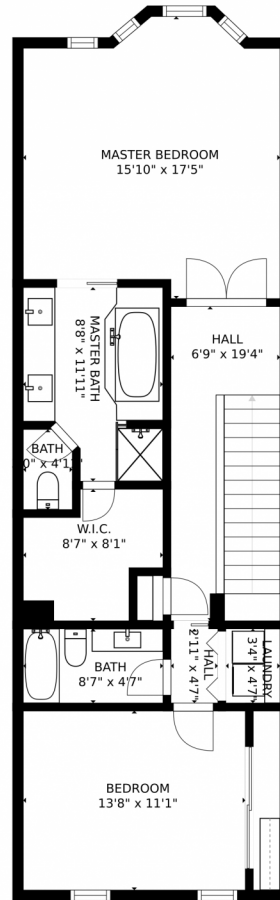

Townhouse

2823 SQFT

3 Beds

4 Baths

2 Car

0.05 Acre

Tonie Benetti
303-210-7336
tonie@tbkrealstate.com
<https://www.tbkrealstate.com>

192 South Garfield Street, Denver, CO 80209 – 2nd Story

SIZES AND DIMENSIONS ARE APPROXIMATE, ACTUAL MAY VARY.

Disclaimer: Sizes and Dimensions are Approximate, Actual May Vary.

Tonie Benetti
303-210-7336
tonie@tbkrealstate.com
<https://www.tbkrealstate.com>

192 South Garfield Street, Denver, CO 80209 – Main Level

SIZES AND DIMENSIONS ARE APPROXIMATE, ACTUAL MAY VARY.

Disclaimer: Sizes and Dimensions are Approximate, Actual May Vary.

Tonie Benetti
303-210-7336
tonie@tbkrealstate.com
<https://www.tbkrealstate.com>