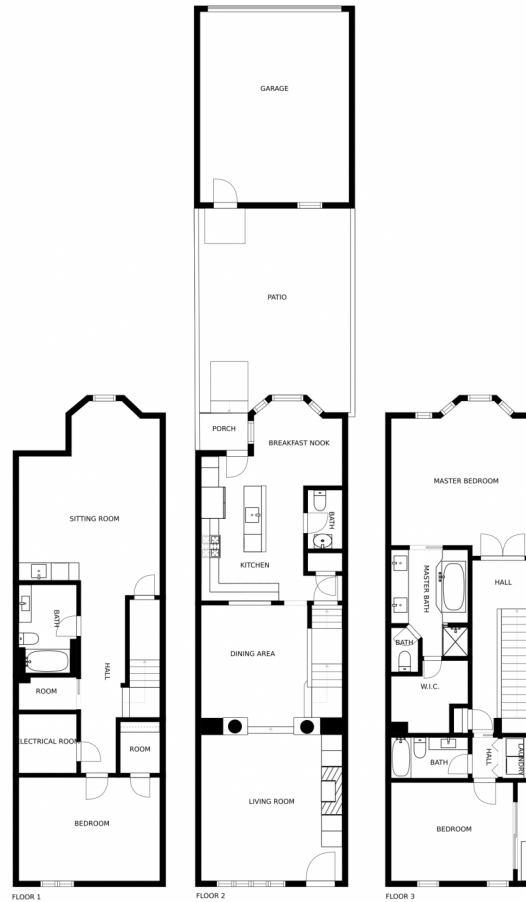

192 South Garfield Street, Denver, CO 80209 – Main Level

SIZES AND DIMENSIONS ARE APPROXIMATE, ACTUAL MAY VARY.

Disclaimer: Sizes and Dimensions are Approximate, Actual May Vary.

Tonie Benetti
303-210-7336
tonie@tbkrealstate.com
<https://www.tbkrealstate.com>

Scan code
for more
property
details

192 South Garfield Street, Denver, CO 80209 – Lower Level

SIZES AND DIMENSIONS ARE APPROXIMATE, ACTUAL MAY VARY.

Disclaimer: Sizes and Dimensions are Approximate, Actual May Vary.

Tonie Benetti
303-210-7336
tonie@tbkrealstate.com
<https://www.tbkrealstate.com>

192 South Garfield Street, Denver, CO 80209 – All Floors

SIZES AND DIMENSIONS ARE APPROXIMATE, ACTUAL MAY VARY.

Disclaimer: Sizes and Dimensions are Approximate, Actual May Vary.