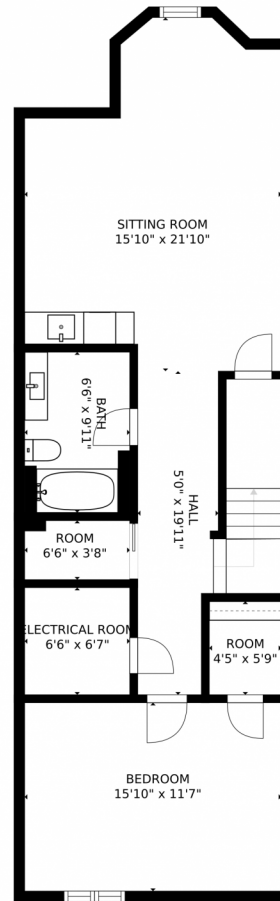

SIZES AND DIMENSIONS ARE APPROXIMATE, ACTUAL MAY VARY.

Disclaimer: Sizes and Dimensions are Approximate, Actual May Vary.

Tonie Benetti
303-210-7336
tonie@tbkrealstate.com
<https://www.tbkrealstate.com>

192 South Garfield Street, Denver, CO 80209 – Main Level

SIZES AND DIMENSIONS ARE APPROXIMATE, ACTUAL MAY VARY.

Disclaimer: Sizes and Dimensions are Approximate, Actual May Vary.

Tonie Benetti
303-210-7336
tonie@tbkrealstate.com
<https://www.tbkrealstate.com>

Scan code
for more
property
details

192 South Garfield Street, Denver, CO 80209 – Lower Level

SIZES AND DIMENSIONS ARE APPROXIMATE, ACTUAL MAY VARY.

Disclaimer: Sizes and Dimensions are Approximate, Actual May Vary.