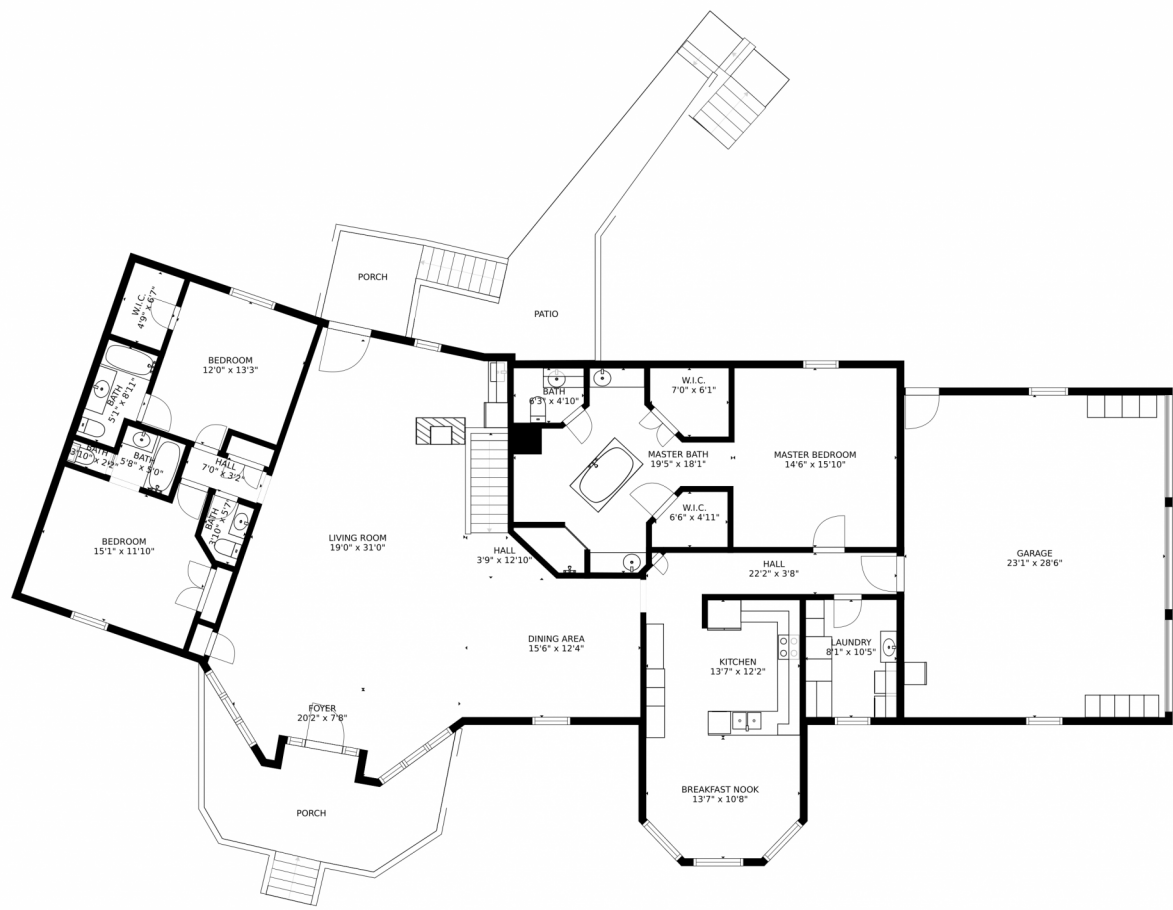

## PROPERTY DETAILS

Welcome to this magnificent custom brick ranch home on 2.1 acres! A rare opportunity to own your dream home! Enjoy spectacular views of the Rocky Mountain range and amazing sunset views from the covered front porch. Entertain abundant guests in the grand main floor living and dining room, with a see-through fireplace, bar area, and powder room nearby. Generous upstairs eat-in kitchen with panoramic views through the bay windows. Over-sized Master Bedroom with his and her closets and sink areas, plus Jacuzzi tub, skylight, and large tiled shower. Sizable walk-out basement is the perfect in-law suite or separated living space for guests. Downstairs includes a second full kitchen, bay window dining area, very large living area, office, and second laundry room. Plus, 2 large bedrooms with access to ¾ baths, flexible extra exercise/movie/play room, and several extra closets for storage! Over-sized 3 car garage is great for easy access. Additional features include Anderson Double Pane Windows, central A/C and additional whole-house attic fan, new furnace in 2019, new water heater in 2017. Secluded and tranquil location overlooking the West horizon, close to Parker Road, but feels a hundred miles away! Bring your best Buyers to see this majesty!

Disclaimer: Sizes and Dimensions are Approximate, Actual May Vary.

**Motenia Rose- Deaver**  
303-810-7870  
mrdteam@hotmail.com  
<https://www.movingwithmoe.com>

Scan code for more property details

# 13900 North Valley Hi Court, Parker, CO 80138 – Main Level

SIZES AND DIMENSIONS ARE APPROXIMATE, ACTUAL MAY VARY.

Disclaimer: Sizes and Dimensions are Approximate, Actual May Vary.

**Motenia Rose- Deaver**  
303-810-7870  
mrdteam@hotmail.com  
<https://www.movingwithmoe.com>