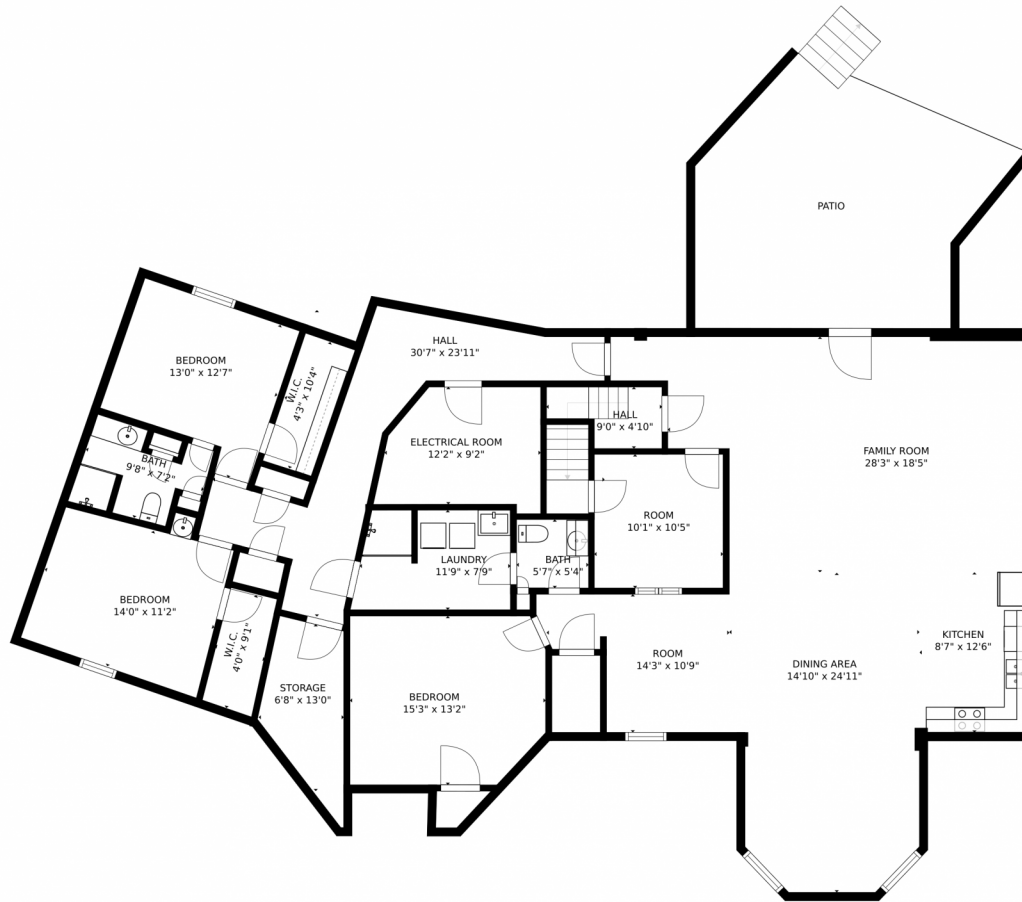

13900 North Valley Hi Court, Parker, CO 80138 – Lower Level

SIZES AND DIMENSIONS ARE APPROXIMATE, ACTUAL MAY VARY.

Disclaimer: Sizes and Dimensions are Approximate, Actual May Vary.

Motenia Rose- Deaver
303-810-7870
mrdteam@hotmail.com
<https://www.movingwithmoe.com>

Scan code for more property details