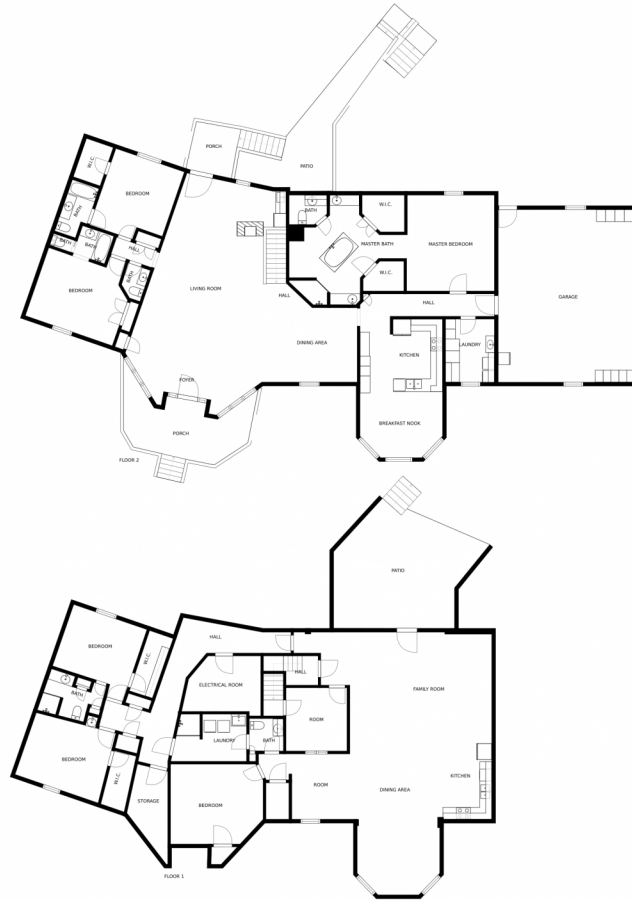

13900 North Valley Hi Court, Parker, CO 80138 – All Floors

SIZES AND DIMENSIONS ARE APPROXIMATE, ACTUAL MAY VARY.

Disclaimer: Sizes and Dimensions are Approximate, Actual May Vary.

Motenia Rose- Deaver
303-810-7870
mrdteam@hotmail.com
<https://www.movingwithmoe.com>