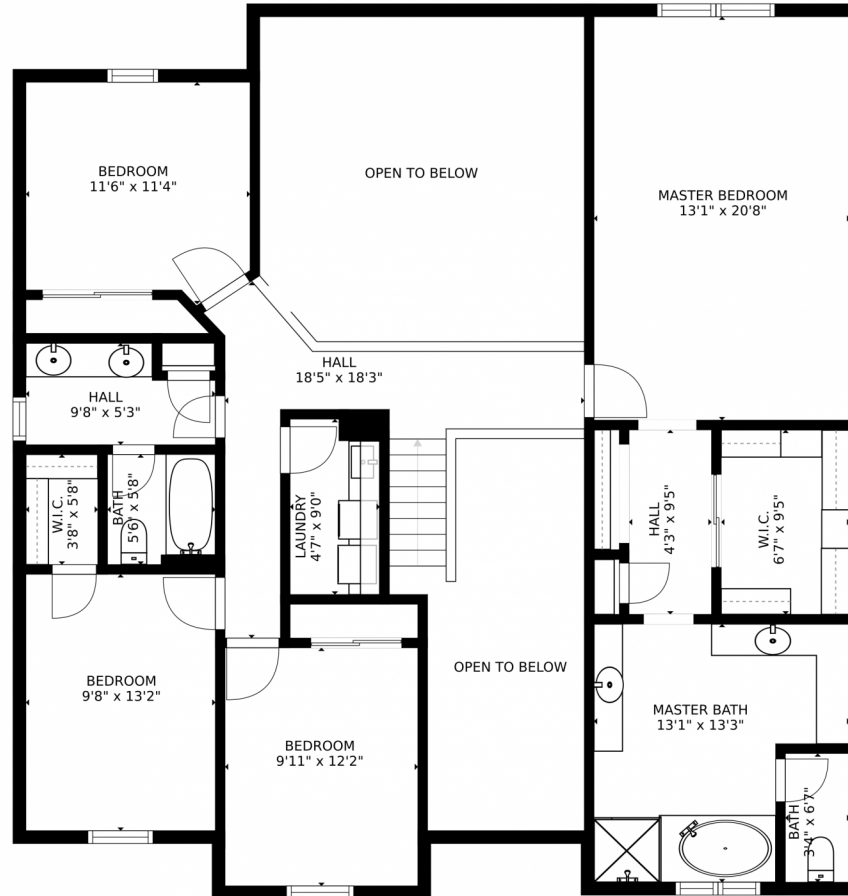

Single Family

3500 SQFT

Chris Gibson
720-449-6622
C@chrisraygibson.com

Scan code
for more
property
details

SIZES AND DIMENSIONS ARE APPROXIMATE, ACTUAL MAY VARY.

Disclaimer: Sizes and Dimensions are Approximate, Actual May Vary.

Chris Gibson
720-449-6622
C@chrisraygibson.com

Scan code
for more
property
details

7063 South Malta Court, Aurora, CO 80016 – Main Level

SIZES AND DIMENSIONS ARE APPROXIMATE, ACTUAL MAY VARY.

Disclaimer: Sizes and Dimensions are Approximate, Actual May Vary.

Chris Gibson
720-449-6622
C@chrisraygibson.com

7063 South Malta Court, Aurora, CO 80016 – 2nd Story

SIZES AND DIMENSIONS ARE APPROXIMATE, ACTUAL MAY VARY.

Disclaimer: Sizes and Dimensions are Approximate, Actual May Vary.