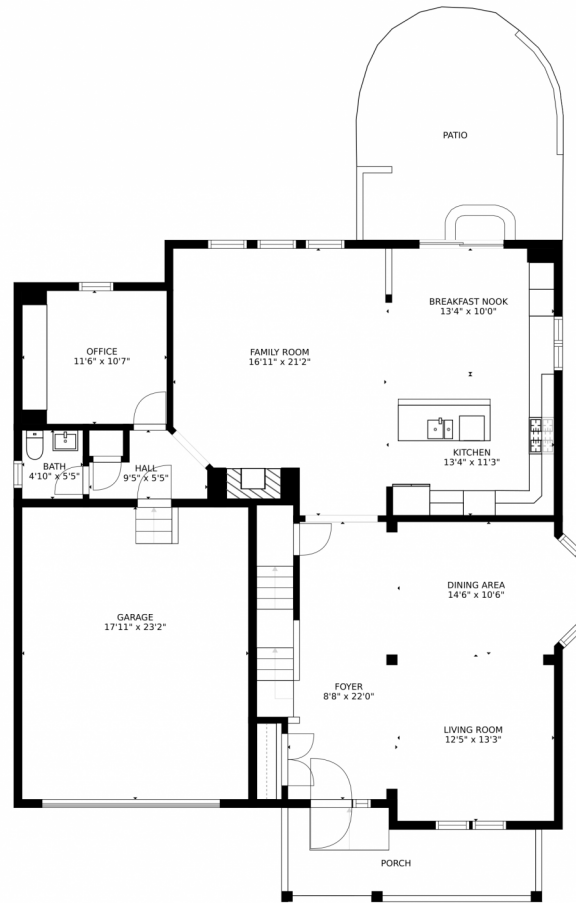

Single Family

3500 SQFT

Chris Gibson
720-449-6622
C@chrisraygibson.com

Scan code
for more
property
details

SIZES AND DIMENSIONS ARE APPROXIMATE, ACTUAL MAY VARY.

Disclaimer: Sizes and Dimensions are Approximate, Actual May Vary.

Chris Gibson
720-449-6622
C@chrisraygibson.com

Scan code
for more
property
details

7063 South Malta Court, Aurora, CO 80016 – Main Level

SIZES AND DIMENSIONS ARE APPROXIMATE, ACTUAL MAY VARY.

Disclaimer: Sizes and Dimensions are Approximate, Actual May Vary.