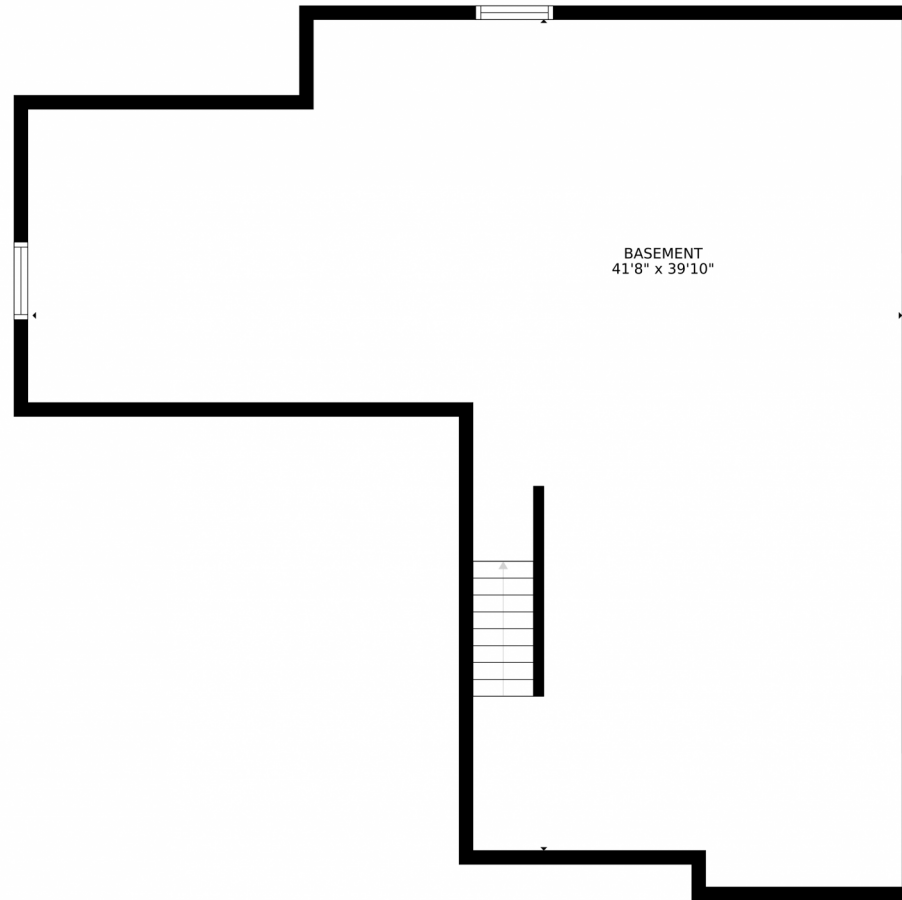

Single Family

3500 SQFT

Chris Gibson
720-449-6622
C@chrisraygibson.com

Scan code
for more
property
details

SIZES AND DIMENSIONS ARE APPROXIMATE, ACTUAL MAY VARY.

Disclaimer: Sizes and Dimensions are Approximate, Actual May Vary.

Chris Gibson
720-449-6622
C@chrisraygibson.com

Scan code
for more
property
details

7063 South Malta Court, Aurora, CO 80016 – Main Level

SIZES AND DIMENSIONS ARE APPROXIMATE, ACTUAL MAY VARY.

Disclaimer: Sizes and Dimensions are Approximate, Actual May Vary.