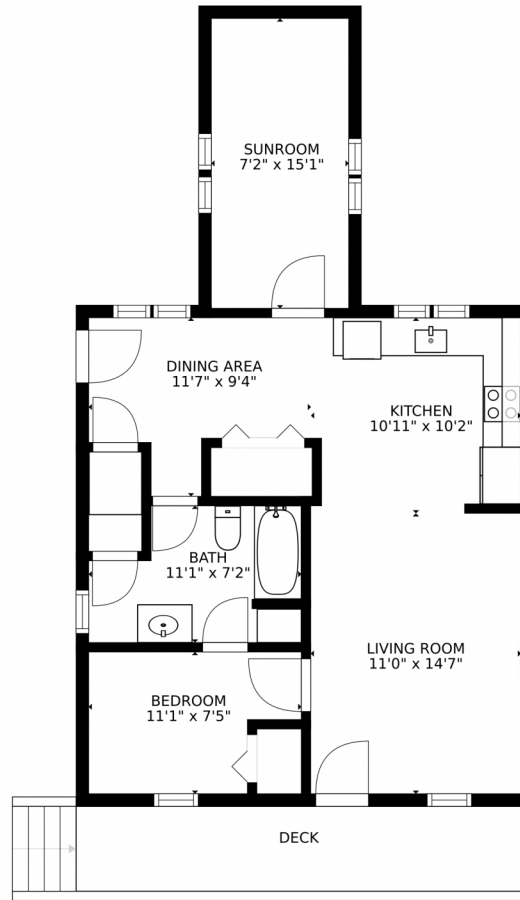

6184 Colorado 103
Idaho Springs, CO 80452

 860 SQFT

Joshua Spinner
303-825-2626
joshuaspinner@gmail.com

6184 Colorado 103, Idaho Springs, CO 80452 – Main Level

SIZES AND DIMENSIONS ARE APPROXIMATE, ACTUAL MAY VARY.

Disclaimer: Sizes and Dimensions are Approximate, Actual May Vary.

Joshua Spinner
303-825-2626
joshuaspinner@gmail.com

SIZES AND DIMENSIONS ARE APPROXIMATE, ACTUAL MAY VARY.

Disclaimer: Sizes and Dimensions are Approximate, Actual May Vary.