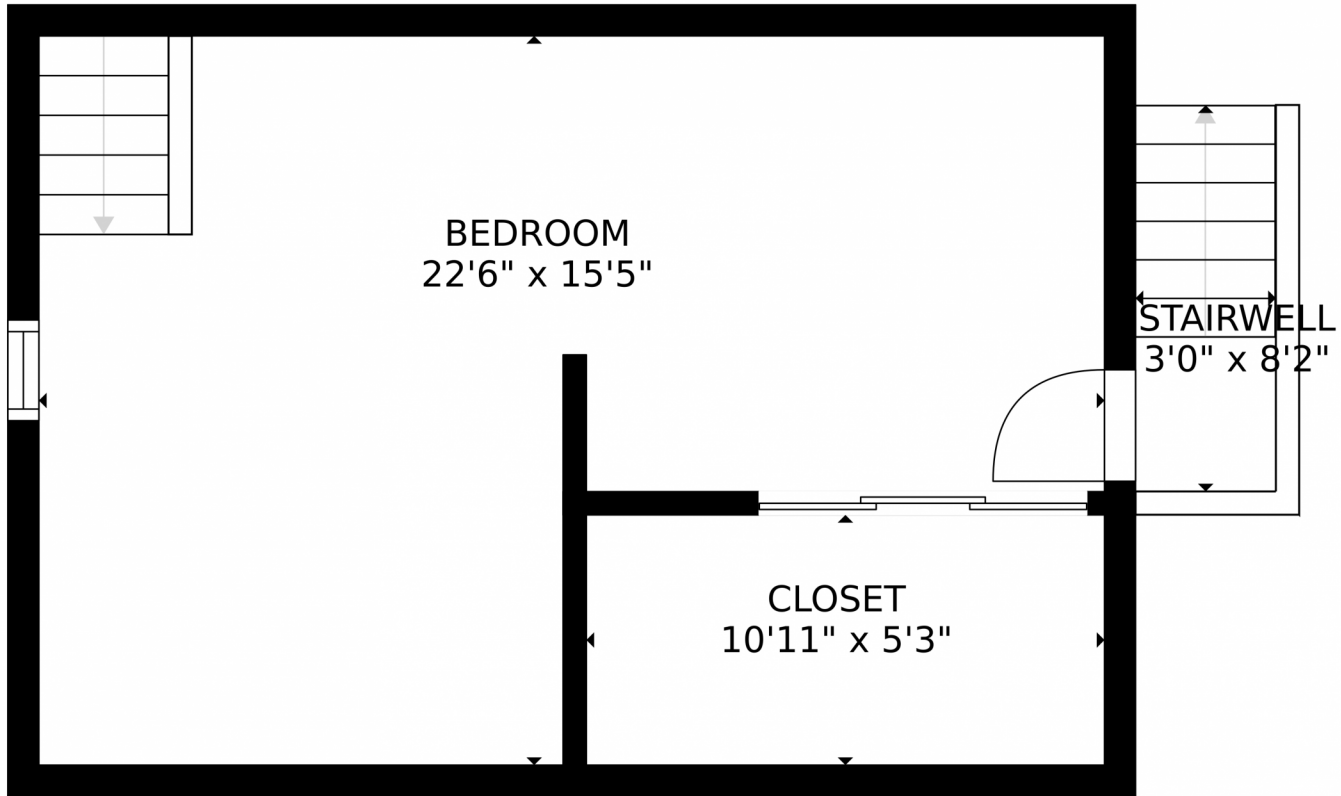

6184 Colorado 103
Idaho Springs, CO 80452

 860 SQFT

Joshua Spinner
303-825-2626
joshuaspinner@gmail.com

6184 Colorado 103, Idaho Springs, CO 80452 – Main Level

SIZES AND DIMENSIONS ARE APPROXIMATE, ACTUAL MAY VARY.

Disclaimer: Sizes and Dimensions are Approximate, Actual May Vary.

Joshua Spinner
303-825-2626
joshuaspinner@gmail.com

SIZES AND DIMENSIONS ARE APPROXIMATE, ACTUAL MAY VARY.

Disclaimer: Sizes and Dimensions are Approximate, Actual May Vary.