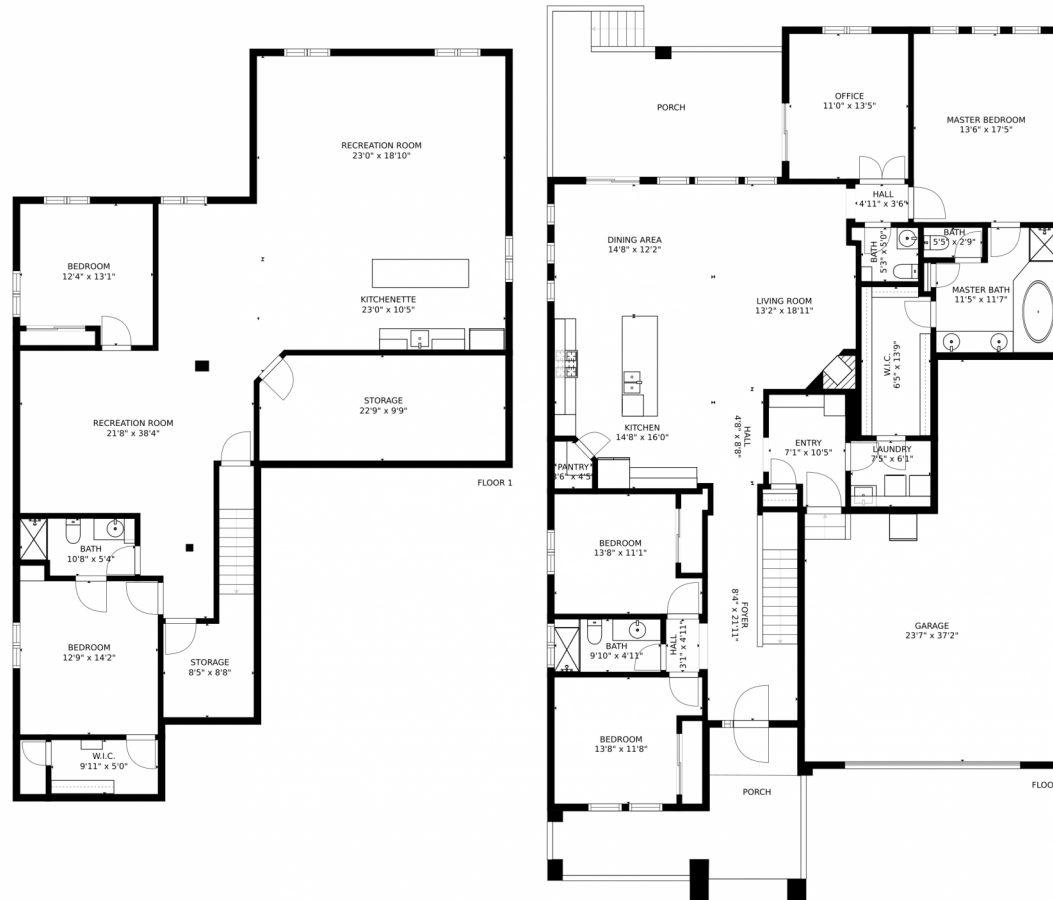

# 2744 Red Bird Trail, Castle Rock, CO 80108 – All Floors

SIZES AND DIMENSIONS ARE APPROXIMATE, ACTUAL MAY VARY.

Disclaimer: Sizes and Dimensions are Approximate, Actual May Vary.

**Mary Davis**  
303-548-9137  
marydavistomspall@msn.com