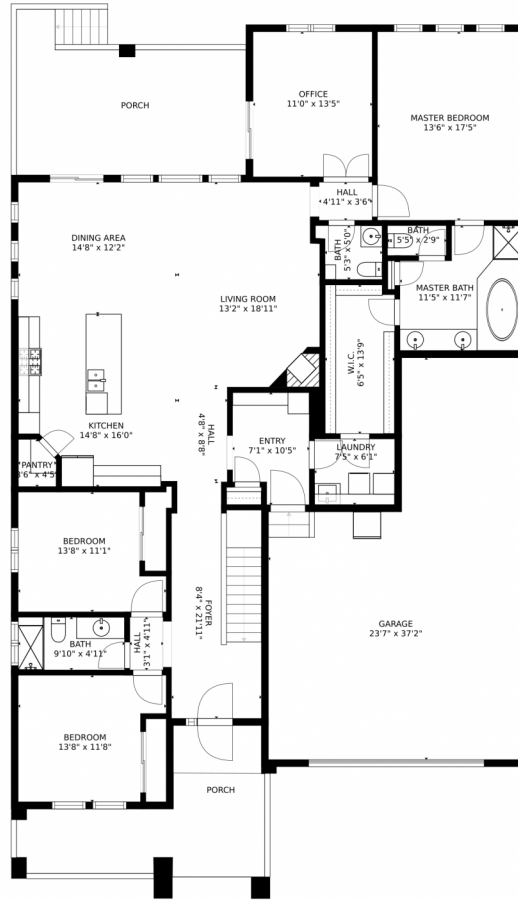

2744 Red Bird Trail  
Castle Rock, CO 80108

 4255 SQFT

**Mary Davis**  
303-548-9137  
marydavistomspall@msn.com

**Tom Spall**  
303-947-4892  
marytom@realtor.com

Scan code  
for more  
property  
details

# 2744 Red Bird Trail, Castle Rock, CO 80108 – Main

SIZES AND DIMENSIONS ARE APPROXIMATE, ACTUAL MAY VARY.

Disclaimer: Sizes and Dimensions are Approximate, Actual May Vary.

**Mary Davis**  
303-548-9137  
marydavistomspall@msn.com

**Tom Spall**  
303-947-4892  
marytom@realtor.com

2744 Red Bird Trail, Castle Rock, CO 80108 – Lower Level

SIZES AND DIMENSIONS ARE APPROXIMATE, ACTUAL MAY VARY.

Disclaimer: Sizes and Dimensions are Approximate, Actual May Vary.