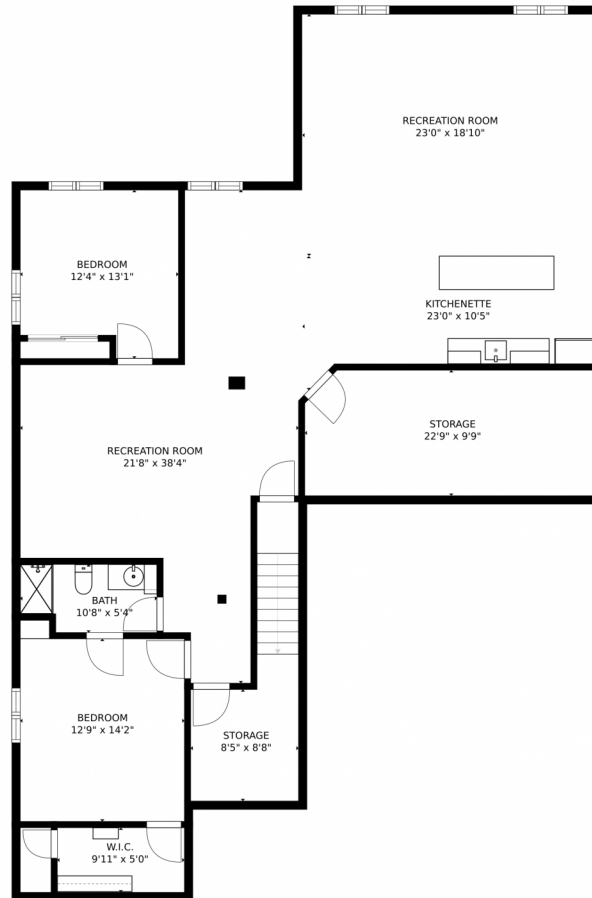

# 2744 Red Bird Trail, Castle Rock, CO 80108 – Main

SIZES AND DIMENSIONS ARE APPROXIMATE, ACTUAL MAY VARY.

Disclaimer: Sizes and Dimensions are Approximate, Actual May Vary.

**Mary Davis**  
303-548-9137  
marydavistomspall@msn.com

**Tom Spall**  
303-947-4892  
marytom@realtor.com

2744 Red Bird Trail, Castle Rock, CO 80108 – Lower Level

SIZES AND DIMENSIONS ARE APPROXIMATE, ACTUAL MAY VARY.

Disclaimer: Sizes and Dimensions are Approximate, Actual May Vary.