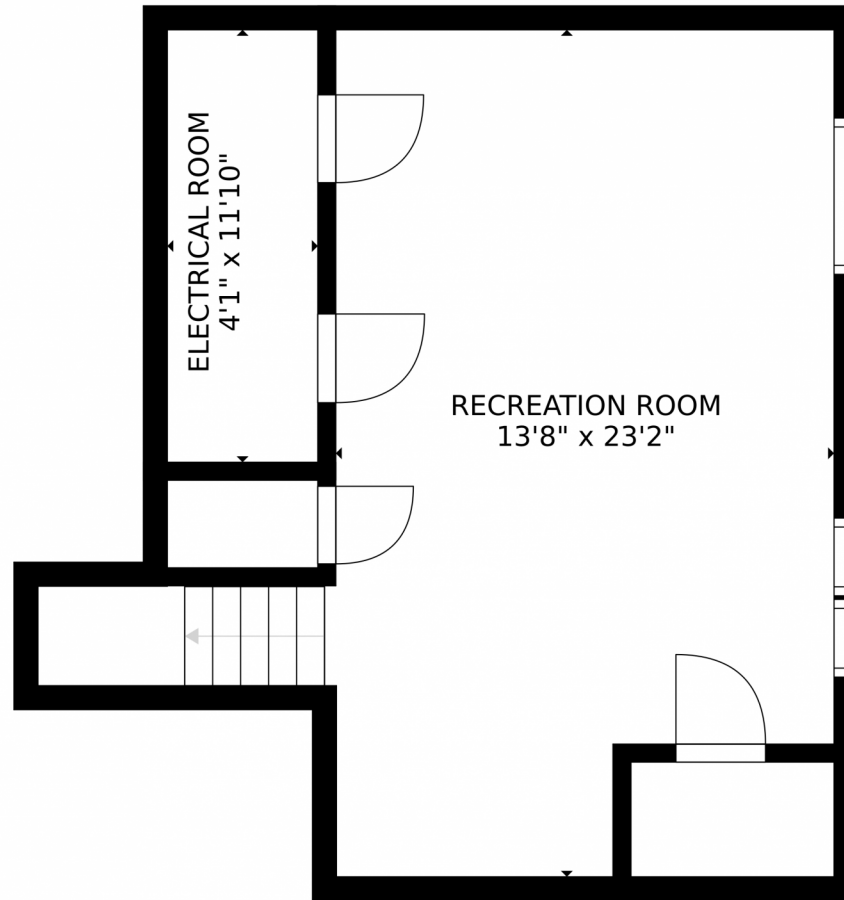

SIZES AND DIMENSIONS ARE APPROXIMATE, ACTUAL MAY VARY.

Disclaimer: Sizes and Dimensions are Approximate, Actual May Vary.

Alana Childre
720-560-9690
alanac@boulderco.com

4267 Cambridge Avenue, Broomfield, CO 80020 – 2nd Story

SIZES AND DIMENSIONS ARE APPROXIMATE, ACTUAL MAY VARY.

Disclaimer: Sizes and Dimensions are Approximate, Actual May Vary.

Alana Childre
720-560-9690
alanac@boulderco.com

SIZES AND DIMENSIONS ARE APPROXIMATE, ACTUAL MAY VARY.