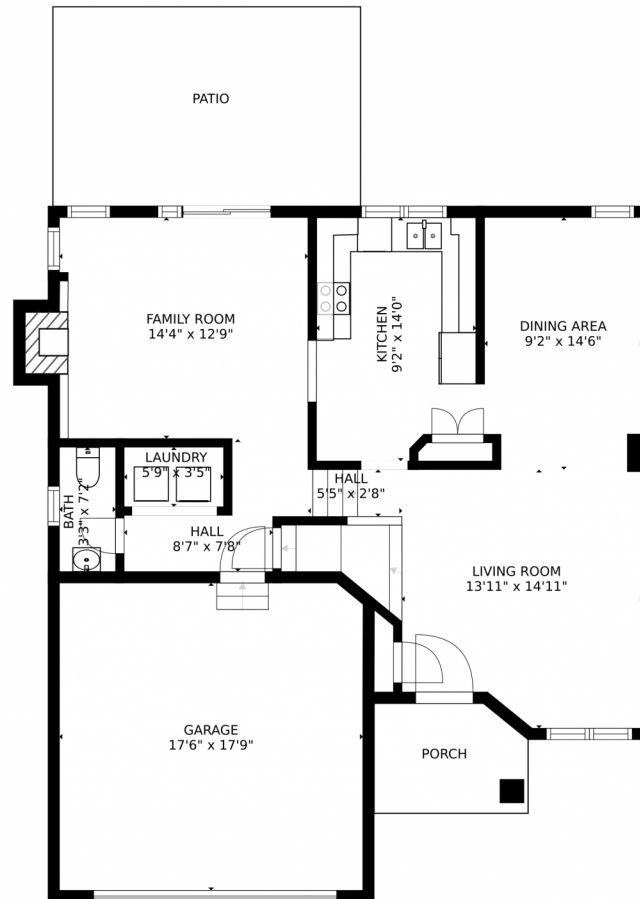

4267 Cambridge Avenue
Broomfield, CO 80020

Single Family

2102 SQFT

Alana Childre
720-560-9690
alanac@boulderco.com

Scan code
for more
property
details

4267 Cambridge Avenue, Broomfield, CO 80020 – Main Level

SIZES AND DIMENSIONS ARE APPROXIMATE, ACTUAL MAY VARY.

Disclaimer: Sizes and Dimensions are Approximate, Actual May Vary.

Alana Childre
720-560-9690
alanac@boulderco.com

4267 Cambridge Avenue, Broomfield, CO 80020 – 2nd Story

SIZES AND DIMENSIONS ARE APPROXIMATE, ACTUAL MAY VARY.

Disclaimer: Sizes and Dimensions are Approximate, Actual May Vary.

Alana Childre
720-560-9690
alanac@boulderco.com

SIZES AND DIMENSIONS ARE APPROXIMATE, ACTUAL MAY VARY.