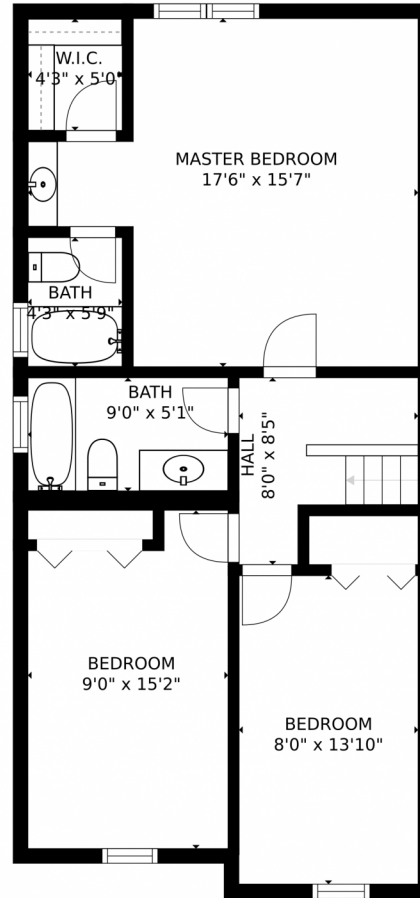

4267 Cambridge Avenue
Broomfield, CO 80020

Single Family

2102 SQFT

Alana Childre
720-560-9690
alanac@boulderco.com

Scan code
for more
property
details

4267 Cambridge Avenue, Broomfield, CO 80020 – Main Level

SIZES AND DIMENSIONS ARE APPROXIMATE, ACTUAL MAY VARY.

Disclaimer: Sizes and Dimensions are Approximate, Actual May Vary.

Alana Childre
720-560-9690
alanac@boulderco.com

4267 Cambridge Avenue, Broomfield, CO 80020 – 2nd Story

SIZES AND DIMENSIONS ARE APPROXIMATE, ACTUAL MAY VARY.

Disclaimer: Sizes and Dimensions are Approximate, Actual May Vary.

Alana Childre
720-560-9690
alanac@boulderco.com

SIZES AND DIMENSIONS ARE APPROXIMATE, ACTUAL MAY VARY.