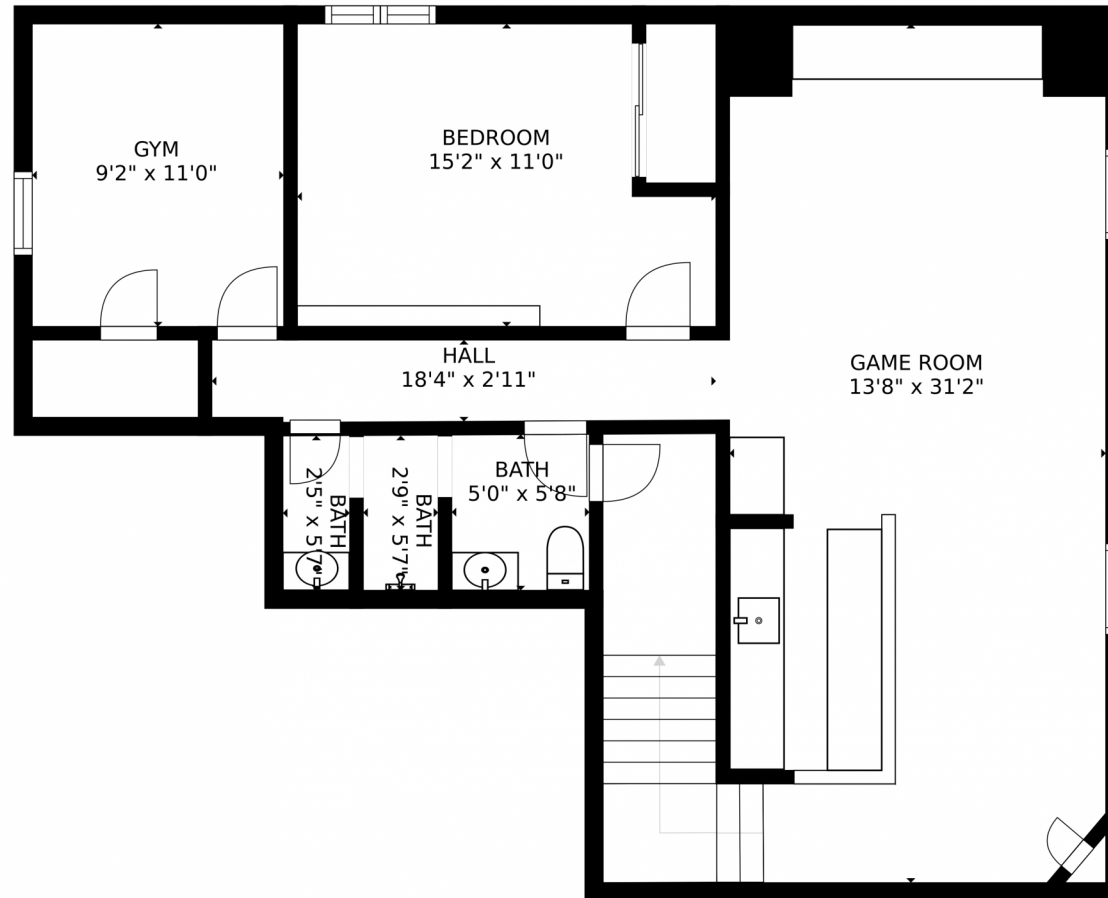

Disclaimer: Sizes and Dimensions are Approximate, Actual May Vary.

**Terri Ellerington**

303-929-8116

terri@elevated-team.com

<https://www.remax.com/real-estate-agents/terri-ellerington-louisville-co/102051301>

Scan code  
for more  
property  
details

2704 Sunset Place, Erie, CO 80516 – Basement

SIZES AND DIMENSIONS ARE APPROXIMATE, ACTUAL MAY VARY.

Disclaimer: Sizes and Dimensions are Approximate, Actual May Vary.