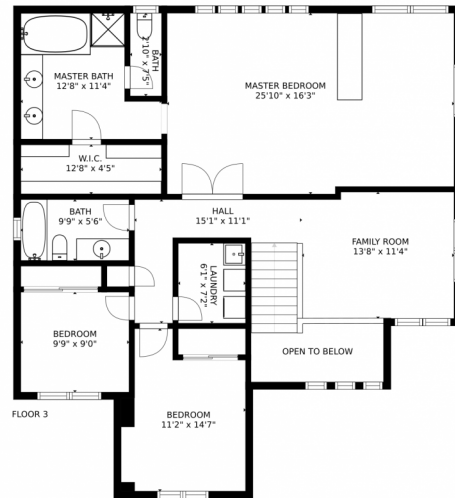

Scan code  
for more  
property  
details

2704 Sunset Place, Erie, CO 80516 – Basement

SIZES AND DIMENSIONS ARE APPROXIMATE, ACTUAL MAY VARY.

Disclaimer: Sizes and Dimensions are Approximate, Actual May Vary.

# 2704 Sunset Place, Erie, CO 80516 – All Levels

SIZES AND DIMENSIONS ARE APPROXIMATE, ACTUAL MAY VARY.

Disclaimer: Sizes and Dimensions are Approximate, Actual May Vary.

Terri Ellerington

303-929-8116

terri@elevated-team.com