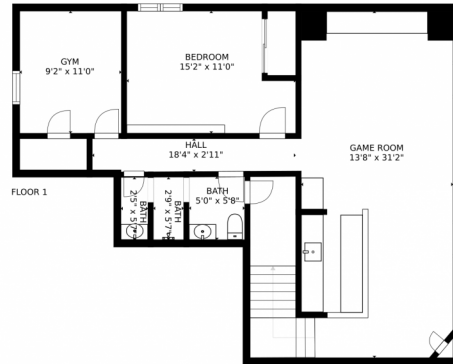

Scan code  
for more  
property  
details

2704 Sunset Place, Erie, CO 80516 – Basement

SIZES AND DIMENSIONS ARE APPROXIMATE, ACTUAL MAY VARY.

Disclaimer: Sizes and Dimensions are Approximate, Actual May Vary.

# 2704 Sunset Place, Erie, CO 80516 – All Levels

SIZES AND DIMENSIONS ARE APPROXIMATE, ACTUAL MAY VARY.

Disclaimer: Sizes and Dimensions are Approximate, Actual May Vary.

Terri Ellerington

303-929-8116

terri@elevated-team.com