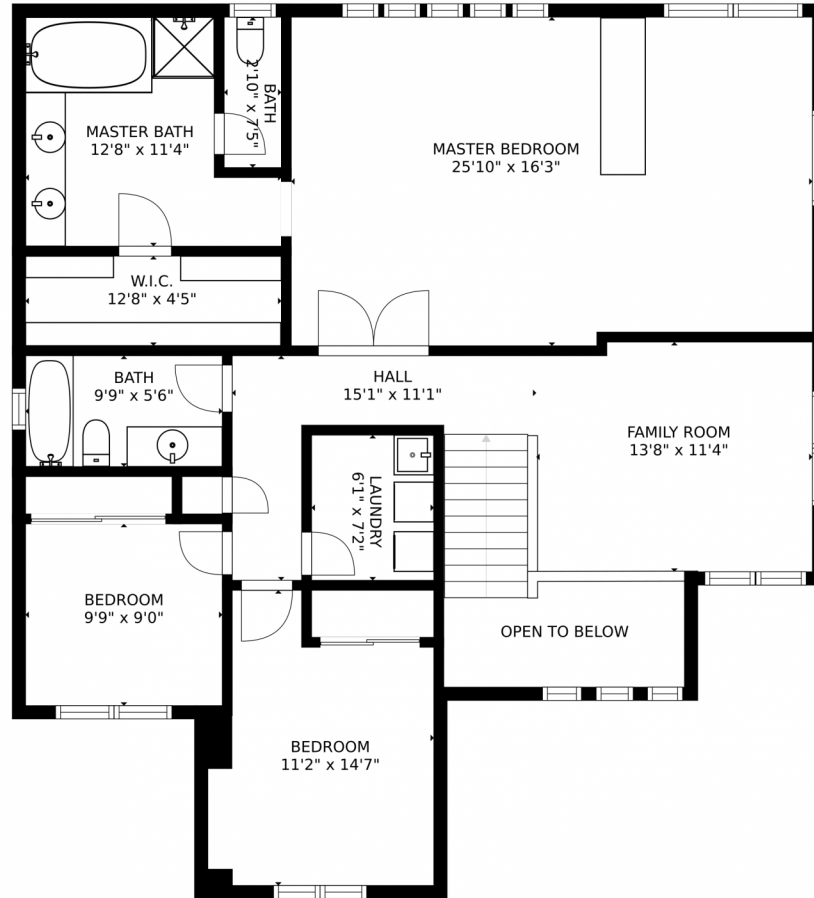

terri@elevated-team.com

<https://www.remax.com/real-estate-agents/terri-ellerington-louisville-co/102051301>

Scan code  
for more  
property  
details

2704 Sunset Place, Erie, CO 80516 – 2nd Floor

SIZES AND DIMENSIONS ARE APPROXIMATE, ACTUAL MAY VARY.

Scan code  
for more  
property  
details

2704 Sunset Place, Erie, CO 80516 – Basement

SIZES AND DIMENSIONS ARE APPROXIMATE, ACTUAL MAY VARY.

Disclaimer: Sizes and Dimensions are Approximate, Actual May Vary.