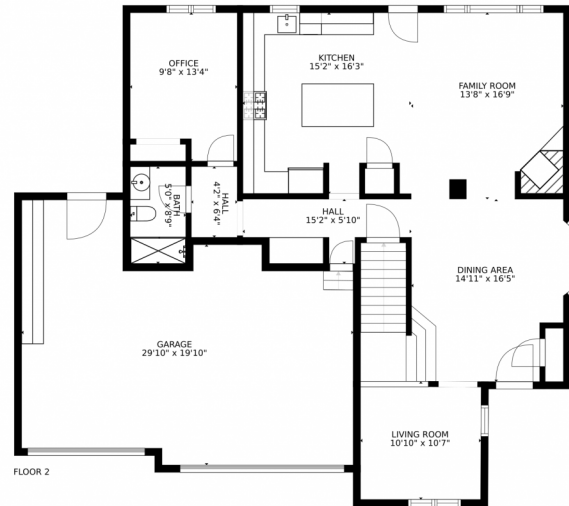

Scan code  
for more  
property  
details

2704 Sunset Place, Erie, CO 80516 – Basement

SIZES AND DIMENSIONS ARE APPROXIMATE, ACTUAL MAY VARY.

Disclaimer: Sizes and Dimensions are Approximate, Actual May Vary.

# 2704 Sunset Place, Erie, CO 80516 – All Levels

SIZES AND DIMENSIONS ARE APPROXIMATE, ACTUAL MAY VARY.

Disclaimer: Sizes and Dimensions are Approximate, Actual May Vary.

Terri Ellerington

303-929-8116

terri@elevated-team.com