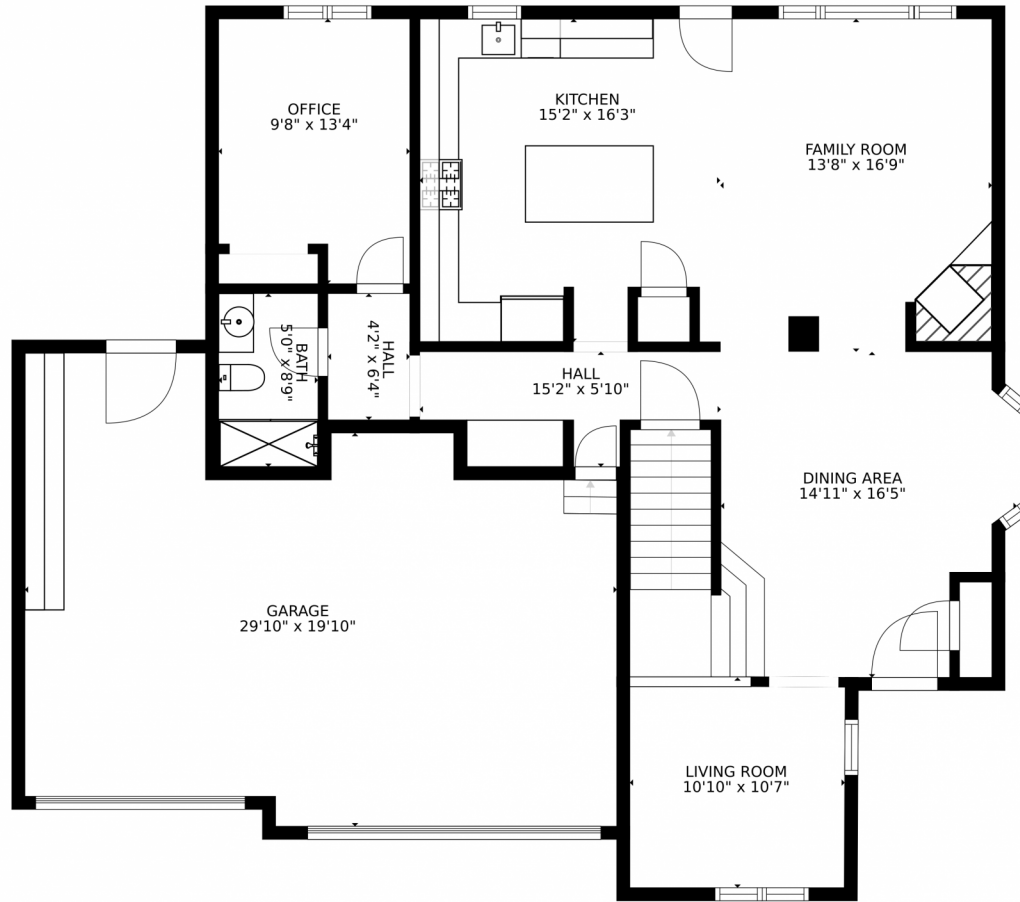

2704 Sunset Place  
Erie, CO 80516

Single Family

3777 SQFT

Terri Ellerington

303-929-8116

terri@elevated-team.com

<https://www.remax.com/real-estate-agents/terri-ellerington-louisville-co/10205130>

Scan code  
for more  
property  
details

# 2704 Sunset Place, Erie, CO 80516 – Main Level

SIZES AND DIMENSIONS ARE APPROXIMATE, ACTUAL MAY VARY.

Disclaimer: Sizes and Dimensions are Approximate, Actual May Vary.

**Terri Ellerington**

303-929-8116

Scan code  
for more  
property  
details

2704 Sunset Place, Erie, CO 80516 – Basement

SIZES AND DIMENSIONS ARE APPROXIMATE, ACTUAL MAY VARY.

Disclaimer: Sizes and Dimensions are Approximate, Actual May Vary.