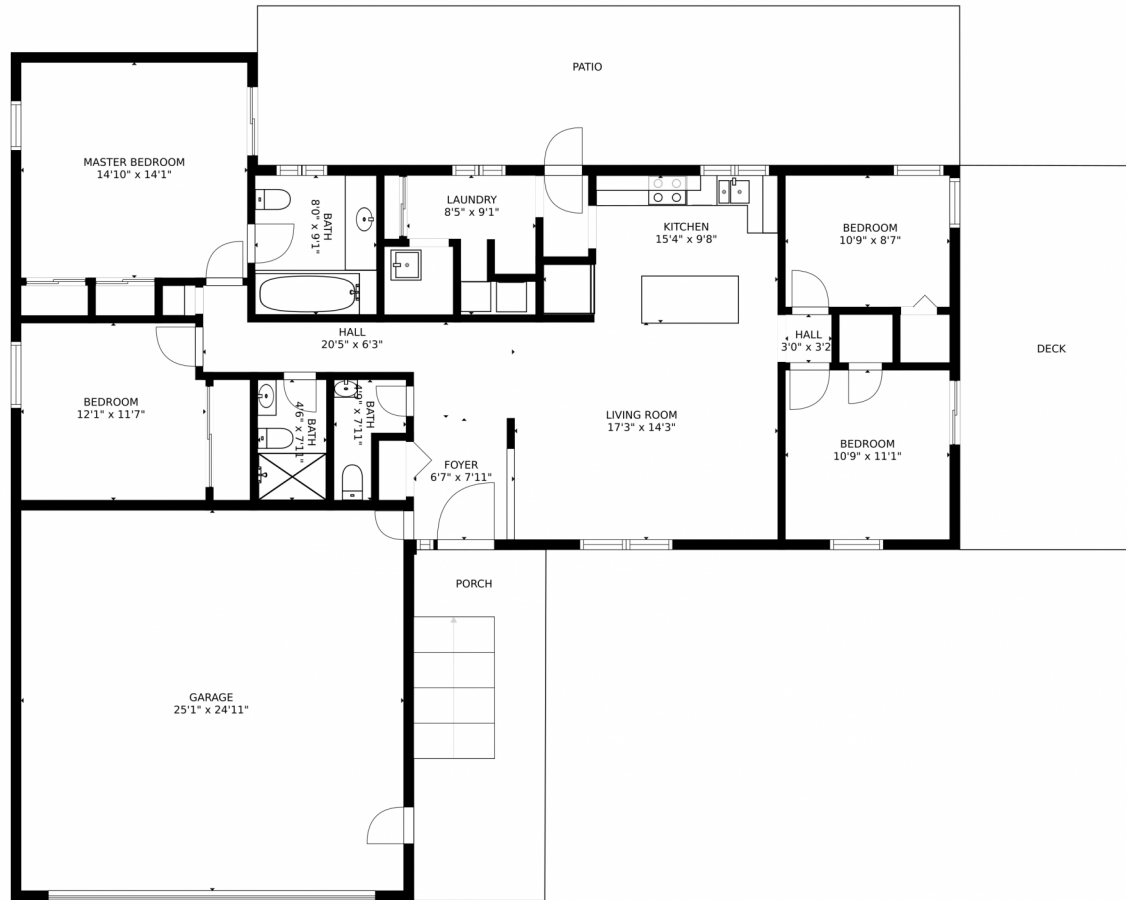

## PROPERTY DETAILS

Welcome home! Enter this airy and bright home and you will find an open concept living area with wonderful updated kitchen made for gourmet cooking and entertaining that spills to the living room with mtn views. Wander further and you find a spacious master with access to a secluded deck. Additionally there are another 3 beds and updated bath. and another deck. So much has been redone including kitchen, garage door, concrete, baths, deck and paint. Private yard and amazing huge lofty garage with space for all your toys. Baseline Line Lake Membership option.

# 1168 Westview Drive, Boulder, CO 80303 – Floorplan

SIZES AND DIMENSIONS ARE APPROXIMATE, ACTUAL MAY VARY.

Disclaimer: Sizes and Dimensions are Approximate, Actual May Vary.

**Carole Kaye**  
303-931-1709  
ckayerltr@gmail.com