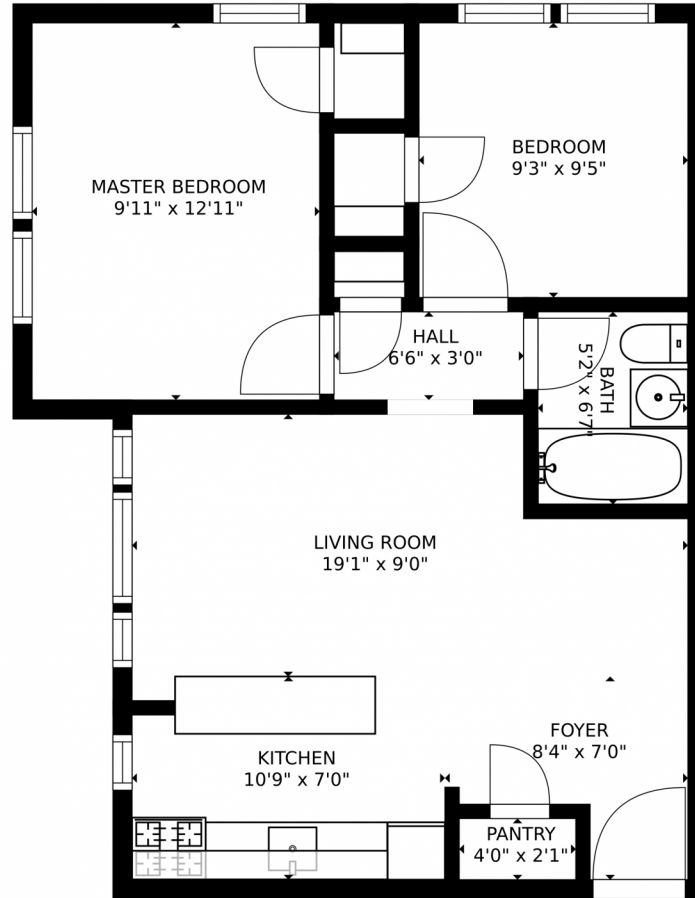

 Condominium

Jennifer Steinert
303-246-2226
jen@madisonprops.com

Scan code for more property details

SIZES AND DIMENSIONS ARE APPROXIMATE, ACTUAL MAY VARY.

Disclaimer: Sizes and Dimensions are Approximate, Actual May Vary.