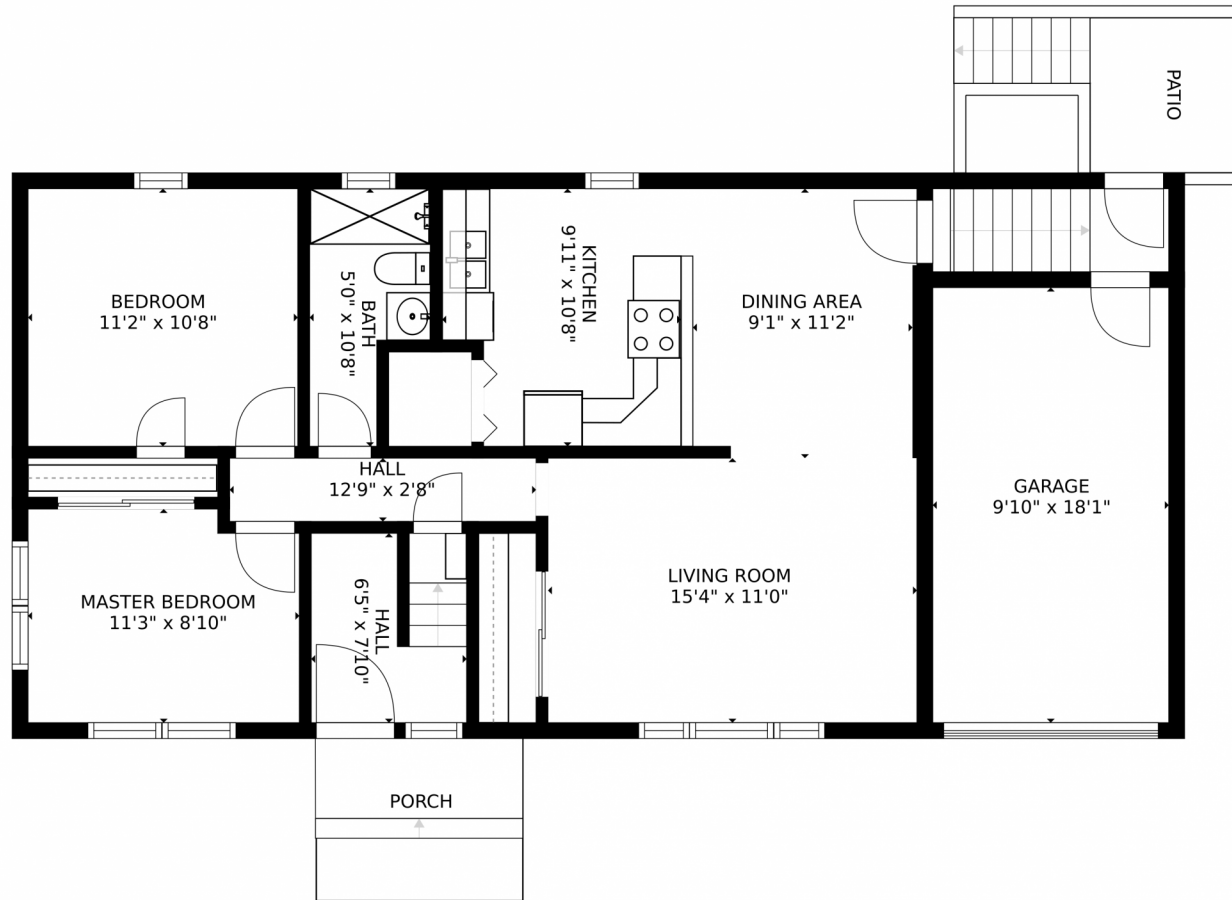

8506 Mason Circle
Westminster, CO 80031

Single Family

1986 SQFT

Paula Battelli
303-257-5410
paula@battellirealty.com

Scan code
for more
property
details

SIZES AND DIMENSIONS ARE APPROXIMATE, ACTUAL MAY VARY.

Disclaimer: Sizes and Dimensions are Approximate, Actual May Vary.

Paula Battelli
303-257-5410
paula@battellirealty.com

8506 Mason Circle, Westminster, CO 80031 – Lower Level

SIZES AND DIMENSIONS ARE APPROXIMATE, ACTUAL MAY VARY.