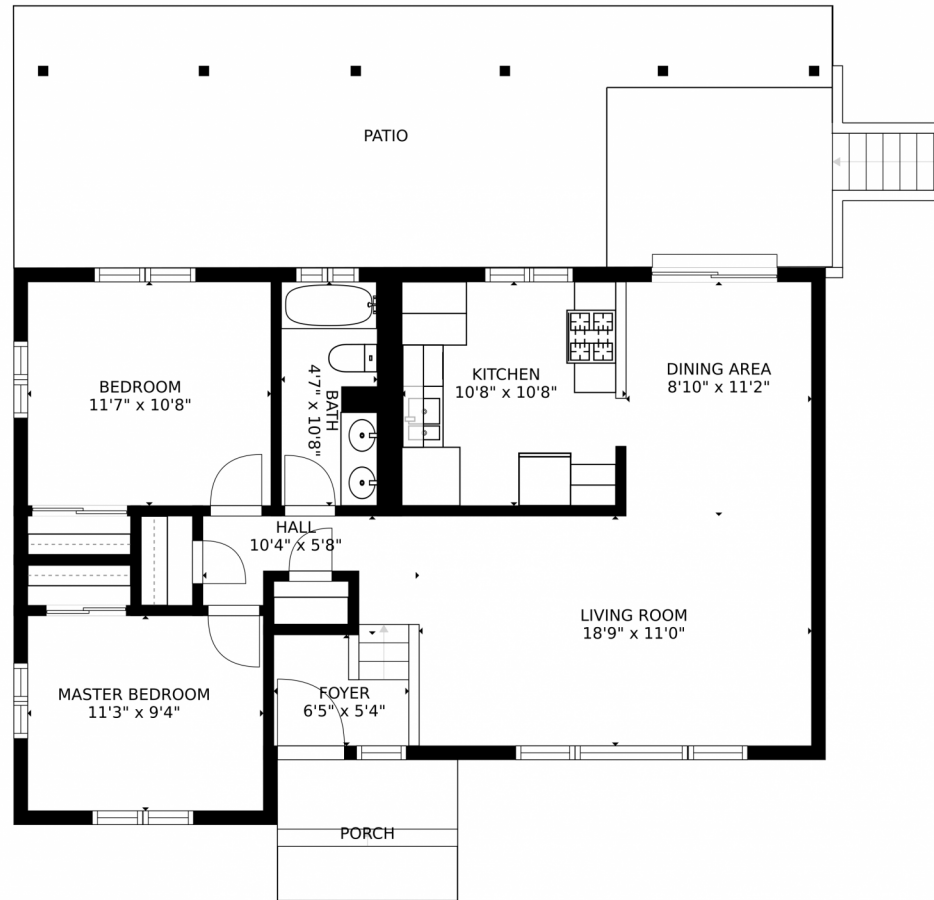

8506 Mason Circle
Westminster, CO 80031

Single Family

1986 SQFT

Paula Battelli
303-257-5410
paula@battellirealty.com

Scan code
for more
property
details

SIZES AND DIMENSIONS ARE APPROXIMATE, ACTUAL MAY VARY.

Disclaimer: Sizes and Dimensions are Approximate, Actual May Vary.

Paula Battelli
303-257-5410
paula@battellirealty.com

8506 Mason Circle, Westminster, CO 80031 – Lower Level

SIZES AND DIMENSIONS ARE APPROXIMATE, ACTUAL MAY VARY.