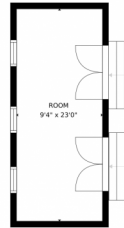

COMPASS

37 South Yarrow Street  
Lakewood, CO 80226  
COMMUNITY: West Alameda Heights

MLS # 2248151

Melinda Yeary  
720-291-5200  
melinda.yeary@compass.com

SIZES AND DIMENSIONS ARE APPROXIMATE, ACTUAL MAY VARY.

Disclaimer: Sizes and Dimensions are Approximate, Actual May Vary.

**Melinda Yeary**  
720-291-5200  
melinda.yeary@compass.com