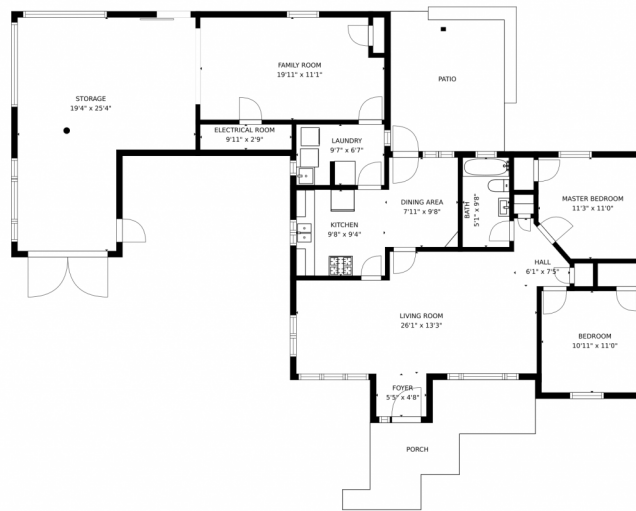

COMPASS

37 South Yarrow Street  
Lakewood, CO 80226  
COMMUNITY: West Alameda Heights

MLS # 2248151

Melinda Yeary  
720-291-5200  
melinda.yeary@compass.com

SIZES AND DIMENSIONS ARE APPROXIMATE, ACTUAL MAY VARY.

Disclaimer: Sizes and Dimensions are Approximate, Actual May Vary.

**Melinda Yeary**  
720-291-5200  
melinda.yeary@compass.com