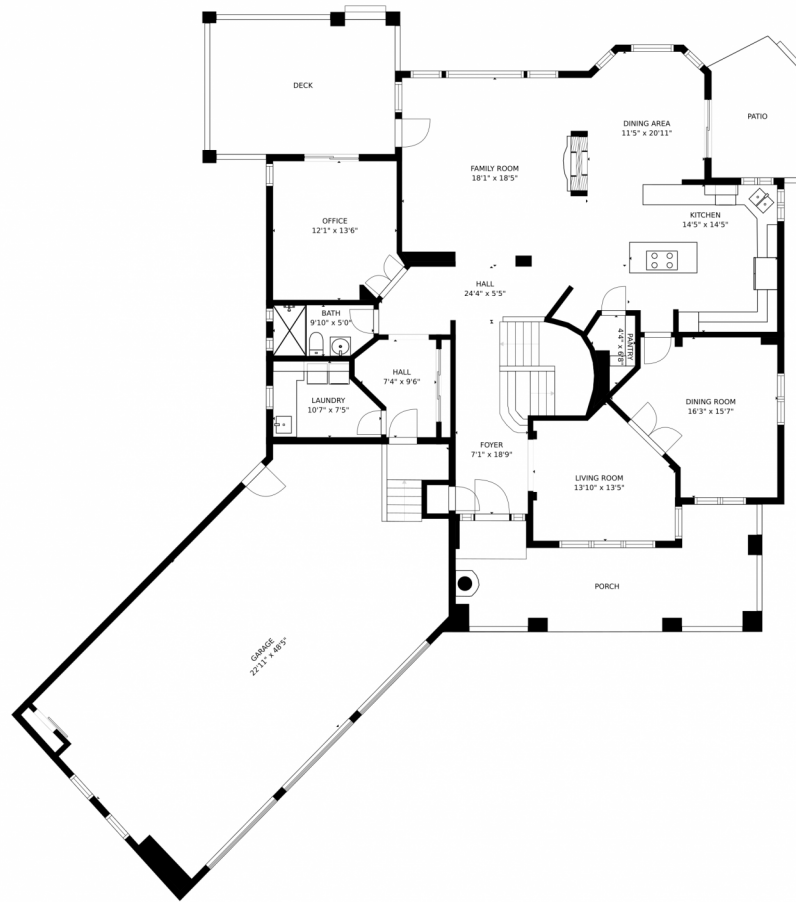

0.36 Acre

PROPERTY DETAILS

Beautiful custom home by Ross Homes on a quiet cul-de-sac in the exclusive Eagles Wing neighborhood of Indian Peaks. Large lot. Views of snow-capped mountains. Soaring ceilings and wide-open living spaces. Custom kitchen. Office with deck access is convertible to a main level bedroom. Huge master suite with private deck. Full finished basement. Steam room. 3 fireplaces. Huge 3+ car garage. Newer dual mechanical systems. Community pool just around the corner. Welcome home!

Brian MacDonald

303-915-6126

brian.macdonald@compass.com

<http://www.IndianPeaks.Homes>

Scan code
for more
property
details

2058 Navajo Trail, Lafayette, CO 80026 – Main

SIZES AND DIMENSIONS ARE APPROXIMATE, ACTUAL MAY VARY.

Disclaimer: Sizes and Dimensions are Approximate, Actual May Vary.

Brian MacDonald
303-915-6126
brian.macdonald@compass.com
<http://www.IndianPeaks.Homes>

Scan code for more property details

2058 Navajo Trail, Lafayette, CO 80026 – 2nd Floor