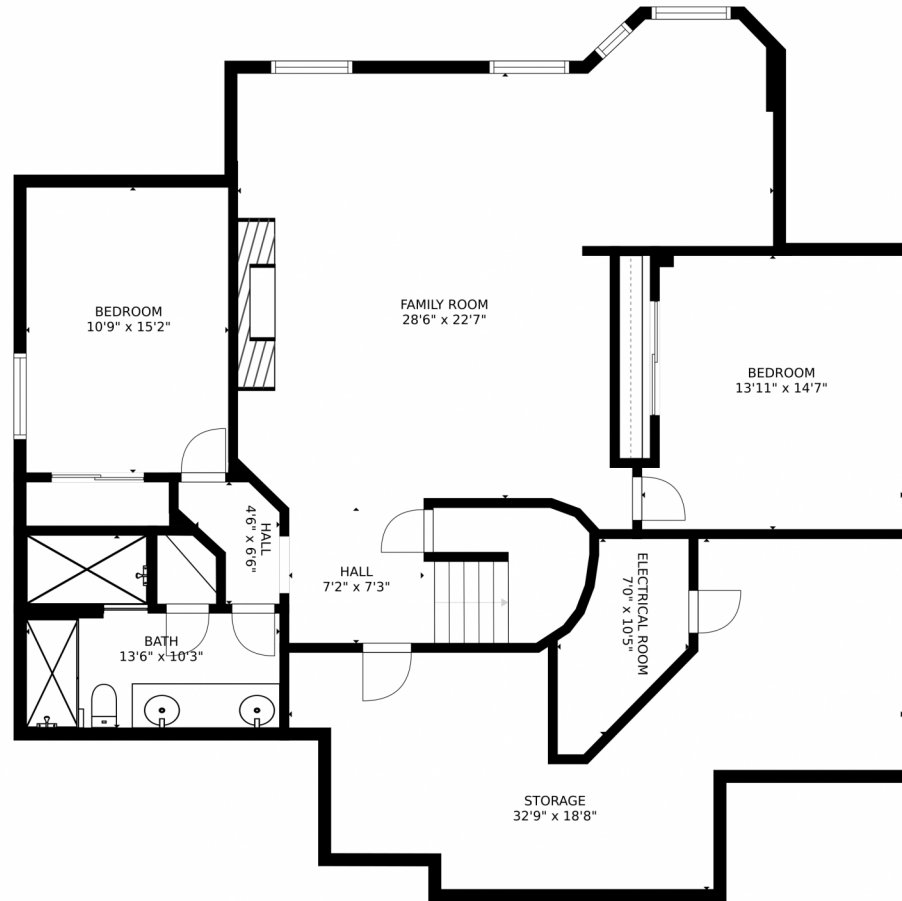

0.36 Acre

PROPERTY DETAILS

Beautiful custom home by Ross Homes on a quiet cul-de-sac in the exclusive Eagles Wing neighborhood of Indian Peaks. Large lot. Views of snow-capped mountains. Soaring ceilings and wide-open living spaces. Custom kitchen. Office with deck access is convertible to a main level bedroom. Huge master suite with private deck. Full finished basement. Steam room. 3 fireplaces. Huge 3+ car garage. Newer dual mechanical systems. Community pool just around the corner. Welcome home!

SIZES AND DIMENSIONS ARE APPROXIMATE, ACTUAL MAY VARY.

Disclaimer: Sizes and Dimensions are Approximate, Actual May Vary.

Brian MacDonald
303-915-6126
brian.macdonald@compass.com
<http://www.IndianPeaks.Homes>

Scan code for more property details

2058 Navajo Trail, Lafayette, CO 80026 – Basement

SIZES AND DIMENSIONS ARE APPROXIMATE, ACTUAL MAY VARY.

Disclaimer: Sizes and Dimensions are Approximate, Actual May Vary.