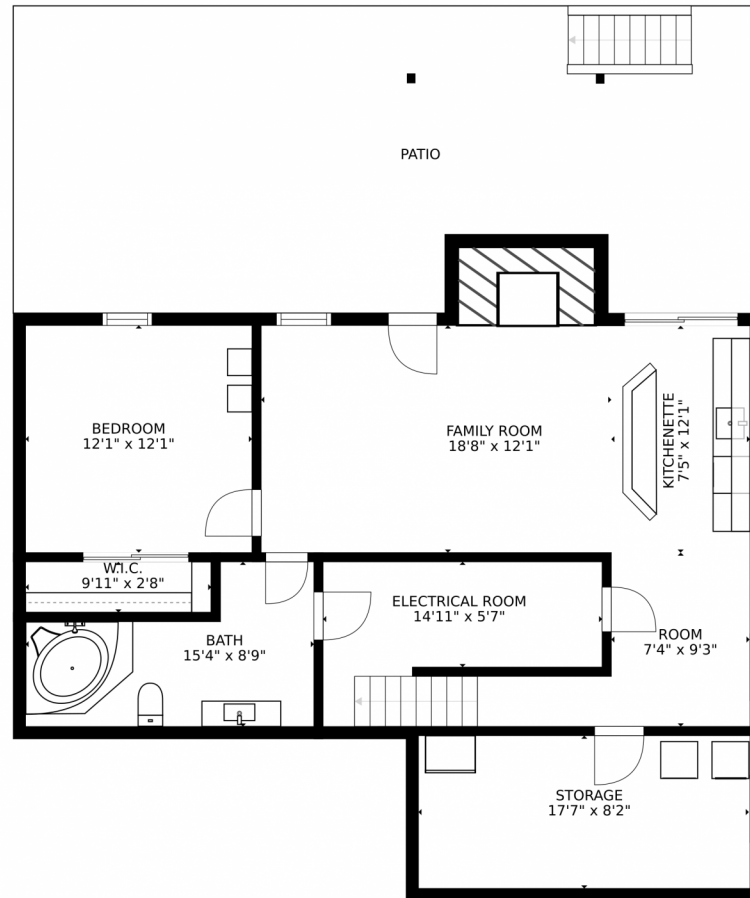

Single Family

2369 SQFT

Jennifer Lee
303-456-5227
navigatingcolorado@gmail.com
<https://jenniferguidescolorado.kw.com/>

Scan code
for more
property
details

SIZES AND DIMENSIONS ARE APPROXIMATE, ACTUAL MAY VARY.

Disclaimer: Sizes and Dimensions are Approximate, Actual May Vary.

Jennifer Lee
303-456-5227
navigatingcolorado@gmail.com
<https://jenniferguidescolorado.kw.com/>

SIZES AND DIMENSIONS ARE APPROXIMATE, ACTUAL MAY VARY.

Disclaimer: Sizes and Dimensions are Approximate, Actual May Vary.

Jennifer Lee
303-456-5227
navigatingcolorado@gmail.com
<https://jenniferguidescolorado.kw.com/>

11047 Tennyson Place, Westminster, CO 80031 – Lower Level