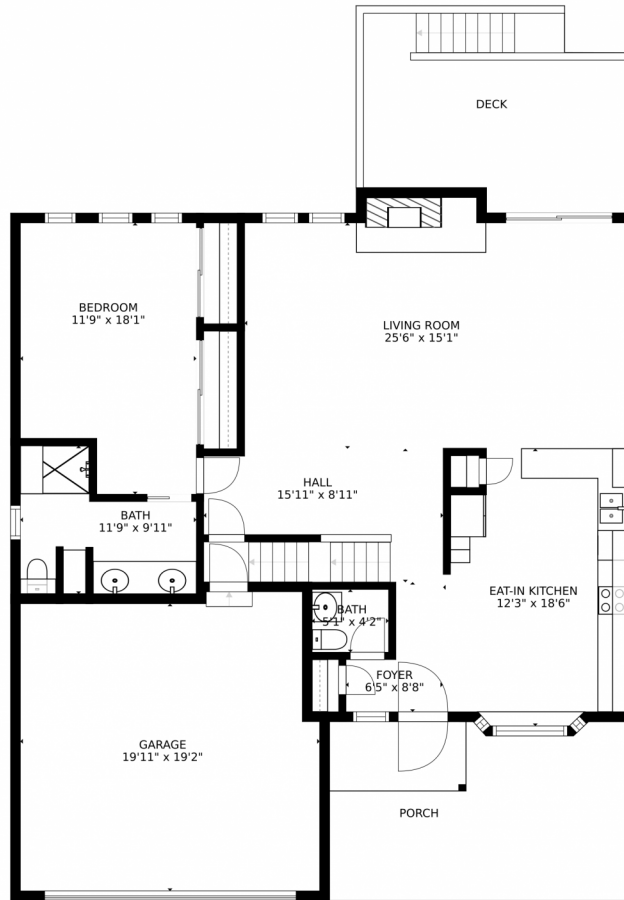

Single Family

2369 SQFT

Jennifer Lee
303-456-5227
navigatingcolorado@gmail.com
<https://jenniferguidescolorado.kw.com/>

Scan code
for more
property
details

SIZES AND DIMENSIONS ARE APPROXIMATE, ACTUAL MAY VARY.