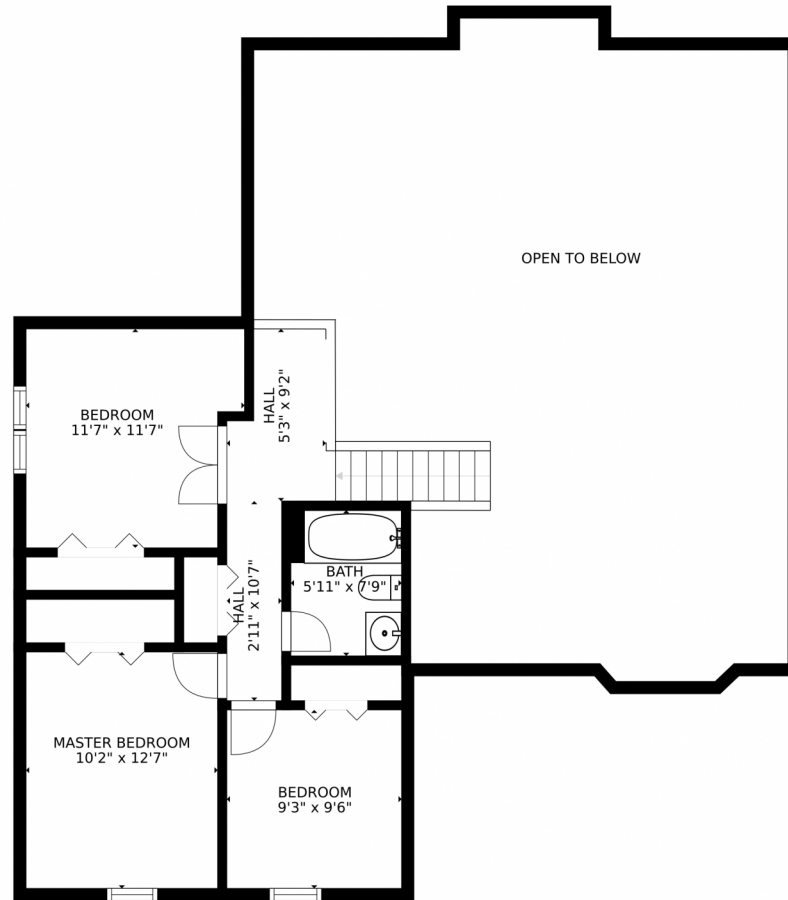

SIZES AND DIMENSIONS ARE APPROXIMATE, ACTUAL MAY VARY.

Disclaimer: Sizes and Dimensions are Approximate, Actual May Vary.

Jennifer Lee
303-456-5227
navigatingcolorado@gmail.com
<https://jenniferguidescolorado.kw.com/>